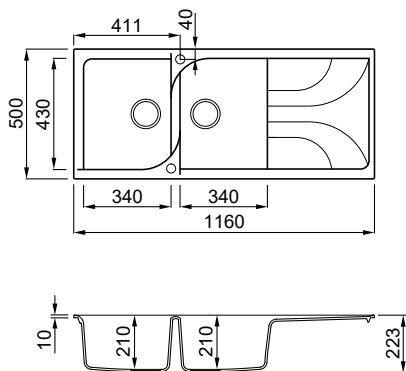

2-bowl sink with drainer

FEATURES

Dimensions (mm) **1160 x 500**
Base (mm) **800**
Hole for built-in installation (mm) **1140 x 485**
Bowl 1 depth (mm) **210**
Bowl 2 depth (mm) **210**
Installation Position **Inset Reversible**

SUGGESTED ACCESSORIES

MATERIALS AND COLOURS

METAL		Nero Metal M70	LME50070
		Titanium M73	LME50073
		Aluminium M79	LME50079
MATT		Nero G40	LGE50040
		Tortora G43	LGE50043
		Cemento G48	LGE50048
		Bianco G68	LGE50068
CLASSIC		Avena G51	LGE50051
		Antracite G59	LGE50059
		Bianco Antico G62	LGE50062