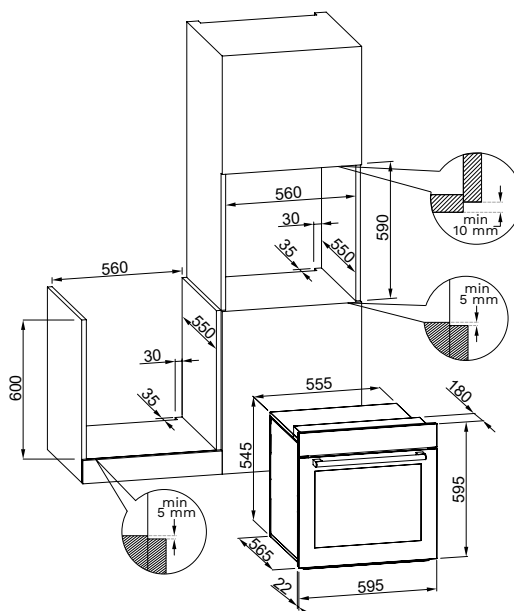

SAFETY

- Triple-glass cold door.
- Tangential blower cooling.