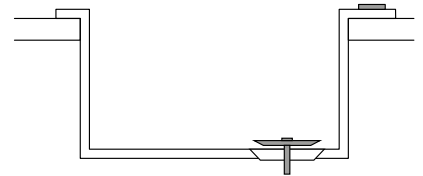

97 PUSH-CONTROL **POP-UP ELEMENT**

1-way automatic waste kit