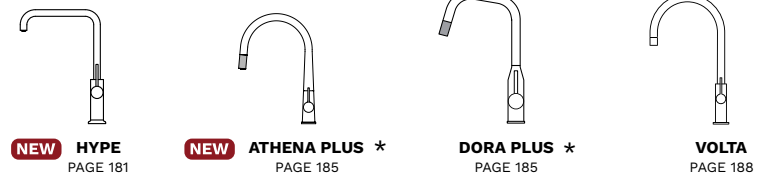

FILTERING

ROUNDED SPOUT