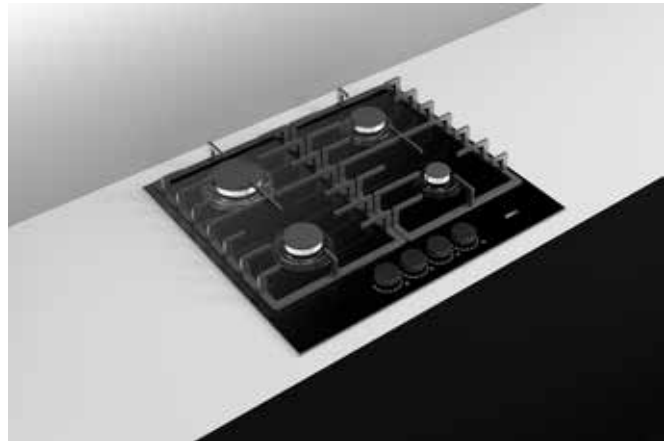

PLUS

URBAN 60 NEW

60

Tempered glass gas hob 60 cm