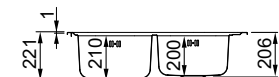

SKY 435 ROUND

Satin finish
ST

1-bowl sink in brushed AISI 304 stainless steel, thickness 6/10

FEATURES

Dimensions (mm)	Ø 435
Base (mm)	450
Hole for built-in installation (mm)	Ø 415
Bowl depth (mm)	160
Installation Position	Inset Non-reversible

SUGGESTED ACCESSORIES

Sink kit: Space-saving siphon, wastes, overflow and mounting hooks.

MATERIALS AND COLOURS

INOX

LIKROUSAC

SKY CORNER

Satin finish
ST

2-bowl corner sink with drainer in brushed AISI 304 stainless steel, thickness 6/10

FEATURES

Dimensions (mm)	830 x 830
Base (mm)	Corner
Hole for built-in installation (mm)	As per template*
Bowl 1 depth (mm)	210
Bowl 2 depth (mm)	200
Installation Position	Inset Non-reversible

SUGGESTED ACCESSORIES

Sink kit: Space-saving siphon, wastes, overflow and mounting hooks.

*template included in the pack or available for download from the specific download section of the website www.elleci.com/it

MATERIALS AND COLOURS

INOX

LIKORSACDX

LIKORSACSX