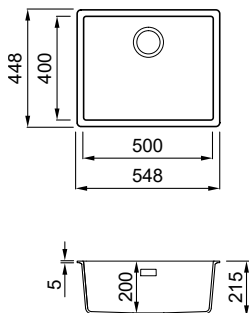

1-bowl sink for **flushmount** installation

FEATURES

Dimensions (mm)	548 x 448
Base (mm)	600
Hole for built-in installation (mm)	As per template*
Bowl depth (mm)	200
Installation	Flushmount
Position	Non-reversible

SUGGESTED ACCESSORIES

*template included in the pack or available for download from the specific download section of the website www.elleci.com/it