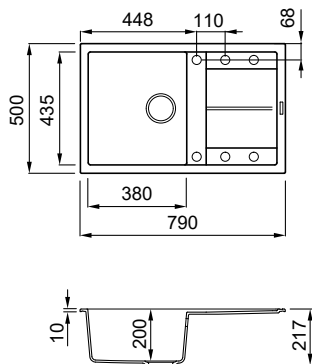

1-bowl sink with drainer

FEATURES

Dimensions (mm)	790 x 500
Base (mm)	500
Hole for built-in installation (mm)	770 x 480
Bowl depth (mm)	200
Installation Position	Inset Reversible

SUGGESTED ACCESSORIES

MATERIALS AND COLOURS

KERATEX CERAMIC NANOTECHNOLOGY ONE			
	Black K86	LKU30086AUT	
	White K96	LKU30096AUT	
GRANITEK NATURAL GRANITE EFFECT			
MATT		Nero G40	LGU30040AUT
		Bianco G68	LGU30068AUT