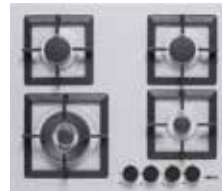

PLUS

COLOURS*

Aluminium PMSP60179WS
M79