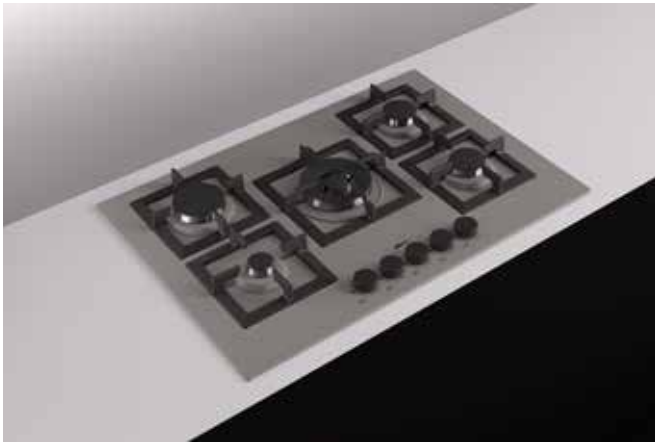

PLANO 75

75

Enamelled gas hob 75 cm

FEATURES

5 gas burners

- 1 auxiliary 1 kW
- 2 semi-rapid 1.75 kW
- 1 rapid 3 kW

• **1 wok burner 4 kW, central position**

UNDER-KNOB IGNITION SYSTEM

Cast iron pan supports and flame cap cover for better heat transmission without waste and dispersion.

Black soft-touch knobs for more convenient use.

Automatic under-knob electric ignition system.

LPG nozzle kit supplied.