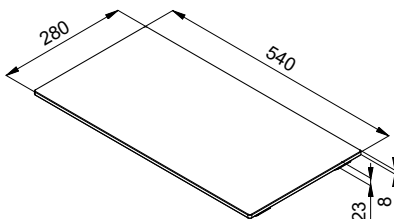

88 SLIDING 50 **CHOPPING BOARD ELEMENT**

Multifunction HPL chopping board