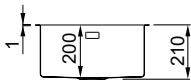

SUGGESTED ACCESSORIES

Sink kit: Space-saving siphon, wastes, overflow and mounting hooks.

ESPRIT 400 NEW

MATERIALS AND COLOURS

INOX

LIE400SAC

Satin finish
ST

1-bowl sink in brushed AISI 304 stainless steel, thickness 10/10