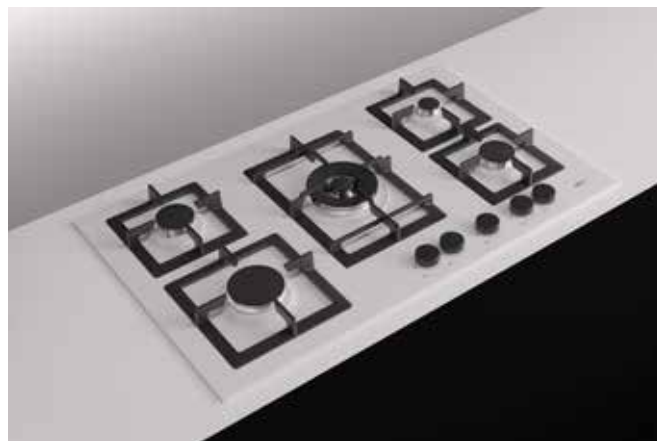

FLAT BURNER

AUTOMATIC UNDER-KNOB IGNITION SYSTEM

WOK BURNER

PLANO 90

90

Enamelled gas hob 90 cm

FEATURES

5 gas burners