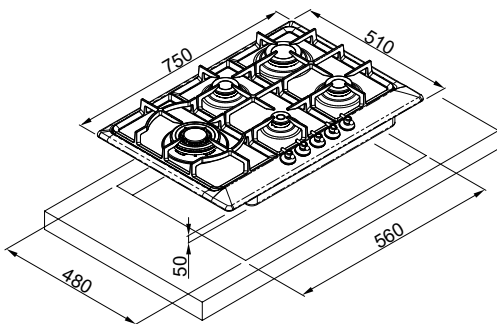

SAFETY

Thermal safety valve.

PLUS

* Colours to match the Granittek materials

PLUS

CAST IRON PAN SUPPORTS

AUTOMATIC UNDER-KNOB IGNITION SYSTEM

WOK BURNER