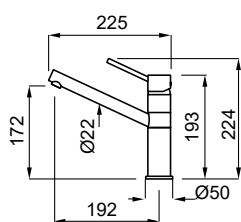

KITCHEN TAPS

SAVA

FEATURES

Base (mm) **50**
Spout rotation **360°**
Flexi-hose type **Stainless steel 3/8"**
Flexi-hose length **350 mm**
Cartridge (ø mm) **35**
Worktop hole (mm) **35**

FINISHES

Chrome finish MIKSAVCR
CR

COLOUR *

- **Black** K86 MKKSAV86
- **White** K96 MKKSAV96
- **Nero Metal** M70 MMKSAV70
- **Titanium** M73 MMKSAV73
- **Aluminium** M79 MMKSAV79
- **Nero** G40 MGKSAV40
- **Tortora** G43 MGKSAV43
- **Cemento** G48 MGKSAV48
- **Bianco** G68 MGKSAV68
- **Espresso** G78 MGKSAV78
- **Avena** G51 MGKSAV51
- **Antracite** G59 MGKSAV59
- **Bianco Antico** G62 MGKSAV62

RENO

FEATURES

Base (mm) **50**
Spout rotation **360°**
Flexi-hose type **Stainless steel 3/8"**
Flexi-hose length **350 mm**
Cartridge (ø mm) **35**
Worktop hole (mm) **35**

FINISHES

Chrome finish MIKRENCR
CR

COLOUR *

- **Black** K86 MKKREN86
- **White** K96 MKKREN96
- **Nero Metal** M70 MMKREN70
- **Titanium** M73 MMKREN73
- **Aluminium** M79 MMKREN79
- **Nero** G40 MGKREN40
- **Tortora** G43 MGKREN43
- **Cemento** G48 MGKREN48
- **Bianco** G68 MGKREN68
- **Espresso** G78 MGKREN78
- **Avena** G51 MGKREN51
- **Antracite** G59 MGKREN59
- **Bianco Antico** G62 MGKREN62

* Colours to match the Keratek and Granitek materials