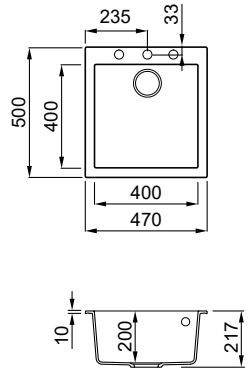

QUADRA-A 102 **NEW**

Bianco
G68

1-bowl sink

FEATURES

Dimensions (mm)	470 x 500
Base (mm)	450 500 if first component
Hole for built-in installation (mm)	450 x 480
Bowl depth (mm)	200
Installation	Inset
Position	Non-reversible