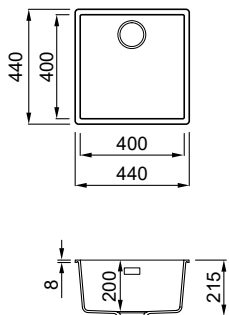

1-bowl sink

FEATURES

Dimensions (mm)	440 x 440
Base (mm)	500
Hole for built-in installation (mm)	400 x 400 R5
Bowl depth (mm)	200
Installation	Integrated and undermount
Position	Non-reversible

SUGGESTED ACCESSORIES

MATERIALS AND COLOURS

	Black K86	LKQ10286BIN
	Dove Grey K93	LKQ10293BIN
	White K96	LKQ10296BIN
	Dark Grey K99	LKQ10299BIN