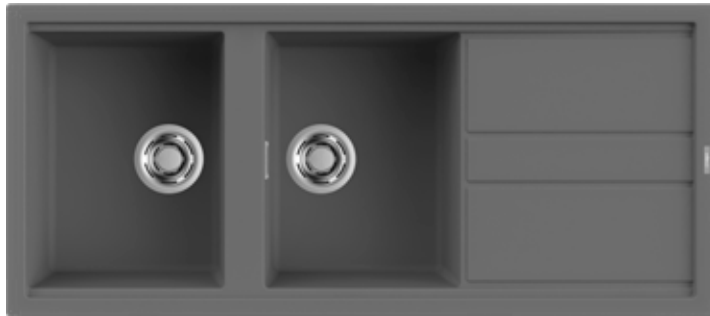

Find out more on page 224

BEST 500

Dark Grey
K99

2-bowl sink with drainer

FEATURES

Dimensions (mm) **1160 x 510**
 Base (mm) **800**
 Hole for built-in installation (mm) **1140 x 480**
 Bowl 1 depth (mm) **200**
 Bowl 2 depth (mm) **200**
 Installation Position **Inset Reversible**