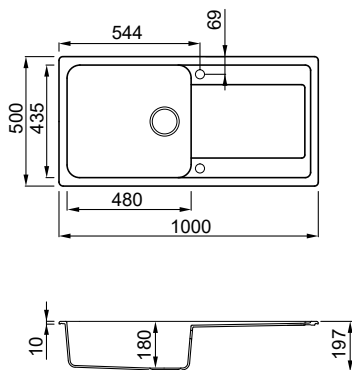

1-bowl sink with drainer

FEATURES

Dimensions (mm) **1000 x 500**
Base (mm) **600**

Hole for built-in installation (mm) **980 x 480**
Bowl depth (mm) **180**
Installation Position **Inset**
Position **Reversible**

SUGGESTED ACCESSORIES

MATERIALS AND COLOURS

METAL		Nero Metal M70	LM248070
		Titanium M73	LM248073
		Aluminium M79	LM248079
MATT		Nero G40	LG248040
		Tortora G43	LG248043
		Cemento G48	LG248048
		Bianco G68	LG248068
		Espresso G78	LG248078
CLASSIC		Avena G51	LG248051
		Antracite G59	LG248059
		Bianco Antico G62	LG248062