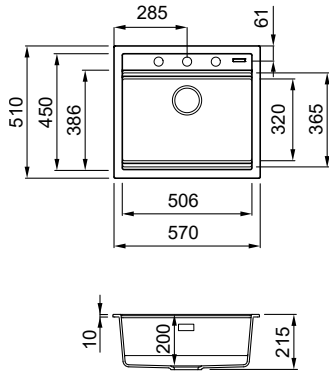

1-bowl sink

FEATURES

Dimensions (mm)	570 x 510
Base (mm)	600
Hole for built-in installation (mm)	550 x 480
Bowl depth (mm)	200
Installation Position	Inset Non-reversible

SUGGESTED ACCESSORIES

MATERIALS AND COLOURS

KERATEK CERAMIC NANOTECHNOLOGY DNR	
	Black K86
	Dove Grey K93
	Champagne K95
	White K96
	Light Grey K97
	Dark Grey K99

GRANITEK NATURAL GRANITE EFFECT		
METAL	Titanium M73	LMB10573
	Aluminium M79	LMB10579
MATT	Nero G40	LGB10540
	Tortora G43	LGB10543
	Cemento G48	LGB10548
	Bianco G68	LGB10568
	Espresso G78	LGB10578
CLASSIC	Avena G51	LGB10551
	Antracite G59	LGB10559
	Bianco Antico G62	LGB10562