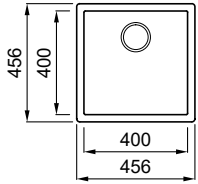

Dark Grey
K99