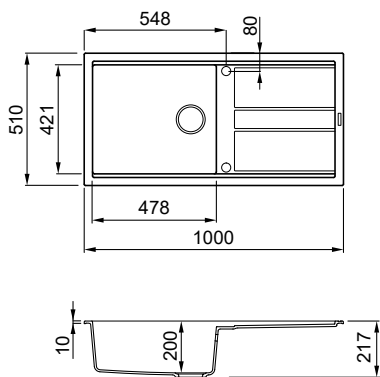

1-bowl sink with drainer

FEATURES

Dimensions (mm) **1000 x 510**
Base (mm) **600**
Hole for built-in installation (mm) **980 x 480**
Bowl depth (mm) **200**
Installation Position **Inset Reversible**

SUGGESTED ACCESSORIES

MATERIALS AND COLOURS

KERATEK GERAMIC NANOTECHNOLOGY DMR		
	Black K86	LKB48086
	Dove Grey K93	LKB48093
	Champagne K95	LKB48095
	White K96	LKB48096
	Light Grey K97	LKB48097
	Dark Grey K99	LKB48099

GRANITEK NATURAL GRANITE EFFECT			
METAL		Titanium M73	LMB48073
		Aluminium M79	LMB48079
MATT		Nero G40	LGB48040
		Tortora G43	LGB48043
		Cemento G48	LGB48048
		Bianco G68	LGB48068
		Espresso G78	LGB48078
CLASSIC		Avena G51	LGB48051
		Antracite G59	LGB48059
		Bianco Antico G62	LGB48062