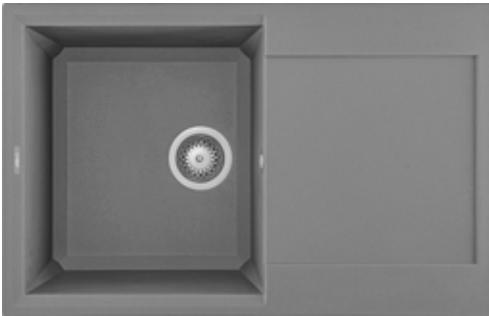

EASY 300

Titanium M73

1-bowl sink with drainer

FEATURES

Dimensions (mm)	790 x 500
Base (mm)	500 600 if first component
Hole for built-in installation (mm)	770 x 480
Bowl depth (mm)	220
Installation Position	Inset Reversible