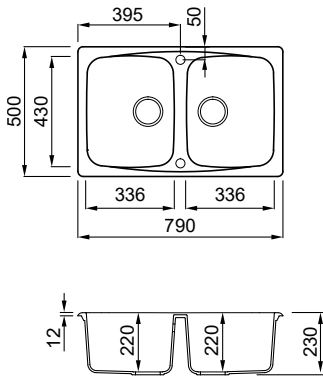

2-bowl sink

FEATURES

Dimensions (mm)	790 x 500
Base (mm)	800 ||| 900 if first component
Hole for built-in installation (mm)	770 x 480
Bowl 1 depth (mm)	220
Bowl 2 depth (mm)	220
Installation Position	Inset Reversible

SUGGESTED ACCESSORIES

MATERIALS AND COLOURS

GRANITEK
NATURAL GRANITE EFFECT

MATT	Nero G40	LGM35040
	Bianco G68	LGM35068
CLASSIC	Avena G51	LGM35051
	Antracite G59	LGM35059
	Bianco Antico G62	LGM35062