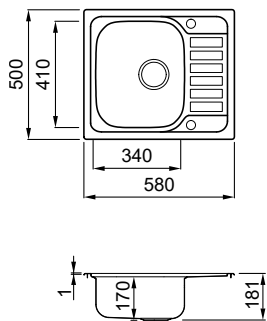

1-bowl sink with drainer in brushed AISI 304 stainless steel, thickness 6/10

FEATURES

Dimensions (mm)	580 x 500
Base (mm)	450
Hole for built-in installation (mm)	560 x 480
Bowl depth (mm)	170
Installation	Inset
Position	Non-reversible

Edge-mounted tap base

SUGGESTED ACCESSORIES

Sink kit: Space-saving siphon, wastes, overflow and mounting hooks.

MATERIALS AND COLOURS

INOX

	Satin finish ST	LIX125SACDX
	Satin finish ST	LIX125SACSX