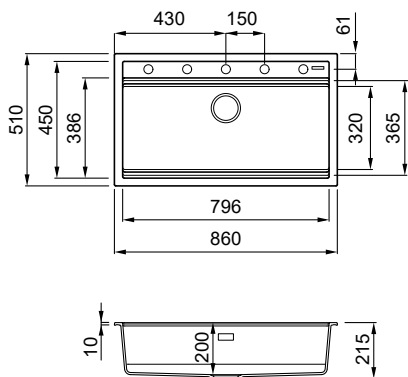

1-bowl sink with Flex drainer and colander included

FEATURES

Dimensions (mm) **860 x 510**
Base (mm) **900**
Hole for built-in installation (mm) **840 x 480**
Bowl depth (mm) **200**
Installation Position **Inset**
Non-reversible

SUGGESTED ACCESSORIES

MATERIALS AND COLOURS

KERATEK GERAMIC NANOTECHNOLOGY DNE	
	Black K86 LKB36086K2
	Dove Grey K93 LKB36093K2
	Champagne K95 LKB36095K2
	White K96 LKB36096K2
	Light Grey K97 LKB36097K2
	Dark Grey K99 LKB36099K2

GRANITEK NATURAL GRANITE EFFECT	
METAL	- Titanium M73 LMB36073K2 - Aluminium M79 LMB36079K2
MATT	- Nero G40 LGB36040K2 - Tortora G43 LGB36043K2 - Cemento G48 LGB36048K2 - Bianco G68 LGB36068K2 - Espresso G78 LGB36078K2
CLASSIC	- Avena G51 LGB36051K2 - Antracite G59 LGB36059K2 - Bianco Antico G62 LGB36062K2