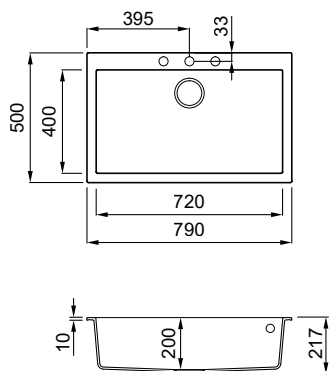

1-bowl sink

FEATURES

Dimensions (mm)	790 x 500
Base (mm)	800
Hole for built-in installation (mm)	770 x 480
Bowl depth (mm)	200
Installation Position	Inset Non-reversible

SUGGESTED ACCESSORIES

91	97	25	50	152	157	163
4	5	75	68	9		

MATERIALS AND COLOURS

KERATEK CERAMIC NANOTECHNOLOGY ONE			
	Black K86	LKQ13086AUT	
	White K96	LKQ13096AUT	
GRANITEK NATURAL GRANITE EFFECT			
MATT		Nero G40	LGQ13040AUT
		Bianco G68	LGQ13068AUT