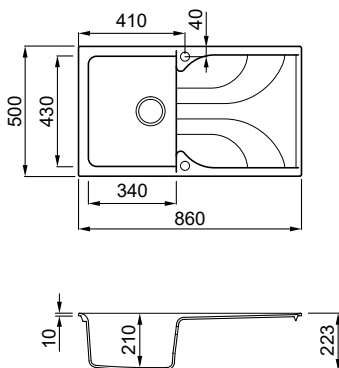

1-bowl sink with drainer

FEATURES

Dimensions (mm)	860 x 500
Base (mm)	450
Hole for built-in installation (mm)	840 x 490
Bowl depth (mm)	210
Installation Position	Inset Reversible

SUGGESTED ACCESSORIES

MATERIALS AND COLOURS

METAL		Nero Metal M70	LME40070
		Titanium M73	LME40073
		Aluminium M79	LME40079
MATT		Nero G40	LGE40040
		Tortora G43	LGE40043
		Cemento G48	LGE40048
		Bianco G68	LGE40068
CLASSIC		Avena G51	LGE40051
		Antracite G59	LGE40059
		Bianco Antico G62	LGE40062