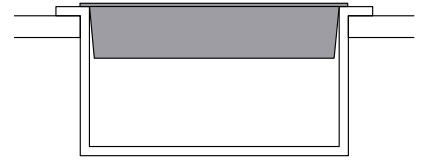

152 418 **COLANDER ELEMENT**

Polypropylene colander