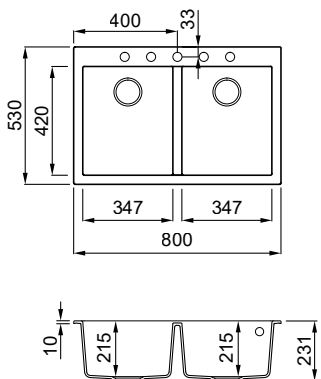

2-bowl sink

FEATURES

Dimensions (mm)	800 x 530
Base (mm)	800 ||| 900 if first component
Hole for built-in installation (mm)	780 x 510
Bowl 1 depth (mm)	215
Bowl 2 depth (mm)	215
Installation Position	Inset Non-reversible

SUGGESTED ACCESSORIES

96	25	50	156	163	5	75
43	9					

MATERIALS AND COLOURS

GRANITEK NATURAL GRANITE EFFECT	
METAL	- Titanium M73 LMQ34073BTP - Aluminium M79 LMQ34079BTP
MATT	- Nero G40 LGQ34040BTP - Tortora G43 LGQ34043BTP - Bianco G68 LGQ34068BTP
CLASSIC	Avena G51 LGQ34051BTP