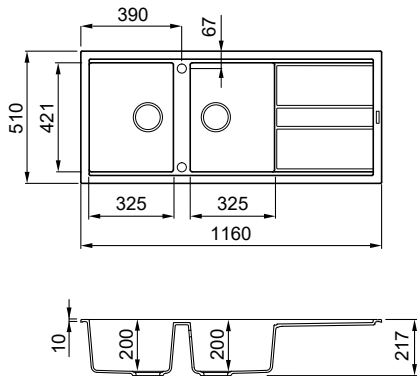

Find out more on page 224

BEST 500

Dark Grey
K99

2-bowl sink with drainer

FEATURES

Dimensions (mm) **1160 x 510**
 Base (mm) **800**
 Hole for built-in installation (mm) **1140 x 480**
 Bowl 1 depth (mm) **200**
 Bowl 2 depth (mm) **200**
 Installation Position **Inset Reversible**