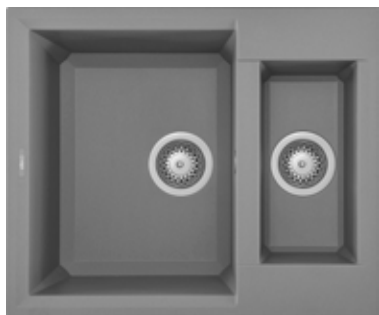

EASY 150

Titanium
M73

1½-bowl sink

FEATURES

Dimensions (mm)	600 x 500
Base (mm)	600 800 if first component
Hole for built-in installation (mm)	580 x 480
Bowl 1 depth (mm)	210
Bowl 2 depth (mm)	150
Installation	Inset
Position	Reversible