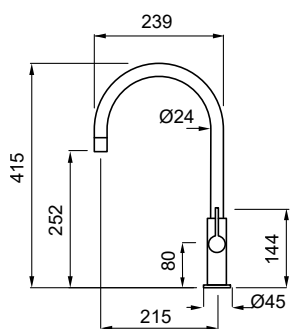

KITCHEN TAPS

VOLTA

FEATURES

Base (mm)	45
Spout rotation	360°
Flexi-hose type	Stainless steel 3/8"
Flexi-hose length	350 mm
Cartridge (ø mm)	35
Worktop hole (mm)	35

FINISHES

Chrome finish	MIKVTACR
CR	

COLOUR *

Black	MKKVTA86
White	MKKVTA96
Titanium	MMKVTA73
Aluminium	MMKVTA79
Nero	MGKVTA40
Tortora	MGKVTA43
Cemento	MGKVTA48
Bianco	MGKVTA68

CLOUD

FEATURES

Base (mm)	48
Spout rotation	360°
Flexi-hose type	Stainless steel 3/8"
Flexi-hose length	390 mm
Cartridge (ø mm)	35
Worktop hole (mm)	35

FINISHES

Chrome finish	MIKCLOC
CR	

COLOUR *

Black	MKKCLO86
Dove Grey	MKKCLO93
Champagne	MKKCLO95
White	MKKCLO96
Light Grey	MKKCLO97
Dark Grey	MKKCLO99
Nero Metal	MMKCLO70
Titanium	MMKCLO73
Aluminium	MMKCLO79
Nero	MGKCLO40
Tortora	MGKCLO43
Cemento	MGKCLO48
Bianco	MGKCLO68
Espresso	MGKCLO78
Avena	MGKCLO51
Antracite	MGKCLO59
Bianco Antico	MGKCLO62

* Colours to match the Keratek and Granitek materials