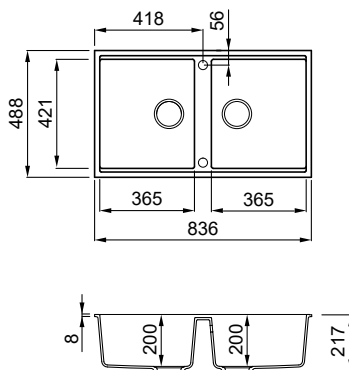

2-bowl sink

FEATURES

Dimensions (mm) **836 x 488**
Base (mm) **900**
Hole for built-in installation (mm) **795 x 448 R6**
Bowl 1 depth (mm) **200**
Bowl 2 depth (mm) **200**
Installation Position **Undermount Reversible**

SUGGESTED ACCESSORIES

MATERIALS AND COLOURS

	Black K86	LKB45086BSO
	Dove Grey K93	LKB45093BSO
	Champagne K95	LKB45095BSO
	White K96	LKB45096BSO
	Light Grey K97	LKB45097BSO
	Dark Grey K99	LKB45099BSO

METAL		Titanium M73	LMB45073BSO
		Aluminium M79	LMB45079BSO
MATT		Nero G40	LGB45040BSO
		Tortora G43	LGB45043BSO
		Cemento G48	LGB45048BSO
		Bianco G68	LGB45068BSO
CLASSIC		Espresso G78	LGB45078BSO
		Avena G51	LGB45051BSO
		Antracite G59	LGB45059BSO
		Bianco Antico G62	LGB45062BSO