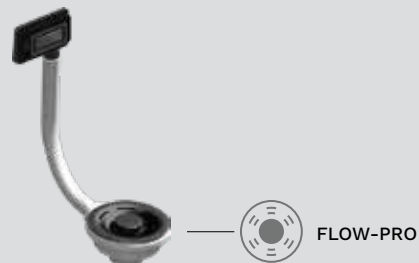

OPTIONAL

ELEMENT KIT
BLACK FLOW-PRO + OVERFLOW
KITWPT-F-1VSL-L-BK

Page 170