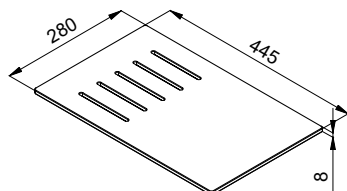

89 BEST LINE **CHOPPING BOARD ELEMENT**

Multifunction HPL chopping board