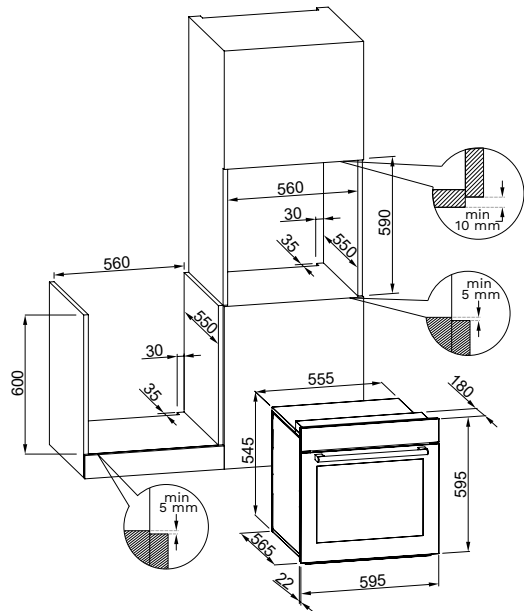

SAFETY

- Triple-glass cold door.
- Tangential blower cooling.