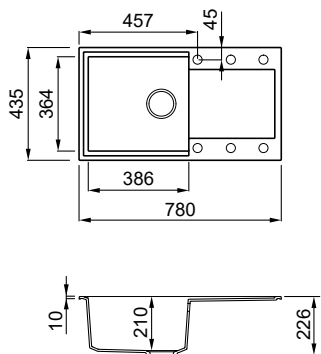

1-bowl sink with drainer

FEATURES

Dimensions (mm)	780 x 435
Base (mm)	500 ||| 600 if first component
Hole for built-in installation (mm)	760 x 415
Bowl depth (mm)	210
Installation Position	Inset Reversible

SUGGESTED ACCESSORIES

MATERIALS AND COLOURS

METAL		Nero Metal M70	LMY29070
		Titanium M73	LMY29073
		Aluminium M79	LMY29079
MATT		Nero G40	LGY29040
		Tortora G43	LGY29043
		Cemento G48	LGY29048
		Bianco G68	LGY29068
		Espresso G78	LGY30078
CLASSIC		Avena G51	LGY30051
		Antracite G59	LGY30059
		Bianco Antico G62	LGY30062