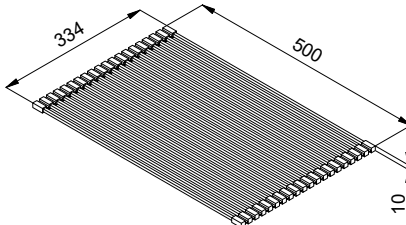

156 FLEX 500 **DRAINER ELEMENT**

Silicone Flex drainer