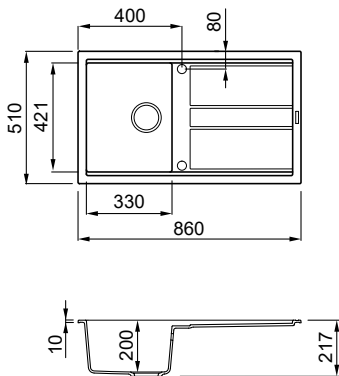

1-bowl sink with drainer

FEATURES

Dimensions (mm) **860 x 510**
Base (mm) **450**
Hole for built-in installation (mm) **840 x 480**
Bowl depth (mm) **200**
Installation Position **Inset**
Reversible

SUGGESTED ACCESSORIES

MATERIALS AND COLOURS

KERATEX GERMAN NANOTECHNOLOGY ONE		
	Black K86	LKB40086
	Dove Grey K93	LKB40093
	Champagne K95	LKB40095
	White K96	LKB40096
	Light Grey K97	LKB40097
	Dark Grey K99	LKB40099

GRANITEK
NATURAL GRANITE EFFECT

METAL		Titanium M73	LMB40073
		Aluminium M79	LMB40079

MATT		Nero G40	LGB40040
		Tortora G43	LGB40043
		Cemento G48	LGB40048
		Bianco G68	LGB40068

CLASSIC		Espresso G78	LGB40078
		Avena G51	LGB40051
		Antracite G59	LGB40059

	Bianco Antico G62	LGB40062