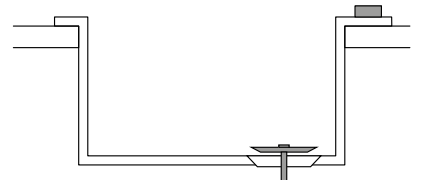

195 FLOW AND OPEN TWIST **KIT ELEMENT**

1-way automatic waste kit