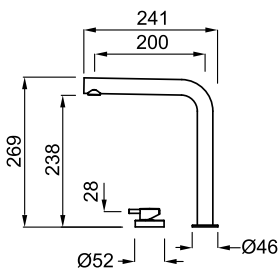

CS Brushed chrome