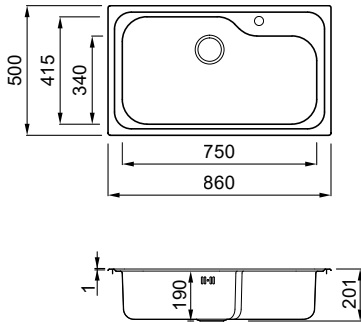

1-bowl sink in brushed AISI 304 stainless steel, thickness 6/10

FEATURES

Dimensions (mm)	860 x 500
Base (mm)	900
Hole for built-in installation (mm)	840 x 480
Bowl depth (mm)	190
Installation Position	Inset Non-reversible

Edge-mounted tap base

SUGGESTED ACCESSORIES

Sink kit: Space-saving siphon, wastes, overflow and mounting hooks.

STAINLESS STEEL SINKS