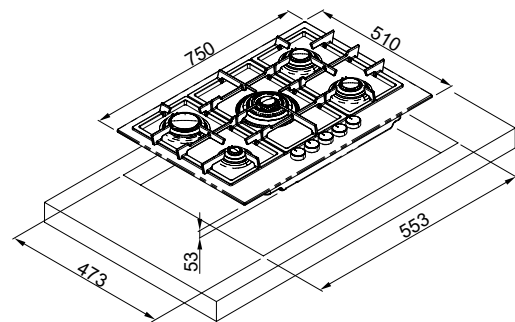

SAFETY

Thermal safety valve.