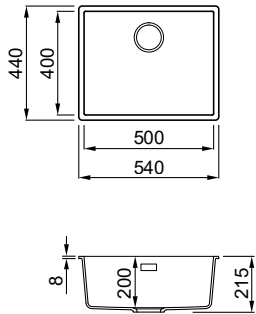

INTEGRA 105

OPTIONAL

MATERIALS AND COLOURS

	Black K86	LKQ10586BIN
	Dove Grey K93	LKQ10593BIN
	White K96	LKQ10596BIN
	Dark Grey K99	LKQ10599BIN

1-bowl sink

FEATURES

Dimensions (mm)	540 x 440
Base (mm)	600
Hole for built-in installation (mm)	500 x 400 R5
Bowl depth (mm)	200
Installation	Integrated and undermount
Position	Non-reversible

SUGGESTED ACCESSORIES

INTEGRA 102

1-bowl sink

FEATURES

Dimensions (mm)	440 x 440
Base (mm)	500
Hole for built-in installation (mm)	400 x 400 R5
Bowl depth (mm)	200
Installation	Integrated and undermount
Position	Non-reversible

SUGGESTED ACCESSORIES

MATERIALS AND COLOURS

	Black K86	LKQ10286BIN
	Dove Grey K93	LKQ10293BIN
	White K96	LKQ10296BIN
	Dark Grey K99	LKQ10299BIN