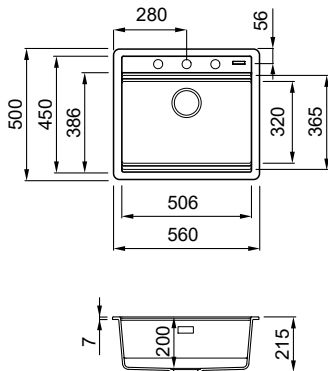

1-bowl sink

FEATURES

Dimensions (mm)	560 x 500
Base (mm)	600
Hole for built-in installation (mm)	As per template*
Bowl depth (mm)	200
Installation Position	Flushmount Non-reversible

SUGGESTED ACCESSORIES

93	97	25	50	153	156	163
164	5	75	71	9		

MATERIALS AND COLOURS

KERATEK CERAMIC NANOTECHNOLOGY DMR			
	Black K86	LKB10586F01	
	White K96	LKB10596F01	
GRANITEK NATURAL GRANITE EFFECT			
MATT		Nero G40	LGB10540F01
		Bianco G68	LGB10568F01