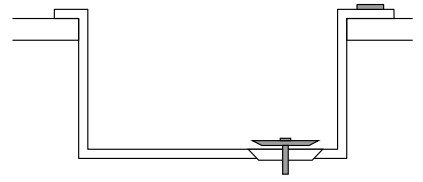

98 PUSH-CONTROL **POP-UP ELEMENT**

1-way automatic square waste kit