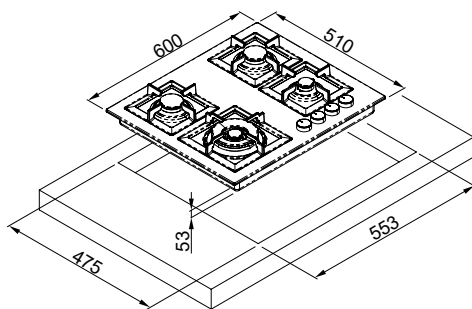

SAFETY

Thermal safety valve.

PLUS

COLOURS*

FINISHES

*Colours to match the Granitek materials