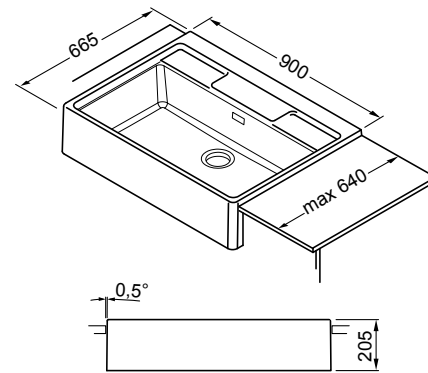

OPTIONAL

Page 170

MATERIALS AND COLOURS

KERATEX CERAMIC NANOTECHNOLOGY DMR		
	Black K86	LKS90086XLP
	Dove Grey K93	LKS90093XLP
	Champagne K95	LKS90095XLP
	White K96	LKS90096XLP
	Light Grey K97	LKS90097XLP
	Dark Grey K99	LKS90099XLP

1-bowl sink

FEATURES

Dimensions (mm)	900 x 665
Base (mm)	900
Hole for built-in installation (mm)	As per template*
Bowl depth (mm)	200
Installation Position	Overlapping Non-reversible

SUGGESTED ACCESSORIES

193

*template included in the pack or available for download from the specific download section of the website www.elleci.com/it