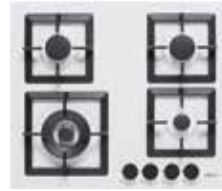

Bianco PGSP60168WS
G68