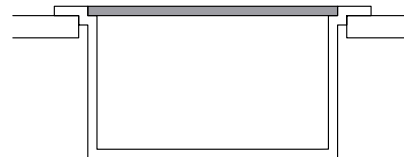

89 BEST LINE **CHOPPING BOARD ELEMENT**

Multifunction HPL chopping board