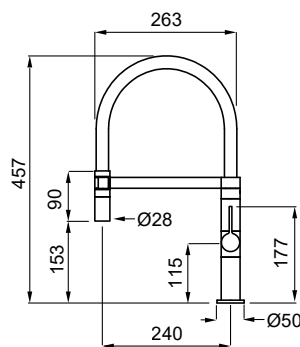

* Colours to match the Keratek and Granitek materials