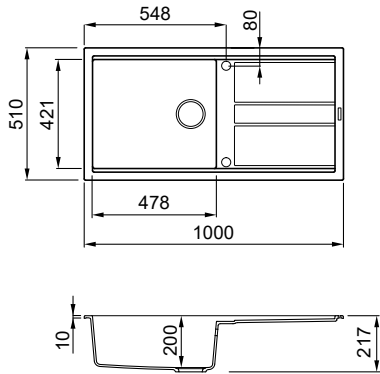

Find out more on page 224

*For more information go to the accessories section on page 164

BEST-A 480 NEW

Bianco
G68

1-bowl sink with drainer

FEATURES

Dimensions (mm)	1000 x 510
Base (mm)	600
Hole for built-in installation (mm)	980 x 480
Bowl depth (mm)	200
Installation Position	Inset Reversible