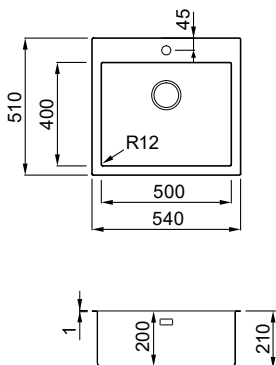

1-bowl sink in brushed AISI 304 stainless steel, thickness 10/10

FEATURES

Dimensions (mm)	540 x 510
Bowl radius (mm)	12
Base (mm)	600
Hole for built-in installation (mm)	530 x 495 R10 (flat), 530 x 495 (flushmount)
Bowl depth (mm)	200
Installation Position	Flat, flushmount Non-reversible

Edge-mounted tap base

SUGGESTED ACCESSORIES

Sink kit: Space-saving siphon, wastes, overflow and mounting hooks.

MATERIALS AND COLOURS

INOX

Satin finish
ST

LIM500SAC