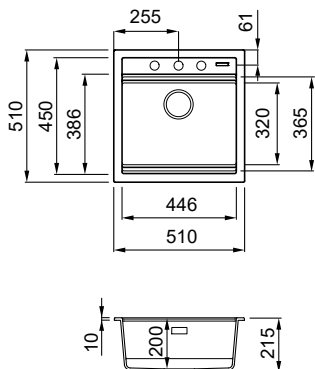

BEST-A 104 **NEW**

Black
K86

1-bowl sink

FEATURES

Dimensions (mm)	510 x 510
Base (mm)	500 600 if first component
Hole for built-in installation (mm)	490 x 480
Bowl depth (mm)	200
Installation	Inset
Position	Non-reversible