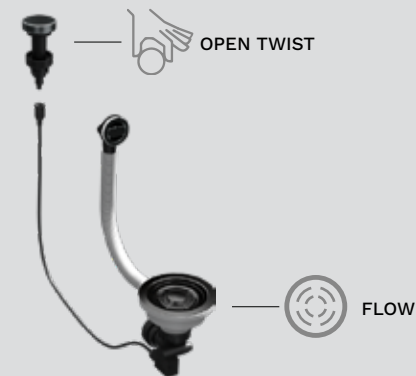

ELEMENT KIT REMOTE CONTROL OPEN-TWIST ELEMENT - BLACK KITASP-FB-1VTELL-BK

Page 172

elleci | BEAUTY

A product line specially designed for the care of composite sinks.

Find out more on page 224

QUADRA-A 130 NEW