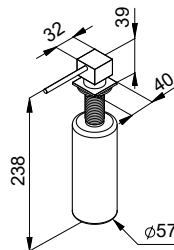

50 **SQUARE SOAP DISPENSER ELEMENT**

Soap dispenser