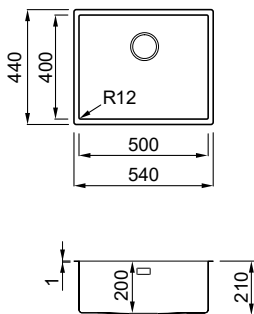

1-bowl sink in brushed AISI 304 stainless steel, thickness 10/10

FEATURES

Dimensions (mm)	540 x 440
Bowl radius (mm)	12
Base (mm)	600
Hole for built-in installation (mm)	530 x 430 R10 (flat), 501 x 401 R13 (undermount), 530 x 430 (flushmount)
Bowl depth (mm)	200
Installation Position	Flat, flushmount, undermount Non-reversible

SUGGESTED ACCESSORIES

Sink kit: Space-saving siphon, wastes, overflow and mounting hooks.