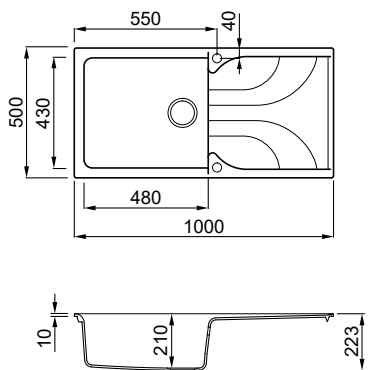

1-bowl sink with drainer

FEATURES

Dimensions (mm) **1000 x 500**
Base (mm) **600**
Hole for built-in installation (mm) **980 x 485**
Bowl depth (mm) **210**
Installation Position **Inset Reversible**

SUGGESTED ACCESSORIES

MATERIALS AND COLOURS

METAL		Nero Metal M70	LME48070
		Titanium M73	LME48073
		Aluminium M79	LME48079
MATT		Nero G40	LGE48040
		Tortora G43	LGE48043
		Cemento G48	LGE48048
		Bianco G68	LGE48068
CLASSIC		Avena G51	LGE48051
		Antracite G59	LGE48059
		Bianco Antico G62	LGE48062