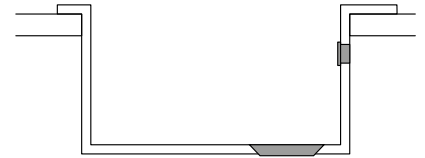

88 WASTE AND OVERFLOW KIT

Waste and overflow kit