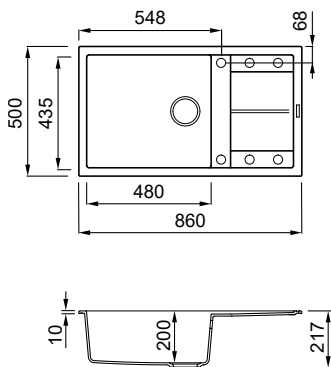

1-bowl sink with drainer

FEATURES

Dimensions (mm)	860 x 500
Base (mm)	600
Hole for built-in installation (mm)	840 x 480
Bowl depth (mm)	200
Installation Position	Inset Reversible

SUGGESTED ACCESSORIES

MATERIALS AND COLOURS

KERATEK
CERAMIC NANOTECHNOLOGY DNR

	Black K86	LKU41086AUT
	White K96	LKU41096AUT

GRANITEK
NATURAL GRANITE EFFECT

MATT		Nero G40	LGU41040AUT
		Bianco G68	LGU41068AUT