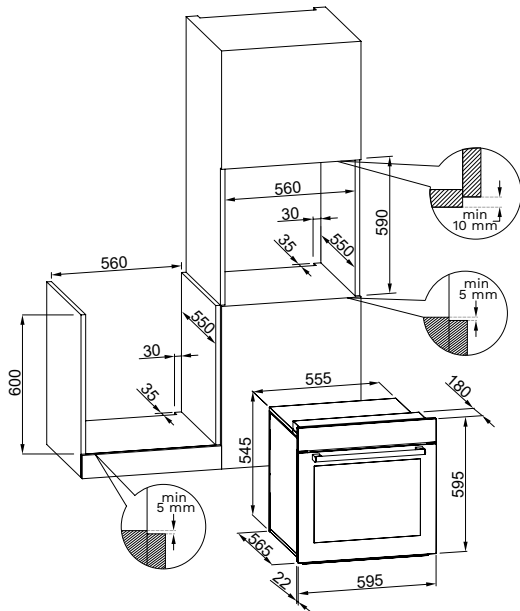

SAFETY

Triple-glass cold door.
Tangential blower cooling.