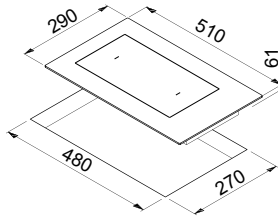

SAFETY

Residual heat indicator.
Child safety lock.