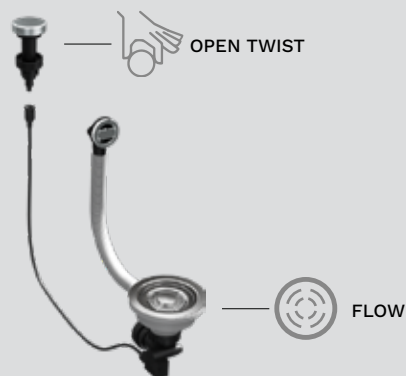

TRAIL – Cemento G48 MGKTRA48

Page 183

Available in these colours

OPTIONAL

ELEMENT KIT REMOTE CONTROL OPEN-TWIST ELEMENT KITASP-FB-1VTELL-IN

Page 172

elleci | BEAUTY

A product line specially designed for the care of composite sinks.