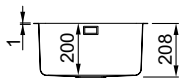

SUGGESTED ACCESSORIES

Sink kit: Space-saving siphon, wastes, overflow and mounting hooks.

W-SQUARE 400

MATERIALS AND COLOURS

INOX

Satin finish
ST

LIW400SACMU

Satin finish
ST