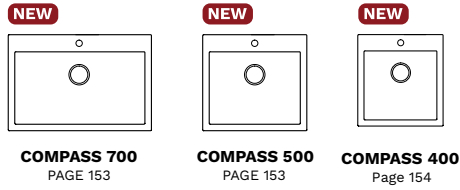

LIST OF STAINLESS STEEL SINK COLLECTIONS