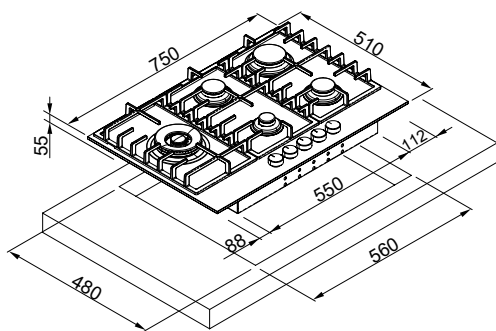

SAFETY

Thermal safety valve.