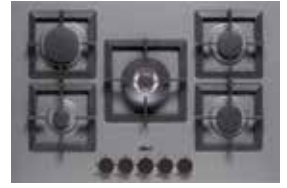

Titanium PMSP75173CS
M73