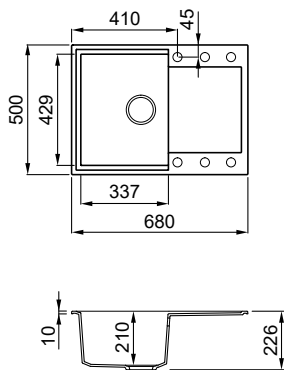

1-bowl sink with drainer

FEATURES

Dimensions (mm)	680 x 500
Base (mm)	450 ||| 600 if first component
Hole for built-in installation (mm)	660 x 480
Bowl depth (mm)	210
Installation	Inset
Position	Reversible

SUGGESTED ACCESSORIES

MATERIALS AND COLOURS

METAL		Nero Metal M70	LMY13570
		Titanium M73	LMY13573
		Aluminium M79	LMY13579
MATT		Nero G40	LGY13540
		Tortora G43	LGY13543
		Cemento G48	LGY13548
		Bianco G68	LGY13568
		Espresso G78	LGY13578
CLASSIC		Avena G51	LGY13551
		Antracite G59	LGY13559
		Bianco Antico G62	LGY13562