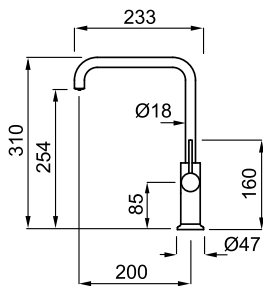

COLOUR *

Black MOKHYPBK
BK