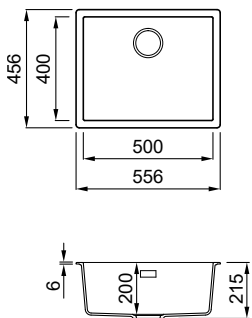

1-bowl sink

FEATURES

Dimensions (mm)	556 x 456
Base (mm)	600
Hole for built-in installation (mm)	545 x 445 R5 (standard), 500 x 400 R10 (undermount)
Bowl depth (mm)	200
Installation Position	Inset, undermount Non-reversible

SUGGESTED ACCESSORIES

MATERIALS AND COLOURS

	Black K86	LKZ10586
	Dove Grey K93	LKZ10593
	Champagne K95	LKZ10595
	White K96	LKZ10596
	Light Grey K97	LKZ10597
	Dark Grey K99	LKZ10599