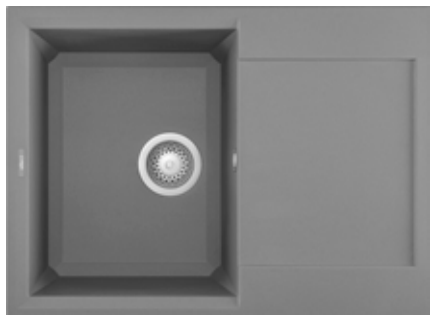

EASY 135

Titanium
M73