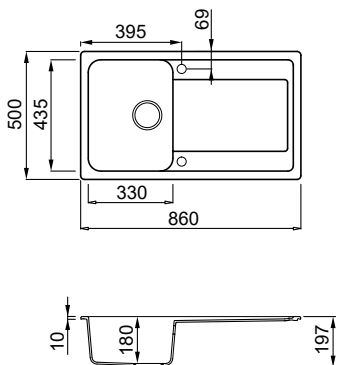

1-bowl sink with drainer

FEATURES

Dimensions (mm)	860 x 500
Base (mm)	450
Hole for built-in installation (mm)	840 x 480
Bowl depth (mm)	180
Installation Position	Inset Reversible

SUGGESTED ACCESSORIES

MATERIALS AND COLOURS

METAL		Nero Metal M70	LM240070
		Titanium M73	LM240073
		Aluminium M79	LM240079
MATT		Nero G40	LG240040
		Tortora G43	LG240043
		Cemento G48	LG240048
		Bianco G68	LG240068
		Espresso G78	LG240078
CLASSIC		Avena G51	LG240051
		Antracite G59	LG240059
		Bianco Antico G62	LG240062