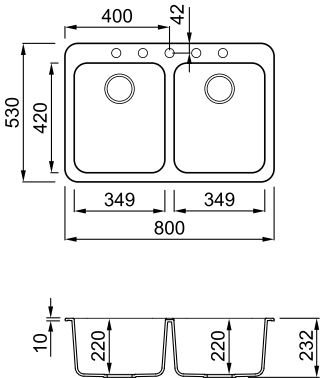

2-bowl sink

FEATURES

Dimensions (mm)	800 x 530
Base (mm)	800 ||| 900 if first component
Hole for built-in installation (mm)	780 x 520 R32
Bowl 1 depth (mm)	220
Bowl 2 depth (mm)	220
Installation Position	Inset Non-reversible

SUGGESTED ACCESSORIES

MATERIALS AND COLOURS

GRANITEK
NATURAL GRANITE EFFECT

MATT	Nero G40	LGF34040BTP
	Bianco G68	LGF34068BTP
CLASSIC	Avena G51	LGF34051BTP
	Antracite G59	LGF34059BTP
	Bianco Antico G62	LGF34062BTP