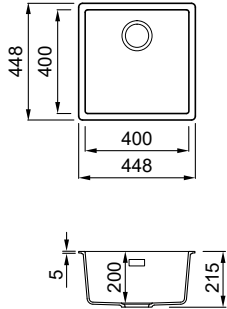

ZEN-F 102

NEW

OPTIONAL

Page 170

MATERIALS AND COLOURS

KERATEX CERAMIC NANOTECHNOLOGY ONE		
	Black K86	LKZ10286F01
	Dove Grey K93	LKZ10293F01
	Champagne K95	LKZ10295F01
	White K96	LKZ10296F01
	Light Grey K97	LKZ10297F01
	Dark Grey K99	LKZ10299F01

1-bowl sink for **flushmount** installation

FEATURES

Dimensions (mm)	448 x 448
Base (mm)	500
Hole for built-in installation (mm)	As per template*
Bowl depth (mm)	200
Installation	Flushmount
Position	Non-reversible

SUGGESTED ACCESSORIES

*template included in the pack or available for download from the specific download section of the website www.elleci.com/it