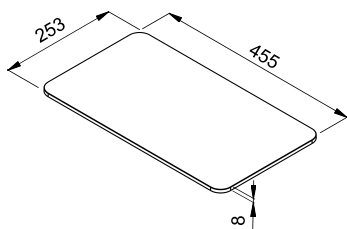

Simple yet elegant design and ease of use make this a modern and appropriate kit for every style.

193 SPAZIO **CHOPPING BOARD ELEMENT**

Multifunction HPL chopping board

COLOURS AVAILABLE

- Black**
ATH123BK
- Wood**
ATH123WD