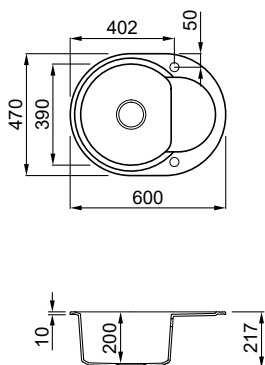

1-bowl sink with drainer

FEATURES

Dimensions (mm)
Base (mm)
Hole for built-in installation (mm)
Bowl depth (mm)
Installation Position

600 x 470
450
As per template*
200
Inset
Reversible

SUGGESTED ACCESSORIES

MATERIALS AND COLOURS

GRANITEK
NATURAL GRANITE EFFECT

METAL		Nero Metal M70	LMYR6070
		Titanium M73	LMYR6073
		Aluminium M79	LMYR6079

MATT		Nero G40	LGYR6040
		Tortora G43	LGYR6043
		Cemento G48	LGYR6048
		Bianco G68	LGYR6068
		Espresso G78	LGYR6078

CLASSIC		Avena G51	LGYR6051
		Antracite G59	LGYR6059
		Bianco Antico G62	LGYR6062

*template included in the pack or available for download from the specific download section of the website www.elleci.com/it