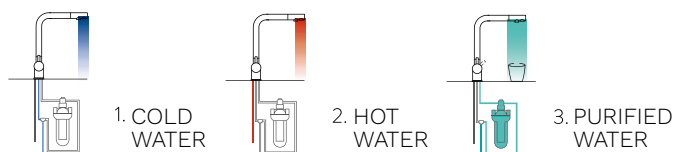

ACCESSORIES

* Colours to match the Keratek and Granitek materials