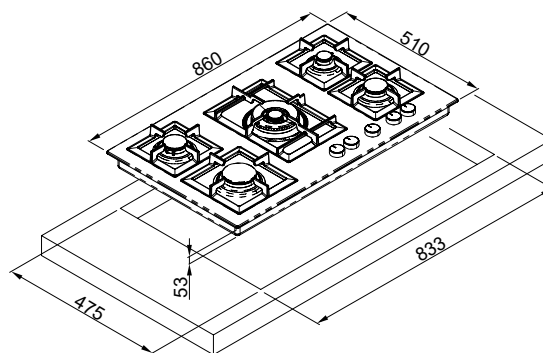

SAFETY

Thermal safety valve.