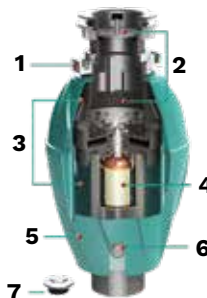

COLLECTION

WASTE DISPOSAL UNITS

A waste disposal unit is an essential modern appliance that disposes of organic waste and makes life easier in the kitchen.

With the simple press of a button, the food is ground up and eliminated.

Easy to install, compact, quiet and safe.

Food waste is reduced to small particles and discharged into the sewage system with the waste water.

ADVANTAGES

No more unpleasant odours
Energy saving
Reduction in waste for disposal
Healthier environment
Reduction in CO₂

40% QUIETER

All Elleci waste disposal units have been designed to reduce vibration coefficient and noise as much as possible. Because of these two factors, Elleci waste disposal units are 40% quieter than traditional products.

LARGE DISPOSAL CHAMBER

A larger chamber volume means less risk of jamming and better grinding.

THIS APPLIANCE ALLOWS YOU TO DISPOSE OF ORGANIC WASTE SUCH AS FRUIT, VEGETABLES, FISH BONES, EGGSHELLS, CHICKEN BONES AND MUCH MORE.

It is not possible to dispose of fibrous foods, such as artichokes, fennel, pineapple, etc.

STAINLESS STEEL HIGH QUALITY PARTS

1. 1 Quick and easy installation
2. 2 Antibacterial protection and odour prevention system
3. 3 Stainless steel components
4. 4 High-power DC motor
5. 5 Innovative Italian design
6. 6 Safety reset system
7. 7 Pneumatic activation