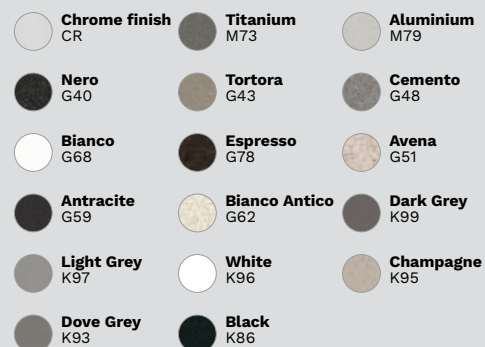

THE MODELS UNICO-A

AVAILABLE FROM SEPTEMBER 2023

Sink kit: Space-saving siphon, round overflow, integrated Flow waste with Open Twist remote control and hooks.

RECOMMENDED ACCESSORIES

88

50 CM SLIDING CHOPPING BOARD ELEMENT

ATH010QU
Page 166

Finishes

Black Grey Quercia Olmo

156

FLEX 500 DRAINER ELEMENT

ARS023BK
Page 168

Finishes

Black

75

BASKET

ACI01307
Page 175

*For more information go to the accessories section on page 164

THE PERFECT MATCH KITCHEN TAPS

TRAIL – Cemento G48 MGKTRA48

Page 183

Available in these colours