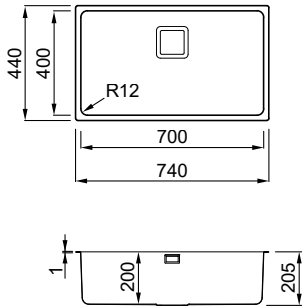

1-bowl sink in brushed AISI 304 stainless steel, thickness 10/10

FEATURES

Dimensions (mm)	740 x 440
Bowl radius (mm)	12
Base (mm)	800
Hole for built-in installation (mm)	730 x 430 R10 (flat), 701 x 401 R13 (undermount), 730 x 430 (flushmount)
Bowl depth (mm)	200
Installation Position	Flat, flushmount, undermount Non-reversible

SUGGESTED ACCESSORIES

Sink kit: Space-saving siphon, wastes, overflow and mounting hooks.

STAINLESS STEEL SINKS