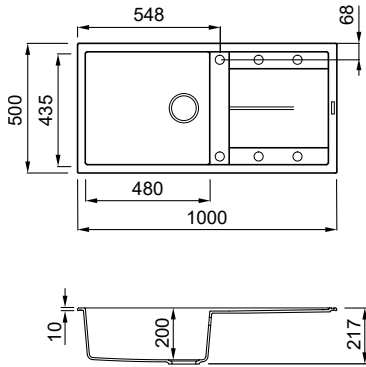

Bianco
G68

1-bowl sink with drainer

FEATURES

Dimensions (mm)	1000 x 500
Base (mm)	600
Hole for built-in installation (mm)	980 x 480
Bowl depth (mm)	200
Installation Position	Inset Reversible

SUGGESTED ACCESSORIES