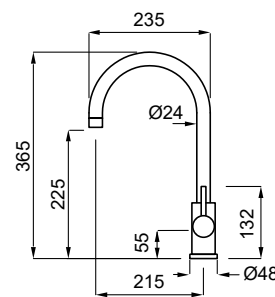

* Colours to match the Keratek and Granitek materials