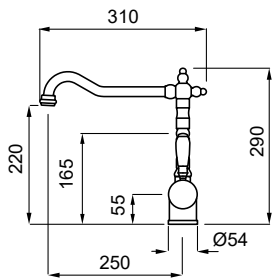

COLOUR *

Avena MGKRIO51
G51

Antracite MGKRIO59
G59

Bianco Antico MGKRIO62
G62