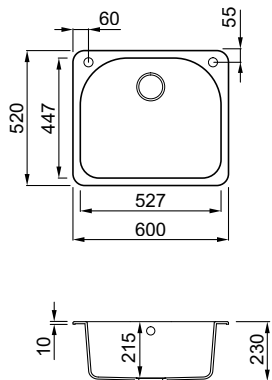

1-bowl sink

FEATURES

Dimensions (mm)	600 x 520
Base (mm)	600
Hole for built-in installation (mm)	580 x 510 R32
Bowl depth (mm)	215
Installation Position	Inset Non-reversible

SUGGESTED ACCESSORIES

MATERIALS AND COLOURS

MATT	Nero G40	LGFI8040BTP
	Bianco G68	LGFI8068BTP
CLASSIC	Avena G51	LGFI8051BTP
	Antracite G59	LGFI8059BTP
	Bianco Antico G62	LGFI8062BTP