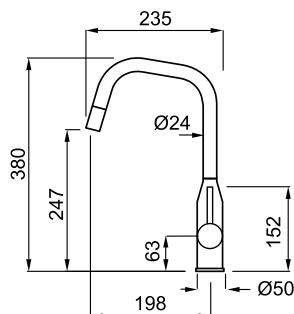

COLOUR *

	Black MKKDRP86
	K86
	White MKKDRP96
	K96
	Nero MGKDRP40
	G40
	Bianco MGKDRP68
	G68

* Colours to match the Keratek and Granitek materials