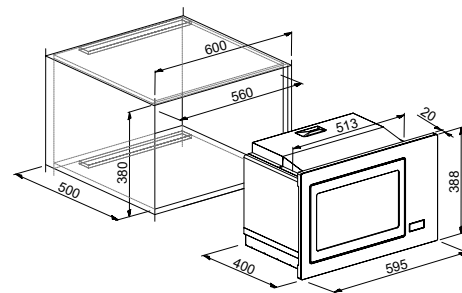

SAFETY

- Child lock function.