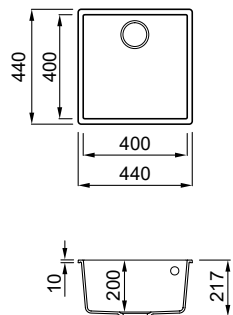

1-bowl sink

FEATURES

Dimensions (mm) **440 x 440**
Base (mm) **500**
Hole for built-in installation (mm) **400 x 400 R5**
Bowl depth (mm) **200**
Installation Position **Undermount Non-reversible**

SUGGESTED ACCESSORIES

MATERIALS AND COLOURS

KERATEK GERMIC NANOTECHNOLOGY CDM		
	Black K86	LKQ10286BSO
	Dove Grey K93	LKQ10293BSO
	Champagne K95	LKQ10295BSO
	White K96	LKQ10296BSO
	Light Grey K97	LKQ10297BSO
	Dark Grey K99	LKQ10299BSO

GRANITEK NATURAL GRANITE EFFECT			
METAL		Nero Metal M70	LMQ10270BSO
		Titanium M73	LMQ10273BSO
		Aluminium M79	LMQ10279BSO

MATT		Nero G40	LGQ10240BSO
		Tortora G43	LGQ10243BSO
		Cemento G48	LGQ10248BSO
		Bianco G68	LGQ10268BSO
		Espresso G78	LGQ10278BSO

CLASSIC		Avena G51	LGQ10251BSO
		Antracite G59	LGQ10259BSO
		Bianco Antico G62	LGQ10262BSO