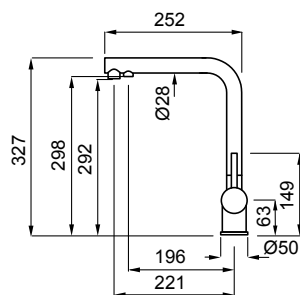

FILTRATION SYSTEM

The Elleci filtering system transforms your kitchen tap into a source of fresh, purified water. A tap with filtering system reduces the content of heavy metals, chlorine and limescale in tap water and is practical to use as the filter is connected directly to the tap of the mains water system and so provides filtered water whenever you need it.

The replacement filter cartridge ensures a filter capacity of 4,000 litres (replacement recommended at least once a year):

- Duration up to 4,000 litres / 6 months