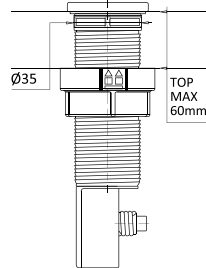

97 PUSH-CONTROL **POP-UP ELEMENT**

1-way automatic waste kit