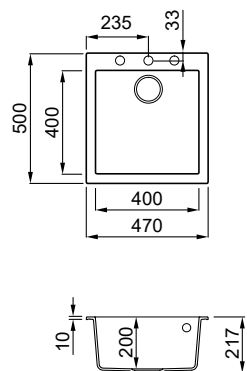

1-bowl sink

FEATURES

Dimensions (mm)	470 x 500
Base (mm)	450 ||| 500 if first component
Hole for built-in installation (mm)	450 x 480
Bowl depth (mm)	200
Installation Position	Inset Non-reversible

SUGGESTED ACCESSORIES

91	97	25	50	152	163	4	5	75	43
9	194	195							

MATERIALS AND COLOURS

KERATEK CERAMIC NANOTECHNOLOGY GNR		Black K86	LKQ10286
		Dove Grey K93	LKQ10293
		Champagne K95	LKQ10295
		White K96	LKQ10296
		Light Grey K97	LKQ10297
		Dark Grey K99	LKQ10299

GRANITEK NATURAL GRANITE EFFECT			
METAL		Nero Metal M70	LMQ10270
		Titanium M73	LMQ10273
		Aluminium M79	LMQ10279
MATT		Nero G40	LGQ10240
		Tortora G43	LGQ10243
		Cemento G48	LGQ10248
		Bianco G68	LGQ10268
		Espresso G78	LGQ10278
CLASSIC		Avena G51	LGQ10251
		Antracite G59	LGQ10259
		Bianco Antico G62	LGQ10262