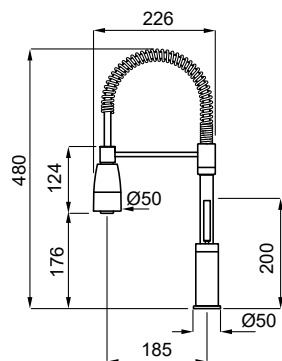

Base (mm)	50
Spout rotation	360°
Flexi-hose type	Stainless steel 3/8"
Flexi-hose length	350 mm
Cartridge (ø mm)	35
Worktop hole (mm)	35

FINISHES

 Chrome finish CR	MIKCHECR
---	----------

COLOUR *

 Black K86	MKKCHE86
 Nero G40	MGKCHE40