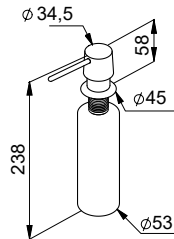

25 **ROUND SOAP DISPENSER ELEMENT**

Soap dispenser