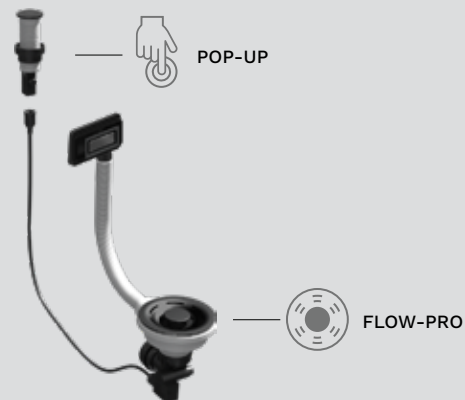

THE MODELS BEST WORKSTATION-A

Sink kit: Space-saving siphon, integrated Flow Pro waste with Open Up remote control, rectangular overflow and hooks.

RECOMMENDED ACCESSORIES

93

BEST WORKSTATION CHOPPING BOARD ELEMENT

ATH073QU
Page 167

Finishes

156

FLEX 500 DRAINER ELEMENT

ARS023BK
Page 168

Finishes

Black

153

BEST WORKSTATION COLANDER ELEMENT

AVP034BK
Page 168

Finishes

Black

THE PERFECT MATCH KITCHEN TAPS

WAVE – Black BK MOKWAVBK

Page 178

Available in these colours

OPTIONAL

ELEMENT KIT PUSH-CONTROL OPEN-UP ELEMENT - BLACK KITASP-F-1VSELL-BK

Page 171