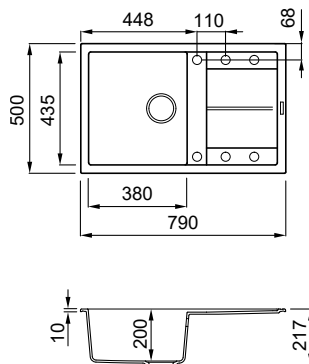

1-bowl sink with drainer

FEATURES

Dimensions (mm) **790 x 500**
Base (mm) **500**
Hole for built-in installation (mm) **770 x 480**
Bowl depth (mm) **200**
Installation Position **Inset**
Reversible **Reversible**

SUGGESTED ACCESSORIES

88	97	25	50	156	163	4	5
75	71	9	194	195			

MATERIALS AND COLOURS

KERATEK CERAMIC NANOTECHNOLOGY ONE	Black K86	LKU30086
	Dove Grey K93	LKU30093
	White K96	LKU30096
	Light Grey K97	LKU30097

GRANITEK NATURAL GRANITE EFFECT		
METAL	Nero Metal M70	LMU30070
	Titanium M73	LMU30073
	Aluminium M79	LMU30079
MATT	Nero G40	LGU30040
	Tortora G43	LGU30043
	Cemento G48	LGU30048
	Bianco G68	LGU30068
	Espresso G78	LGU30078
CLASSIC	Avena G51	LGU30051
	Antracite G59	LGU30059
	Bianco Antico G62	LGU30062