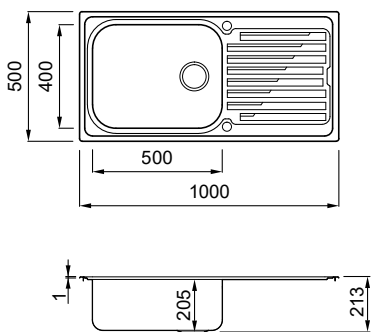

1-bowl sink with drainer in brushed AISI 304 stainless steel, thickness 6/10

FEATURES

Dimensions (mm)	1000 x 500
Base (mm)	600
Hole for built-in installation (mm)	980 x 480
Bowl depth (mm)	205
Installation Position	Inset Non-reversible

Edge-mounted tap base

SUGGESTED ACCESSORIES

Sink kit: Space-saving siphon, wastes, overflow and mounting hooks.