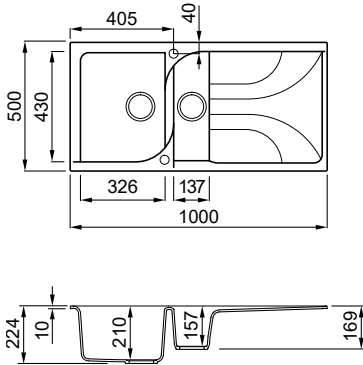

1 1/2-bowl sink with drainer

FEATURES

Dimensions (mm)	1000 x 500
Base (mm)	600
Hole for built-in installation (mm)	980 x 485
Bowl 1 depth (mm)	210
Bowl 2 depth (mm)	155
Installation Position	Inset Reversible

SUGGESTED ACCESSORIES

MATERIALS AND COLOURS

METAL		Nero Metal M70	LME47570
		Titanium M73	LME47573
		Aluminium M79	LME47579
MATT		Nero G40	LGE47540
		Tortora G43	LGE47543
		Cemento G48	LGE47548
		Bianco G68	LGE47568
CLASSIC		Avena G51	LGE47551
		Antracite G59	LGE47559
		Bianco Antico G62	LGE47562