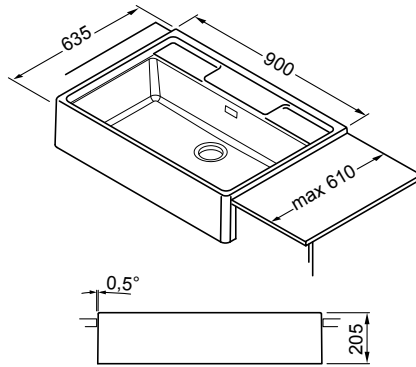

OPTIONAL

Page 170

MATERIALS AND COLOURS

KERATEX CERAMIC NANOTECHNOLOGY DMR		
	Black K86	LKS90086
	Dove Grey K93	LKS90093
	Champagne K95	LKS90095
	White K96	LKS90096
	Light Grey K97	LKS90097
	Dark Grey K99	LKS90099

1-bowl sink

FEATURES

Dimensions (mm)	900 x 635
Base (mm)	900
Hole for built-in installation (mm)	As per template*
Bowl depth (mm)	200
Installation Position	Overlapping Non-reversible

SUGGESTED ACCESSORIES

193

*template included in the pack or available for download from the specific download section of the website www.elleci.com/it