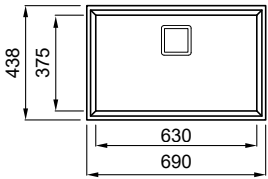

1-bowl sink

FEATURES

Dimensions (mm)	690 x 438
Base (mm)	800
Hole for built-in installation (mm)	664 x 411 R5
Bowl depth (mm)	220
Installation Position	Undermount Non-reversible