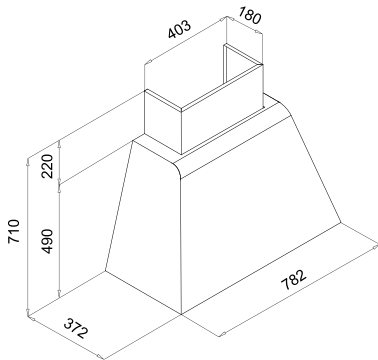

Carbon filter accessory

AFC01304