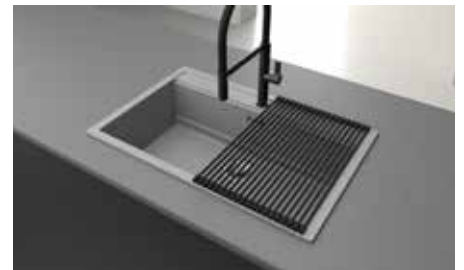

156 FLEX 500 **DRAINER ELEMENT**

Silicone Flex drainer

COLOURS AVAILABLE

● **Black**
ARS023BK

COMPATIBLE WITH

UNICO
QUADRA / QUADRA-A
QUADRA UNDERMOUNT
MASTER
FOX
EGO
EASY
BEST / BEST-A
BEST WORKSTATION / BEST-F WORKSTATION
BEST WORKSTATION-A
LIFE / SKY