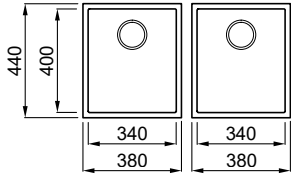

QUADRA 200 UNDERMOUNT

2-bowl sink

FEATURES

Dimensions (mm) **380 x 440 + 380 x 440**
Base (mm) **900**
Hole for built-in installation (mm)

Bowl 1 depth (mm) **190**
Bowl 2 depth (mm) **190**
Installation **Undermount**
Position **Non-reversible**

380 x 440 + 380 x 440
900

340 x 400 R5 + 340 x 400 R5 (min distance 50 mm, max distance 200 mm)

190
190
Undermount
Non-reversible

SUGGESTED ACCESSORIES

- 152
- 157
- 163
- 75
- 43
- 9

MATERIALS AND COLOURS

- **Black** K86 LKQ20086BSO
- **Dove Grey** K93 LKQ20093BSO
- **Champagne** K95 LKQ20095BSO
- **White** K96 LKQ20096BSO
- **Light Grey** K97 LKQ20097BSO
- **Dark Grey** K99 LKQ20099BSO

- **METAL**
  - **Nero Metal** M70 LMQ20070BSO
  - **Titanium** M73 LMQ20073BSO
  - **Aluminium** M79 LMQ20079BSO
- **MATT**
  - **Nero** G40 LGQ20040BSO
  - **Tortora** G43 LGQ20043BSO
  - **Cemento** G48 LGQ20048BSO
  - **Bianco** G68 LGQ20068BSO
  - **Espresso** G78 LGQ20078BSO
- **CLASSIC**
  - **Avena** G51 LGQ20051BSO
  - **Antracite** G59 LGQ20059BSO
  - **Bianco Antico** G62 LGQ20062BSO