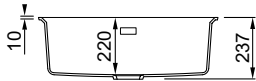

GRANITEK
NATURAL GRANITE EFFECT

METAL	 Titanium M73	LMK12073BSO
	 Aluminium M79	LMK12079BSO
MATT	 Nero G40	LGK12040BSO
	 Tortora G43	LGK12043BSO
	 Bianco G68	LGK12068BSO

Titanium M73

1-bowl sink

FEATURES

Dimensions (mm)	690 x 438
Base (mm)	800
Hole for built-in installation (mm)	664 x 411 R5
Bowl depth (mm)	220
Installation Position	Undermount Non-reversible