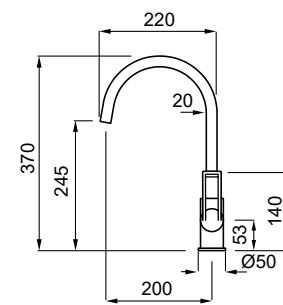

* Colours to match the Keratek and Granitek materials