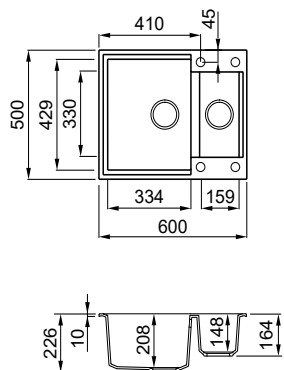

EASY 150

Titanium
M73

1½-bowl sink

FEATURES

Dimensions (mm)	600 x 500
Base (mm)	600 800 if first component
Hole for built-in installation (mm)	580 x 480
Bowl 1 depth (mm)	210
Bowl 2 depth (mm)	150
Installation	Inset
Position	Reversible