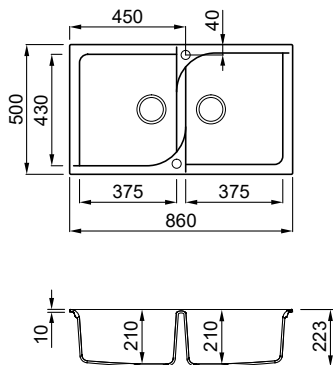

EGO 450

Bianco
G68

2-bowl sink

FEATURES

Dimensions (mm) **860 x 500**
 Base (mm) **900**
 Hole for built-in installation (mm) **840 x 485**
 Bowl 1 depth (mm) **210**
 Bowl 2 depth (mm) **210**
 Installation Position **Inset Reversible**