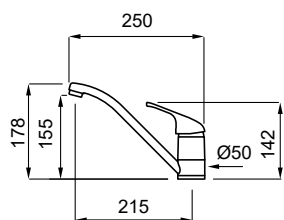

KITCHEN TAPS

MINERVA

Single-lever tap with swivel spout

FEATURES

Base (mm)	50
Spout rotation	360°
Flexi-hose type	Stainless steel 3/8"
Flexi-hose length	400 mm
Cartridge (ø mm)	40
Worktop hole (mm)	35

FINISHES

Chrome finish CR	MIKMINCR

COLOUR *

Titanium M73	MMKMIN73
Aluminium M79	MMKMIN79
Nero G40	MGKMIN40
Bianco G68	MGKMIN68
Avena G51	MGKMIN51
Antracite G59	MGKMIN59
Bianco Antico G62	MGKMIN62

VENERE

Single-lever tap with swivel spout and dual-jet pull-out sprayer

FEATURES

Base (mm)	55
Spout rotation	360°
Flexi-hose type	Stainless steel 3/8"
Flexi-hose length	350 mm
Cartridge (ø mm)	35
Worktop hole (mm)	35

FINISHES

Chrome finish CR	MIKVENCR

COLOUR *

Titanium M73	MMKVEN73
Aluminium M79	MMKVEN79
Bianco G68	MGKVEN68
Avena G51	MGKVEN51
Antracite G59	MGKVEN59
Bianco Antico G62	MGKVEN62

* Colours to match the Keratek and Granitek materials