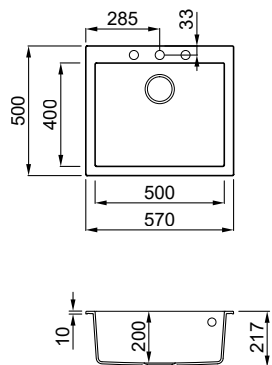

QUADRA-A 105 NEW

Black
K86

1-bowl sink

FEATURES

Dimensions (mm)	570 x 500
Base (mm)	600
Hole for built-in installation (mm)	550 x 480
Bowl depth (mm)	200
Installation Position	Inset Non-reversible

SUGGESTED ACCESSORIES