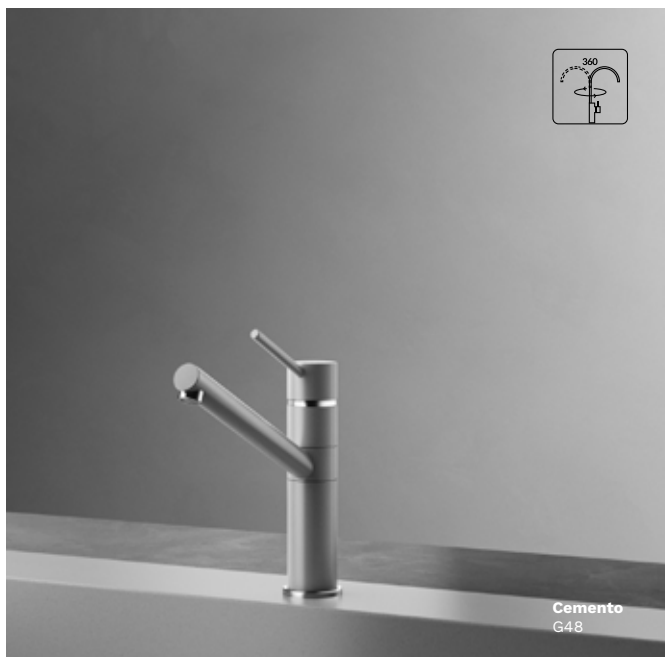

KITCHEN TAPS

SAVA

Single-lever tap with swivel spout

FEATURES

Base (mm) **50**
Spout rotation **360°**
Flexi-hose type **Stainless steel 3/8"**
Flexi-hose length **350 mm**
Cartridge (ø mm) **35**
Worktop hole (mm) **35**

FINISHES

Chrome finish MIKSAVCR
CR

COLOUR *

- **Black** K86 MKKSAV86
- **White** K96 MKKSAV96
- **Nero Metal** M70 MMKSAV70
- **Titanium** M73 MMKSAV73
- **Aluminium** M79 MMKSAV79
- **Nero** G40 MGKSAV40
- **Tortora** G43 MGKSAV43
- **Cemento** G48 MGKSAV48
- **Bianco** G68 MGKSAV68
- **Espresso** G78 MGKSAV78
- **Avena** G51 MGKSAV51
- **Antracite** G59 MGKSAV59
- **Bianco Antico** G62 MGKSAV62