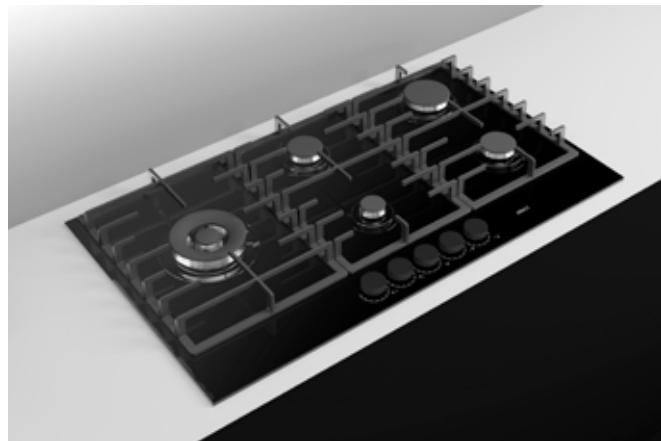

COLLECTION
HOBBS
GAS ON GLASS

URBAN 90 **NEW**

90

Tempered glass gas hob 90 cm

FEATURES

1. 5 gas burners
   - 1 auxiliary 1 kW
   - 2 semi-rapid 1.75 kW
   - 1 rapid 2 kW
   - **1 wok burner 4 kW, central left position**
2. Cast iron pan supports and flame cap cover for better heat transmission without waste and dispersion.
   Black soft-touch knobs for more convenient use.
   Step Flame Control: 9 power levels for minimum energy wastage.
   Under-knob electric ignition system.
   LPG nozzle kit supplied.

FINISHES

Black PVGU901BK
K86