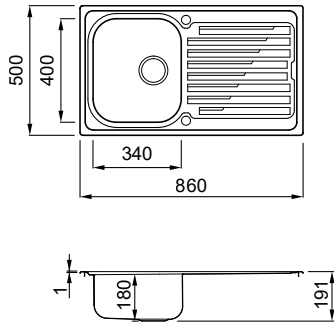

1-bowl sink with drainer in brushed AISI 304 stainless steel, thickness 6/10

FEATURES

Dimensions (mm)	860 x 500
Base (mm)	450
Hole for built-in installation (mm)	840 x 480
Bowl depth (mm)	180
Installation	Inset
Position	Non-reversible

Edge-mounted tap base

SUGGESTED ACCESSORIES

Sink kit: Space-saving siphon, wastes, overflow and mounting hooks.

MATERIALS AND COLOURS

INOX

	Satin finish ST	LIK400SACDX
	Satin finish ST	LIK400SACSX