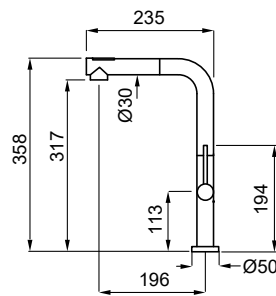

CR Chrome finish

* Colours to match the Keratek and Granitek materials