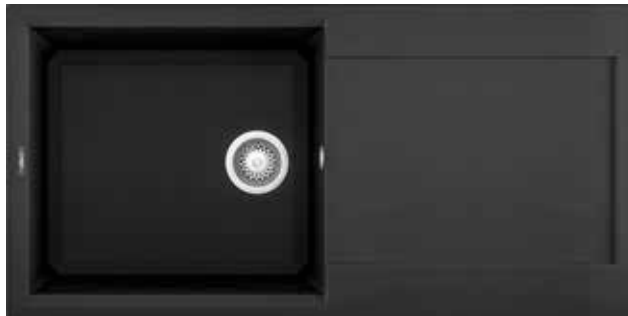

EASY 480

Nero
G40