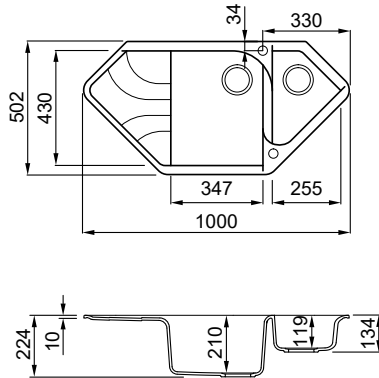

2-bowl sink with drainer

FEATURES

Dimensions (mm)
Base (mm)
- if linear fitting

1000 x 500
Corner
800 ||| 1200 if first component at left ||| 800 if first component at right

Hole for built-in installation (mm)
Bowl 1 depth (mm)
Bowl 2 depth (mm)
Installation Position

As per template*
210
120
Inset
Non-reversible

SUGGESTED ACCESSORIES

*template included in the pack or available for download from the specific download section of the website www.elleci.com/it

MATERIALS AND COLOURS

METAL		Nero Metal M70	LMECOR70
		Titanium M73	LMECOR73
		Aluminium M79	LMECOR79

MATT		Nero G40	LGECOR40
		Tortora G43	LGECOR43
		Bianco G68	LGECOR68

CLASSIC		Avena G51	LGECOR51
		Antracite G59	LGECOR59
		Bianco Antico G62	LGECOR62