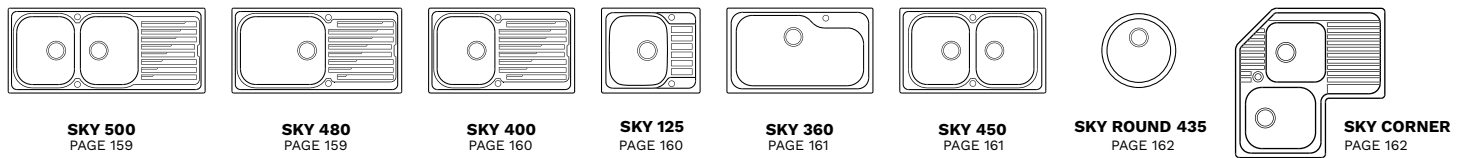

LIST OF STAINLESS STEEL SINK COLLECTIONS