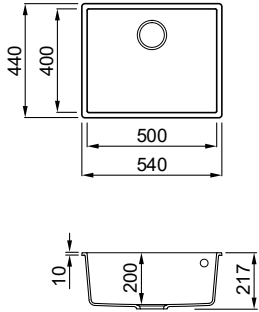

1-bowl sink

FEATURES

Dimensions (mm) **540 x 440**
Base (mm) **600**
Hole for built-in installation (mm) **500 x 400 R5**
Bowl depth (mm) **200**
Installation Position **Undermount Non-reversible**

SUGGESTED ACCESSORIES

MATERIALS AND COLOURS

KERATEK GERMIC NANOTECHNOLOGY CDM		
	Black K86	LKQ10586BSO
	Dove Grey K93	LKQ10593BSO
	Champagne K95	LKQ10595BSO
	White K96	LKQ10596BSO
	Light Grey K97	LKQ10597BSO
	Dark Grey K99	LKQ10599BSO

GRANITEK NATURAL GRANITE EFFECT			
METAL		Nero Metal M70	LMQ10570BSO
		Titanium M73	LMQ10573BSO
		Aluminium M79	LMQ10579BSO

MATT		Nero G40	LGQ10540BSO
		Tortora G43	LGQ10543BSO
		Cemento G48	LGQ10548BSO
		Bianco G68	LGQ10568BSO
		Espresso G78	LGQ10578BSO

CLASSIC		Avena G51	LGQ10551BSO
		Antracite G59	LGQ10559BSO
		Bianco Antico G62	LGQ10562BSO