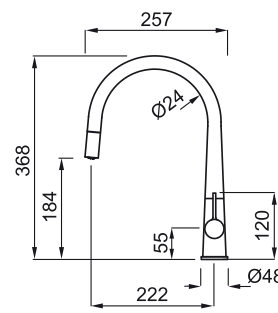

* Colours to match the Keratek and Granitek materials

KITCHEN TAPS