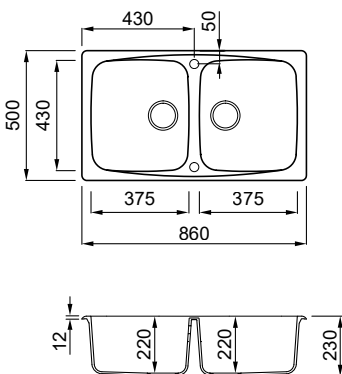

MATT	Nero G40	LGM30040
	Bianco G68	LGM30068
CLASSIC	Avena G51	LGM30051
	Antracite G59	LGM30059
	Bianco Antico G62	LGM30062

MASTER 450

Nero G40

2-bowl sink

FEATURES

Dimensions (mm)	860 x 500
Base (mm)	900
Hole for built-in installation (mm)	840 x 480
Bowl 1 depth (mm)	220
Bowl 2 depth (mm)	220
Installation Position	Inset Reversible