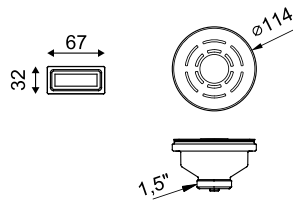

164 FLOW-PRO AND OVERFLOW KIT ELEMENT

FLOW-PRO waste and overflow kit