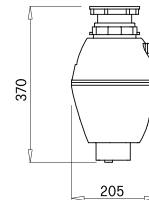

500

4.3
KG

FEATURES

Dimensions (mm)
205 X 370
1/2 HP
TDM00500

Power in watts: 375
Voltage in VAC: 220/240
Input: 1.7
r/min.: 2800
Weight 4.3
Capacity: 860 mL.