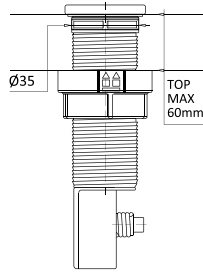

98 PUSH-CONTROL **POP-UP ELEMENT**

1-way automatic square waste kit