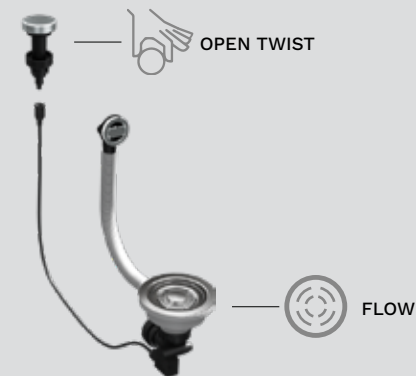

OPTIONAL

ELEMENT KIT
REMOTE CONTROL OPEN-TWIST ELEMENT
KITASP-FB-1VTELL-IN

Page 172