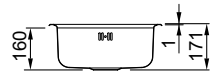

SKY 435 ROUND

Satin finish
ST

1-bowl sink in brushed AISI 304 stainless steel, thickness 6/10

FEATURES

Dimensions (mm)	Ø 435
Base (mm)	450
Hole for built-in installation (mm)	Ø 415
Bowl depth (mm)	160
Installation Position	Inset Non-reversible

SUGGESTED ACCESSORIES

Sink kit: Space-saving siphon, wastes, overflow and mounting hooks.

MATERIALS AND COLOURS

INOX

LIKROUSAC

SKY CORNER

Satin finish
ST

2-bowl corner sink with drainer in brushed AISI 304 stainless steel, thickness 6/10

FEATURES

Dimensions (mm)	830 x 830
Base (mm)	Corner
Hole for built-in installation (mm)	As per template*
Bowl 1 depth (mm)	210
Bowl 2 depth (mm)	200
Installation Position	Inset Non-reversible

SUGGESTED ACCESSORIES

Sink kit: Space-saving siphon, wastes, overflow and mounting hooks.

*template included in the pack or available for download from the specific download section of the website www.elleci.com/it

MATERIALS AND COLOURS

INOX

LIKORSACDX

LIKORSACSX