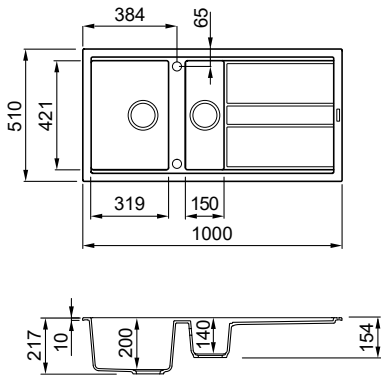

BEST 475

White
K96

1 1/2-bowl sink with drainer

FEATURES

Dimensions (mm) **1000 x 510**
 Base (mm) **600**
 Hole for built-in installation (mm) **980 x 480**
 Bowl 1 depth (mm) **200**
 Bowl 2 depth (mm) **140**
 Installation Position **Inset**
Reversible