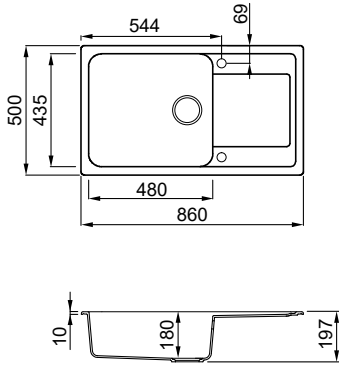

1-bowl sink with drainer

FEATURES

Dimensions (mm)	860 x 500
Base (mm)	600
Hole for built-in installation (mm)	840 x 480
Bowl depth (mm)	180
Installation Position	Inset Reversible

SUGGESTED ACCESSORIES

MATERIALS AND COLOURS

METAL		Nero Metal M70	LM241070
		Titanium M73	LM241073
		Aluminium M79	LM241079
MATT		Nero G40	LG241040
		Tortora G43	LG241043
		Cemento G48	LG241048
		Bianco G68	LG241068
		Espresso G78	LG241078
CLASSIC		Avena G51	LG241051
		Antracite G59	LG241059
		Bianco Antico G62	LG241062