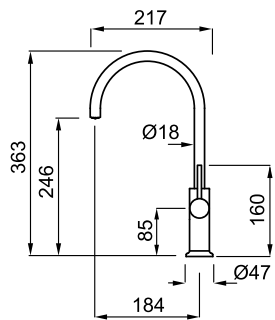

COLOUR *

Black MOKCLUBK BK