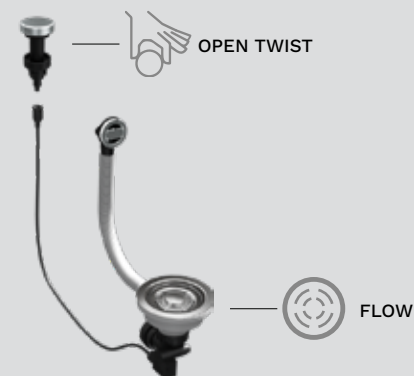

OPTIONAL

ELEMENT KIT REMOTE CONTROL OPEN-TWIST ELEMENT KITASP-FB-1VTELL-IN

Page 172