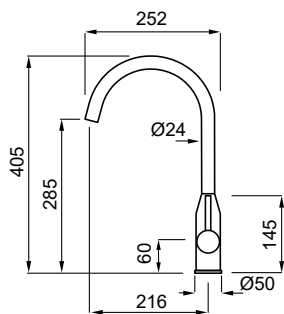

COLOUR *

	Black MKKADI86
	K86
	White MKKADI96
	K96
	Nero MGKADI40
	G40
	Bianco MGKADI68
	G68