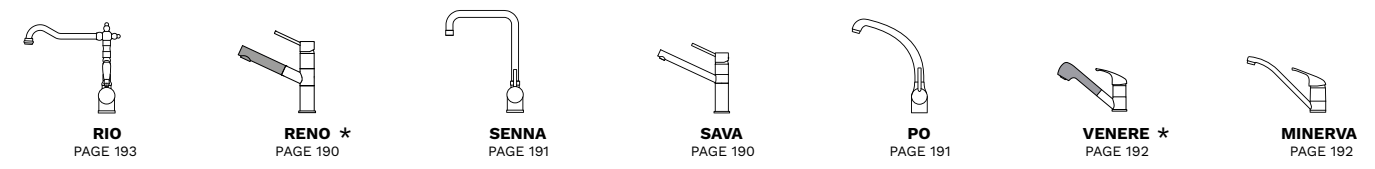

TRADITIONAL