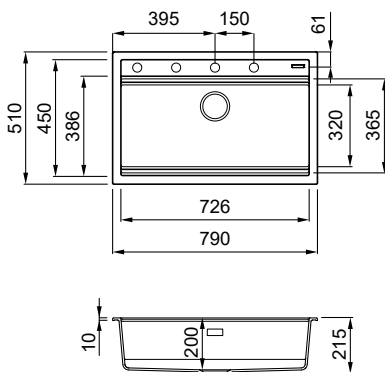

1-bowl sink with Flex drainer and colander included

FEATURES

Dimensions (mm) **790 x 510**
Base (mm) **800**
Hole for built-in installation (mm) **770 x 480**
Bowl depth (mm) **200**
Installation Position **Inset**
Non-reversible

SUGGESTED ACCESSORIES

93	97	25	50	163	164	5
75	71	9				

MATERIALS AND COLOURS

KERATEX GERAMIC NANOTECHNOLOGY ONE		
	Black K86	LKB13086K2
	Dove Grey K93	LKB13093K2
	Champagne K95	LKB13095K2
	White K96	LKB13096K2
	Light Grey K97	LKB13097K2
	Dark Grey K99	LKB13099K2

GRANITEK NATURAL GRANITE EFFECT			
METAL		Titanium M73	LMB13073K2
		Aluminium M79	LMB13079K2
MATT		Nero G40	LGB13040K2
		Tortora G43	LGB13043K2
		Cemento G48	LGB13048K2
		Bianco G68	LGB13068K2
		Espresso G78	LGB13078K2
CLASSIC		Avena G51	LGB13051K2
		Antracite G59	LGB13059K2
		Bianco Antico G62	LGB13062K2