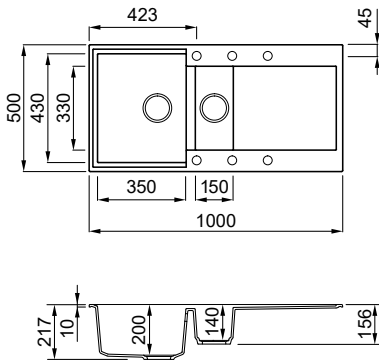

1½-bowl sink with drainer

FEATURES

Dimensions (mm)	1000 x 500
Base (mm)	600 ||| 800 if first component
Hole for built-in installation (mm)	980 x 480
Bowl 1 depth (mm)	200
Bowl 2 depth (mm)	140
Installation Position	Inset Reversible

SUGGESTED ACCESSORIES

MATERIALS AND COLOURS

METAL		Nero Metal M70	LMY47570
		Titanium M73	LMY47573
		Aluminium M79	LMY47579
MATT		Nero G40	LGY47540
		Tortora G43	LGY47543
		Cemento G48	LGY47548
		Bianco G68	LGY47568
		Espresso G78	LGY47578
CLASSIC		Avena G51	LGY47551
		Antracite G59	LGY47559
		Bianco Antico G62	LGY47562