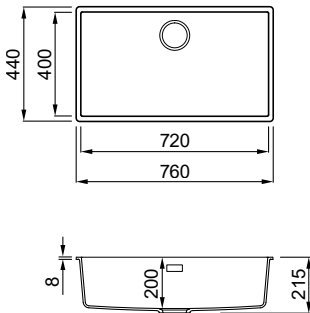

SUGGESTED ACCESSORIES

MATERIALS AND COLOURS

	Black K86	LKQ35086BIN
	Dove Grey K93	LKQ35093BIN
	White K96	LKQ35096BIN
	Dark Grey K99	LKQ35099BIN

INTEGRA 130

White
K96

1-bowl sink

FEATURES

Dimensions (mm)	760 x 440
Base (mm)	800
Hole for built-in installation (mm)	720 x 400 R5
Bowl depth (mm)	200
Installation	Integrated and undermount
Position	Non-reversible