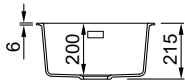

ZEN 102

MATERIALS AND COLOURS

KERATEX
CERAMIC NANOTECHNOLOGY ONE

	Black K86	LKZ10286
	Dove Grey K93	LKZ10293
	Champagne K95	LKZ10295
	White K96	LKZ10296
	Light Grey K97	LKZ10297
	Dark Grey K99	LKZ10299

OPTIONAL

Page 170

Dark Grey
K99

1-bowl sink

FEATURES

Dimensions (mm)	456 x 456
Base (mm)	450 ||| 500 if first component (inset), 500 (undermount)
Hole for built-in installation (mm)	445 x 445 R5 (standard), 400 x 400 R10 (undermount)
Bowl depth (mm)	200
Installation Position	Inset, undermount Non-reversible

SUGGESTED ACCESSORIES