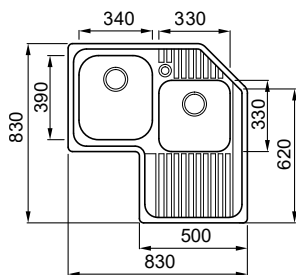

2-bowl corner sink with drainer in brushed AISI 304 stainless steel, thickness 6/10

FEATURES

Dimensions (mm)	830 x 830
Base (mm)	Corner
Hole for built-in installation (mm)	As per template*
Bowl 1 depth (mm)	210
Bowl 2 depth (mm)	200
Installation Position	Inset Non-reversible

SUGGESTED ACCESSORIES

Sink kit: Space-saving siphon, wastes, overflow and mounting hooks.

*template included in the pack or available for download from the specific download section of the website www.elleci.com/it

MATERIALS AND COLOURS

INOX

LIKORSACDX

LIKORSACSX