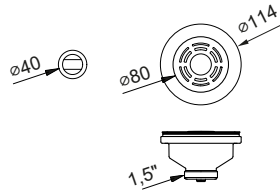

194 FLOW AND OVERFLOW **KIT ELEMENT**

FLOW waste and overflow kit