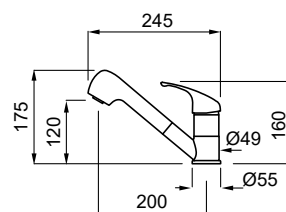

* Colours to match the Keratek and Granitek materials