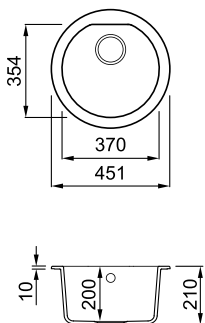

1-bowl sink

FEATURES

Dimensions (mm)	Ø 451
Base (mm)	450
Hole for built-in installation (mm)	Ø 430
Bowl depth (mm)	200
Installation Position	Inset Non-reversible

SUGGESTED ACCESSORIES

MATERIALS AND COLOURS

MATT	Nero G40	LGFR0U40
	Bianco G68	LGFR0U68
CLASSIC	Avena G51	LGFR0U51
	Antracite G59	LGFR0U59
	Bianco Antico G62	LGFR0U62