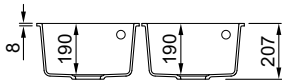

QUADRA 200 UNDERMOUNT

Black K86

2-bowl sink

FEATURES

Dimensions (mm) **380 x 440 + 380 x 440**
 Base (mm) **900**
 Hole for built-in installation (mm)

Bowl 1 depth (mm) **190**
 Bowl 2 depth (mm) **190**
 Installation **Undermount**
 Position **Non-reversible**