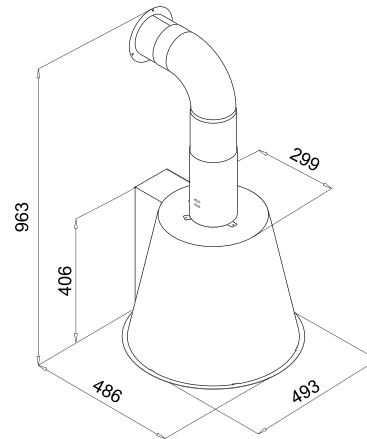

Carbon filter accessory

AFC01305

* Colours to match the Granitek materials