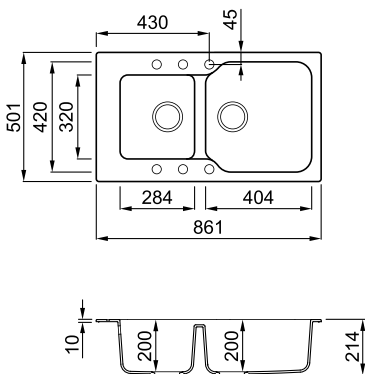

2-bowl sink

FEATURES

Dimensions (mm)	861 x 501
Base (mm)	900
Hole for built-in installation (mm)	840 x 490
Bowl 1 depth (mm)	200
Bowl 2 depth (mm)	200
Installation	Inset
Position	Reversible

SUGGESTED ACCESSORIES

MATERIALS AND COLOURS

MATT		Nero G40	LGF43040
		Bianco G68	LGF43068
CLASSIC		Avena G51	LGF43051
		Antracite G59	LGF43059
		Bianco Antico G62	LGF43062