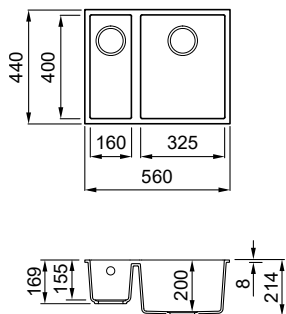

2-bowl sink

FEATURES

Dimensions (mm)	560 x 440
Base (mm)	600
Hole for built-in installation (mm)	520 x 400 R5
Bowl 1 depth (mm)	200
Bowl 2 depth (mm)	155
Installation Position	Undermount Non-reversible

SUGGESTED ACCESSORIES

MATERIALS AND COLOURS

METAL		Black K86	LKQ15086BSO	
		Dove Grey K93	LKQ15093BSO	
		Champagne K95	LKQ15095BSO	
		White K96	LKQ15096BSO	
		Light Grey K97	LKQ15097BSO	
		Dark Grey K99	LKQ15099BSO	
	MATT		Nero Metal M70	LMQ15070BSO
		Titanium M73	LMQ15073BSO	
		Aluminium M79	LMQ15079BSO	
CLASSIC		Nero G40	LGQ15040BSO	
		Tortora G43	LGQ15043BSO	
		Cemento G48	LGQ15048BSO	
		Bianco G68	LGQ15068BSO	
		Espresso G78	LGQ15078BSO	
CLASSIC		Avena G51	LGQ15051BSO	
		Antracite G59	LGQ15059BSO	
		Bianco Antico G62	LGQ15062BSO