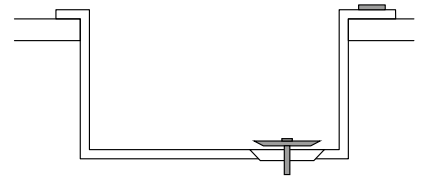

COLOURS AVAILABLE

- **Stainless steel**
KITASP-F-IVSELL-IN
- **Gold**
KITASP-F-IVSELL-GD
- **Black**
KITASP-F-IVSELL-BK

COMPATIBLE WITH

- SPAZIO
- BEST WORKSTATION
- ZEN
- ZEN-F
- INTEGRA
- BEST

97 PUSH-CONTROL **POP-UP ELEMENT**