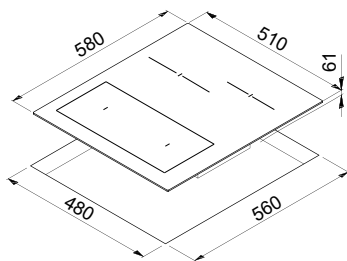

SAFETY

Residual heat indicator.
Child safety lock.