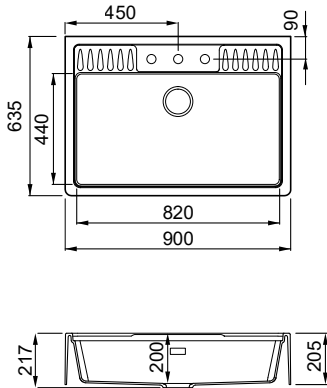

SPAZIO 900

NEW

OPTIONAL

Page 170

MATERIALS AND COLOURS

KERATEX CERAMIC NANOTECHNOLOGY DMR		
	Black K86	LKS90086
	Dove Grey K93	LKS90093
	Champagne K95	LKS90095
	White K96	LKS90096
	Light Grey K97	LKS90097
	Dark Grey K99	LKS90099

1-bowl sink

FEATURES

Dimensions (mm)	900 x 635
Base (mm)	900
Hole for built-in installation (mm)	As per template*
Bowl depth (mm)	200
Installation Position	Overlapping Non-reversible

SUGGESTED ACCESSORIES

193

*template included in the pack or available for download from the specific download section of the website www.elleci.com/it

SPAZIO 900 EXTRA

NEW

OPTIONAL

Page 170

MATERIALS AND COLOURS

KERATEX CERAMIC NANOTECHNOLOGY DMR		
	Black K86	LKS90086XLP
	Dove Grey K93	LKS90093XLP
	Champagne K95	LKS90095XLP
	White K96	LKS90096XLP
	Light Grey K97	LKS90097XLP
	Dark Grey K99	LKS90099XLP

1-bowl sink

FEATURES

Dimensions (mm)	900 x 665
Base (mm)	900
Hole for built-in installation (mm)	As per template*
Bowl depth (mm)	200
Installation Position	Overlapping Non-reversible

SUGGESTED ACCESSORIES

193

*template included in the pack or available for download from the specific download section of the website www.elleci.com/it