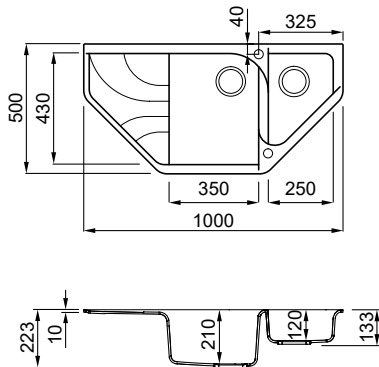

EGO ESA

Titanium M73

2-bowl sink with drainer

FEATURES

Dimensions (mm)
Base (mm)

1000 x 500
800 ||| 1200 if first component at left ||| 800 if first component at right

Hole for built-in installation (mm)
Bowl 1 depth (mm)
Bowl 2 depth (mm)
Installation Position