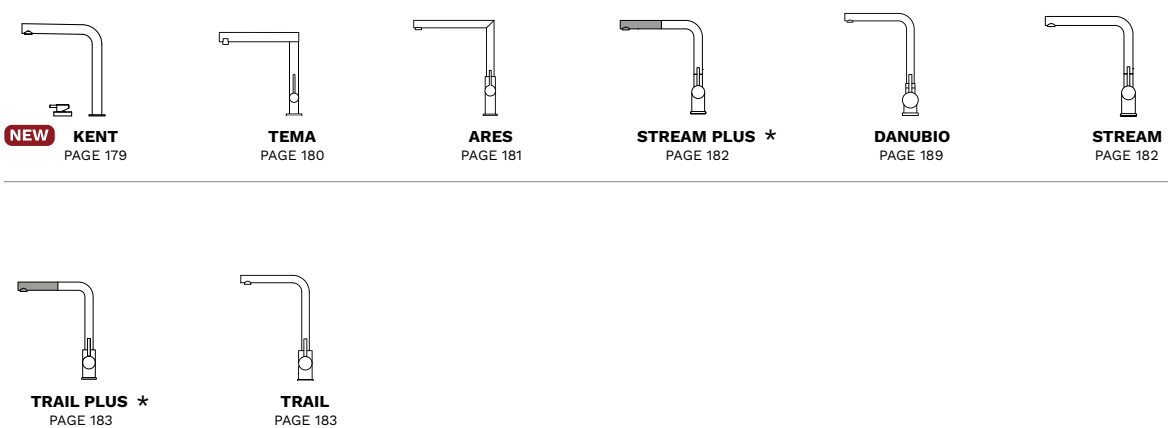

PROFESSIONAL

L SPOUT

FILTERING

ROUNDED SPOUT

TRADITIONAL

TAP FUNCTIONS