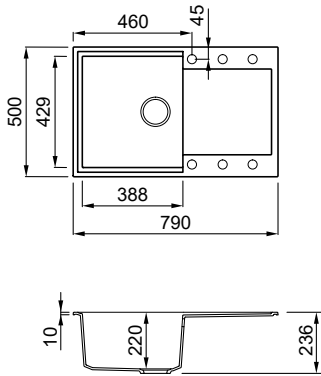

1-bowl sink with drainer

FEATURES

Dimensions (mm)	790 x 500
Base (mm)	500 ||| 600 if first component
Hole for built-in installation (mm)	770 x 480
Bowl depth (mm)	220
Installation Position	Inset Reversible

SUGGESTED ACCESSORIES

MATERIALS AND COLOURS

METAL		Nero Metal M70	LMY30070
		Titanium M73	LMY30073
		Aluminium M79	LMY30079
MATT		Nero G40	LGY30040
		Tortora G43	LGY30043
		Cemento G48	LGY30048
		Bianco G68	LGY30068
		Espresso G78	LGY30078
CLASSIC		Avena G51	LGY30051
		Antracite G59	LGY30059
		Bianco Antico G62	LGY30062