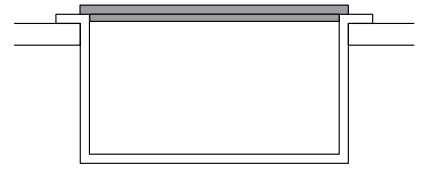

91 420 **CHOPPING BOARD ELEMENT**

Multifunction HPL chopping board