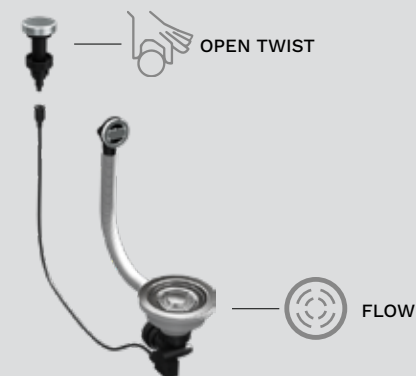

ELEMENT KIT REMOTE CONTROL OPEN-TWIST ELEMENT KITASP-FB-1VTELL-IN

Page 172

elleci | BEAUTY

A product line specially designed for the care of composite sinks.

Find out more on page 224

QUADRA 130

Bianco
G68

1-bowl sink