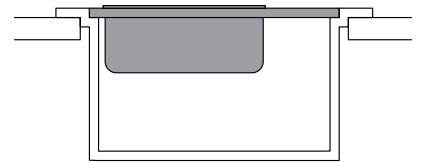

155 FOX 360 **CHOPPING BOARD ELEMENT**

Multifunction HPL chopping board with tray