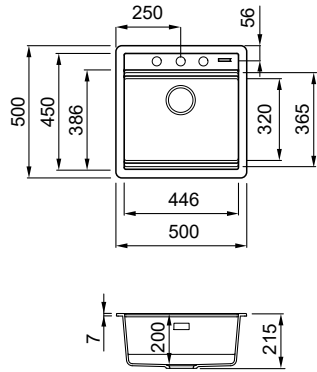

1-bowl sink

FEATURES

Dimensions (mm)	500 x 500
Base (mm)	600
Hole for built-in installation (mm)	As per template*
Bowl depth (mm)	200
Installation Position	Flushmount Non-reversible

SUGGESTED ACCESSORIES

93	97	25	50	153	156	163
164	5	75	71	9		

MATERIALS AND COLOURS

KERATEK GERMAN NANOTECHNOLOGY ON		
	Black K86	LKB10486F01
	White K96	LKB10496F01

GRANITEK NATURAL GRANITE EFFECT			
MATT		Nero G40	LGB10440F01
		Bianco G68	LGB10468F01