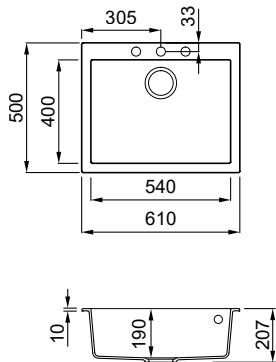

1-bowl sink

FEATURES

Dimensions (mm)	610 x 500
Base (mm)	600 ||| 800 if first component
Hole for built-in installation (mm)	590 x 480
Bowl depth (mm)	190
Installation Position	Inset
	Non-reversible

SUGGESTED ACCESSORIES

91	97	25	50	152	157	163
4	5	75	67	9	194	195

MATERIALS AND COLOURS

	Black K86	LKQ11086
	Dove Grey K93	LKQ11093
	Champagne K95	LKQ11095
	White K96	LKQ11096
	Light Grey K97	LKQ11097
	Dark Grey K99	LKQ11099

GRANITEK NATURAL GRANITE EFFECT			
METAL		Nero Metal M70	LMQ11070
		Titanium M73	LMQ11073
		Aluminium M79	LMQ11079
MATT		Nero G40	LGQ11040
		Tortora G43	LGQ11043
		Cemento G48	LGQ11048
		Bianco G68	LGQ11068
CLASSIC		Espresso G78	LGQ11078
		Avena G51	LGQ11051
		Antracite G59	LGQ11059
		Bianco Antico G62	LGQ11062