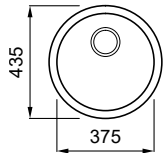

SKY 435 ROUND

Satin finish
ST

1-bowl sink in brushed AISI 304 stainless steel, thickness 6/10

FEATURES

Dimensions (mm)	Ø 435
Base (mm)	450
Hole for built-in installation (mm)	Ø 415
Bowl depth (mm)	160
Installation Position	Inset Non-reversible

SUGGESTED ACCESSORIES

Sink kit: Space-saving siphon, wastes, overflow and mounting hooks.

MATERIALS AND COLOURS

INOX

LIKROUSAC

SKY CORNER

Satin finish
ST

2-bowl corner sink with drainer in brushed AISI 304 stainless steel, thickness 6/10

FEATURES

Dimensions (mm)	830 x 830
Base (mm)	Corner
Hole for built-in installation (mm)	As per template*
Bowl 1 depth (mm)	210
Bowl 2 depth (mm)	200
Installation Position	Inset Non-reversible

SUGGESTED ACCESSORIES

Sink kit: Space-saving siphon, wastes, overflow and mounting hooks.

*template included in the pack or available for download from the specific download section of the website www.elleci.com/it

MATERIALS AND COLOURS

INOX

LIKORSACDX

LIKORSACSX