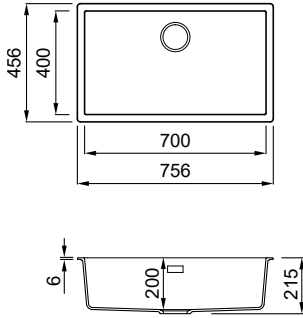

Dark Grey
K99

1-bowl sink

FEATURES

Dimensions (mm)	756 x 456
Base (mm)	800
Hole for built-in installation (mm)	745 x 445 R5 (standard), 700 x 400 R10 (undermount)
Bowl depth (mm)	200
Installation Position	Inset, undermount Non-reversible

SUGGESTED ACCESSORIES

MATERIALS AND COLOURS

	Black K86	LKZ13086
	Dove Grey K93	LKZ13093
	Champagne K95	LKZ13095
	White K96	LKZ13096
	Light Grey K97	LKZ13097
	Dark Grey K99	LKZ13099