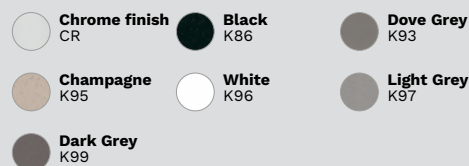

THE MODELS ZEN-F

Sink kit: Space-saving siphon, integrated Flow-Pro waste, rectangular overflow and hooks.

RECOMMENDED ACCESSORIES

91
**420 CHOPPING
BOARD ELEMENT**
ATH040OL
Page 167

Finishes

157
**FLEX 440 DRAINER
ELEMENT**
ARS013BK
Page 168

Finishes

152
**418 COLANDER
ELEMENT**
AVP035BK
Page 169

Finishes

THE PERFECT MATCH KITCHEN TAPS

Page 180

Available in these colours

OPTIONAL

ELEMENT KIT
BLACK FLOW-PRO + OVERFLOW
KITWPT-F-1VSL-L-BK

Page 170

elleci | BEAUTY

A product line specially designed for the care of composite sinks.

Find out more on page 224

*For more information go to the accessories section on page 164