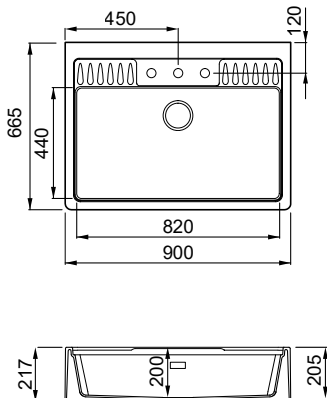

SPAZIO 900

NEW

OPTIONAL

Page 170

MATERIALS AND COLOURS

KERATEX CERAMIC NANOTECHNOLOGY DMR		
	Black K86	LKS90086
	Dove Grey K93	LKS90093
	Champagne K95	LKS90095
	White K96	LKS90096
	Light Grey K97	LKS90097
	Dark Grey K99	LKS90099

1-bowl sink

FEATURES

Dimensions (mm)	900 x 635
Base (mm)	900
Hole for built-in installation (mm)	As per template*
Bowl depth (mm)	200
Installation Position	Overlapping Non-reversible

SUGGESTED ACCESSORIES

193

*template included in the pack or available for download from the specific download section of the website www.elleci.com/it

SPAZIO 900 EXTRA

NEW

OPTIONAL

Page 170

MATERIALS AND COLOURS

KERATEX CERAMIC NANOTECHNOLOGY DMR		
	Black K86	LKS90086XLP
	Dove Grey K93	LKS90093XLP
	Champagne K95	LKS90095XLP
	White K96	LKS90096XLP
	Light Grey K97	LKS90097XLP
	Dark Grey K99	LKS90099XLP

1-bowl sink

FEATURES

Dimensions (mm)	900 x 665
Base (mm)	900
Hole for built-in installation (mm)	As per template*
Bowl depth (mm)	200
Installation Position	Overlapping Non-reversible

SUGGESTED ACCESSORIES

193

*template included in the pack or available for download from the specific download section of the website www.elleci.com/it