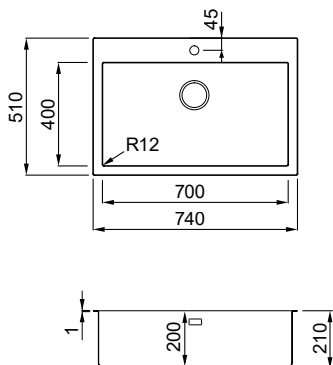

1-bowl sink in brushed AISI 304 stainless steel, thickness 10/10

FEATURES

Dimensions (mm)	740 x 510
Bowl radius (mm)	12
Base (mm)	800
Hole for built-in installation (mm)	730 x 495 R10 (flat), 730 x 495 (flushmount)
Bowl depth (mm)	200
Installation Position	Flat, flushmount Non-reversible

Edge-mounted tap base

SUGGESTED ACCESSORIES

Sink kit: Space-saving siphon, wastes, overflow and mounting hooks.

MATERIALS AND COLOURS

INOX

Satin finish
ST

LIM700SAC

STAINLESS STEEL SINKS