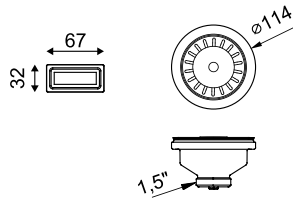

88 WASTE AND OVERFLOW KIT

Waste and overflow kit