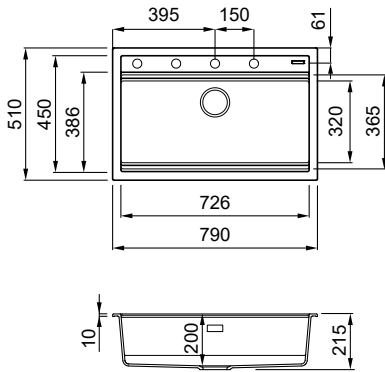

OPTIONAL

Page 170

1-bowl sink

FEATURES

Dimensions (mm) **790 x 510**
Base (mm) **800**
Hole for built-in installation (mm) **770 x 480**
Bowl depth (mm) **200**
Installation Position **Inset**
Non-reversible

SUGGESTED ACCESSORIES

93	97	25	50	153	156	163
164	5	75	71	9		

MATERIALS AND COLOURS

KERATEX GERAMIC NANOTECHNOLOGY ONE		
	Black K86	LKB13086
	Dove Grey K93	LKB13093
	Champagne K95	LKB13095
	White K96	LKB13096
	Light Grey K97	LKB13097
	Dark Grey K99	LKB13099

GRANITEK NATURAL GRANITE EFFECT			
METAL		Titanium M73	LMB13073
		Aluminium M79	LMB13079
MATT		Nero G40	LGB13040
		Tortora G43	LGB13043
		Cemento G48	LGB13048
		Bianco G68	LGB13068
		Espresso G78	LGB13078
CLASSIC		Avena G51	LGB13051
		Antracite G59	LGB13059
		Bianco Antico G62	LGB13062