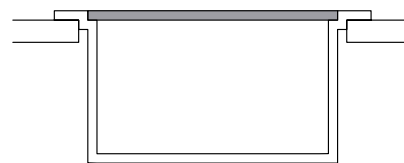

Simple yet elegant design and ease of use make this a modern and appropriate kit for every style.

193 SPAZIO **CHOPPING BOARD ELEMENT**

Multifunction HPL chopping board

COLOURS AVAILABLE

- Black**
ATH123BK
- Wood**
ATH123WD