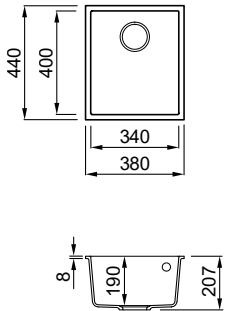

1-bowl sink

FEATURES

Dimensions (mm) **380 x 440**
Base (mm) **450**
Hole for built-in installation (mm) **340 x 400 R5**
Bowl depth (mm) **190**
Installation Position **Undermount Non-reversible**

SUGGESTED ACCESSORIES

MATERIALS AND COLOURS

KERATEK GERMIC NANOTECHNOLOGY DNR	
	Black K86 LKQ10086BSO
	Dove Grey K93 LKQ10093BSO
	Champagne K95 LKQ10095BSO
	White K96 LKQ10096BSO
	Light Grey K97 LKQ10097BSO
	Dark Grey K99 LKQ10099BSO

GRANITEK NATURAL GRANITE EFFECT	
METAL	Nero Metal M70 LMQ10070BSO
	Titanium M73 LMQ10073BSO
	Aluminium M79 LMQ10079BSO

MATT	Nero G40 LGQ10040BSO
	Tortora G43 LGQ10043BSO
	Cemento G48 LGQ10048BSO
	Bianco G68 LGQ10068BSO
	Espresso G78 LGQ10078BSO

CLASSIC	Avena G51 LGQ10051BSO
	Antracite G59 LGQ10059BSO
	Bianco Antico G62 LGQ10062BSO