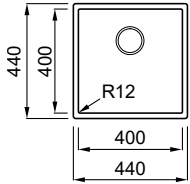

SUGGESTED ACCESSORIES

Sink kit: Space-saving siphon, wastes, overflow and mounting hooks.

ESPRIT 400 NEW

MATERIALS AND COLOURS

INOX

LIE400SAC

Satin finish
ST

1-bowl sink in brushed AISI 304 stainless steel, thickness 10/10