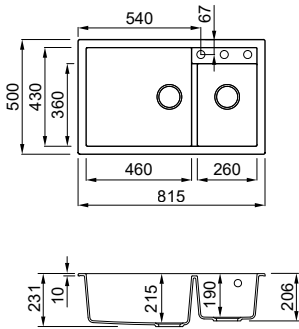

QUADRA 440

Titanium M73

2-bowl sink

FEATURES

Dimensions (mm)	815 x 500
Base (mm)	800 900 if first component
Hole for built-in installation (mm)	800 x 480
Bowl 1 depth (mm)	215
Bowl 2 depth (mm)	190
Installation	Inset
Position	Non-reversible