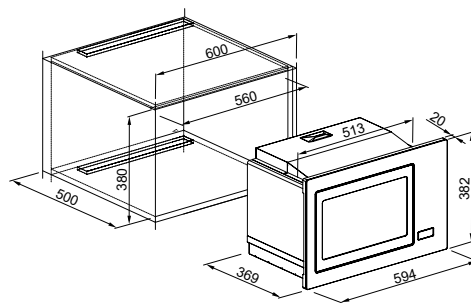

SAFETY

Child lock function.