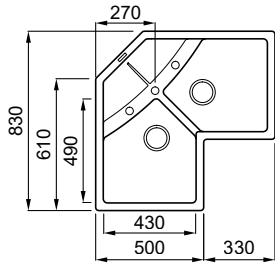

UNICO CORNER

MATERIALS AND COLOURS

GRANITEK
NATURAL GRANITE EFFECT

METAL	Nero Metal M70	LMUCOR70
	Titanium M73	LMUCOR73
	Aluminium M79	LMUCOR79

MATT	Nero G40	LGUCOR40
	Tortora G43	LGUCOR43
	Cemento G48	LGUCOR48
	Bianco G68	LGUCOR68
	Espresso G78	LGUCOR78

CLASSIC	Avena G51	LGUCOR51
	Antracite G59	LGUCOR59
	Bianco Antico G62	LGUCOR62

2-bowl corner sink with drainer

FEATURES

- Dimensions (mm)
- Base (mm)
- Hole for built-in installation (mm)
- Bowl 1 depth (mm)
- Bowl 2 depth (mm)
- Installation Position

830 x 830
Corner

As per template*
190
Inset
Reversible

SUGGESTED ACCESSORIES

*template included in the pack or available for download from the specific download section of the website www.elleci.com/it