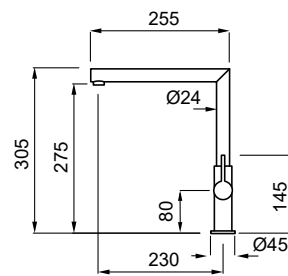

* Colours to match the Keratek and Granitek materials