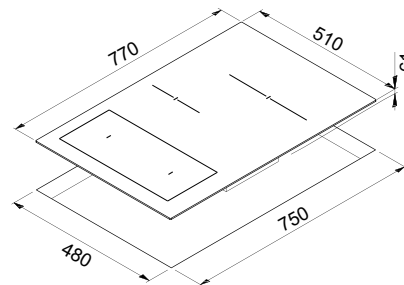

SAFETY

- Residual heat indicator.
- Child safety lock.

PLUS

PLUS

1 kW POWER LIMIT

BRIDGE ZONE

SLIDING TOUCH CONTROL

STOP GO

WHITE LED