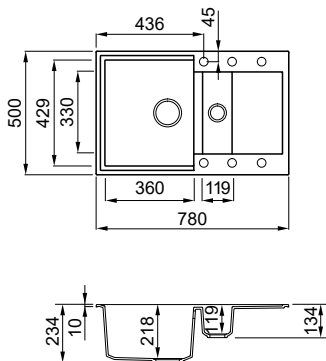

1 1/2-bowl sink with drainer

FEATURES

Dimensions (mm)	780 x 500
Base (mm)	600
Hole for built-in installation (mm)	760 x 480
Bowl 1 depth (mm)	220
Bowl 2 depth (mm)	120
Installation	Inset
Position	Reversible

SUGGESTED ACCESSORIES

MATERIALS AND COLOURS

METAL		Nero Metal M70	LMY32570
		Titanium M73	LMY32573
		Aluminium M79	LMY32579
MATT		Nero G40	LGY32540
		Tortora G43	LGY32543
		Cemento G48	LGY32548
		Bianco G68	LGY32568
		Espresso G78	LGY32578
CLASSIC		Avena G51	LGY32551
		Antracite G59	LGY32559
		Bianco Antico G62	LGY32562