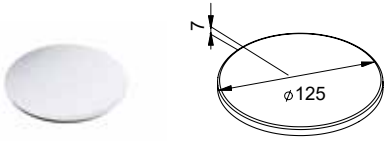

163 COMPOSITE WASTE COVER ELEMENT

Composite waste cover

COMPATIBLE WITH

- ZEN
- UNICO
- QUADRA
- QUADRA UNDERMOUNT
- MASTER
- INTEGRA
- FOX
- EGO
- EASY
- BEST
- BEST WORKSTATION
- LIFE