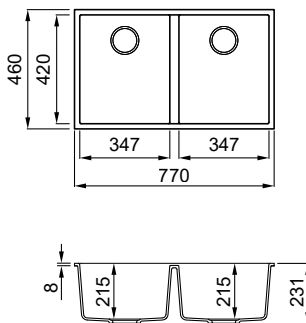

2-bowl sink

FEATURES

Dimensions (mm)	770 x 460
Base (mm)	900
Hole for built-in installation (mm)	730 x 420 R5
Bowl 1 depth (mm)	215
Bowl 2 depth (mm)	215
Installation Position	Undermount Non-reversible

SUGGESTED ACCESSORIES

MATERIALS AND COLOURS

GRANITEK
NATURAL GRANITE EFFECT

METAL		Titanium M73	LMQ34073BSC
		Aluminium M79	LMQ34079BSC
		Nero G40	LGQ34040BSC
MATT		Tortora G43	LGQ34043BSC
		Bianco G68	LGQ34068BSC
		Avena G51	LGQ34051BSC
CLASSIC