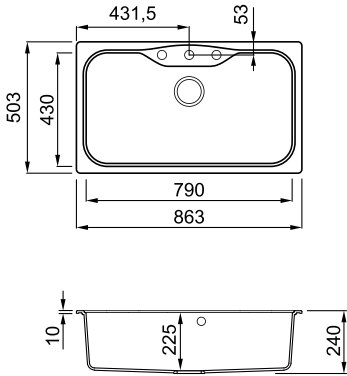

Avena
G51

1-bowl sink

FEATURES

Dimensions (mm)	863 x 503
Base (mm)	900
Hole for built-in installation (mm)	840 x 490
Bowl depth (mm)	225
Installation Position	Inset Non-reversible

SUGGESTED ACCESSORIES

MATERIALS AND COLOURS