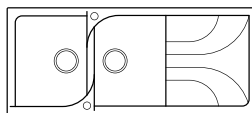

THE MODELS

EGO

EGO 500