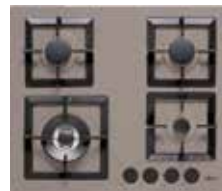

Tortora PGSP60143WS
G43