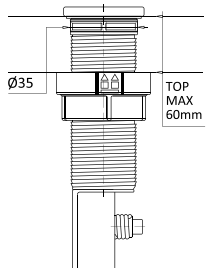

96 2-WAY PUSH-CONTROL **POP-UP ELEMENT**

2-way automatic waste kit