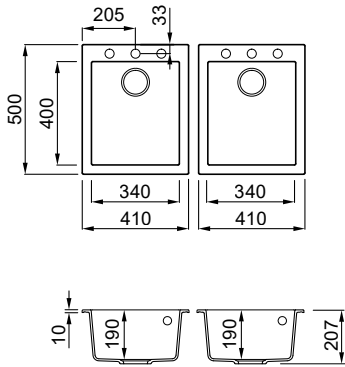

2-bowl sink

FEATURES

Dimensions (mm) **410 x 500 + 410 x 500**
Base (mm) **900**
Hole for built-in installation (mm) **390 x 480 + 390 x 480 (min distance 50 mm, max distance 150 mm)**

Bowl 1 depth (mm) **190**
Bowl 2 depth (mm) **190**
Installation Position **Inset Non-reversible**

SUGGESTED ACCESSORIES

91	97	25	50	152	157	163
4	5	75	43	9		

MATERIALS AND COLOURS

	Black K86	LKQ20086
	Dove Grey K93	LKQ20093
	Champagne K95	LKQ20095
	White K96	LKQ20096
	Light Grey K97	LKQ20097
	Dark Grey K99	LKQ20099

METAL		Nero Metal M70	LMQ20070
		Titanium M73	LMQ20073
		Aluminium M79	LMQ20079
MATT		Nero G40	LGQ20040
		Tortora G43	LGQ20043
		Cemento G48	LGQ20048
		Bianco G68	LGQ20068
		Espresso G78	LGQ20078
CLASSIC		Avena G51	LGQ20051
		Antracite G59	LGQ20059
		Bianco Antico G62	LGQ20062