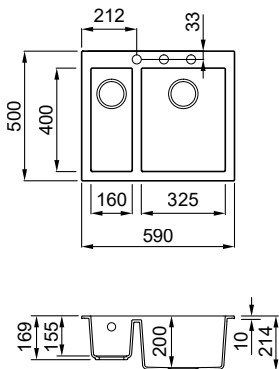

2-bowl sink

FEATURES

Dimensions (mm)	590 x 500
Base (mm)	600
Hole for built-in installation (mm)	570 x 480
Bowl 1 depth (mm)	200
Bowl 2 depth (mm)	155
Installation	Inset
Position	Non-reversible

SUGGESTED ACCESSORIES

MATERIALS AND COLOURS

METAL		Black K86	LKQ15086	
		Dove Grey K93	LKQ15093	
		Champagne K95	LKQ15095	
		White K96	LKQ15096	
		Light Grey K97	LKQ15097	
		Dark Grey K99	LKQ15099	
	METAL		Nero Metal M70	LMQ15070
		Titanium M73	LMQ15073	
		Aluminium M79	LMQ15079	
MATT		Nero G40	LGQ15040	
		Tortora G43	LGQ15043	
		Cemento G48	LGQ15048	
		Bianco G68	LGQ15068	
		Espresso G78	LGQ15078	
CLASSIC		Avena G51	LGQ15051	
		Antracite G59	LGQ15059	
		Bianco Antico G62	LGQ15062