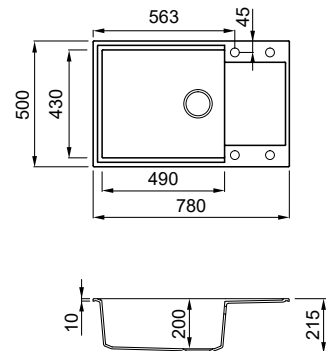

1-bowl sink with drainer

FEATURES

Dimensions (mm)	780 x 500
Base (mm)	600 ||| 800 if first component
Hole for built-in installation (mm)	760 x 480
Bowl depth (mm)	200
Installation	Inset
Position	Reversible

SUGGESTED ACCESSORIES

MATERIALS AND COLOURS

METAL		Nero Metal M70	LMY31070
		Titanium M73	LMY31073
		Aluminium M79	LMY31079
MATT		Nero G40	LGY31040
		Tortora G43	LGY31043
		Cemento G48	LGY31048
		Bianco G68	LGY31068
		Espresso G78	LGY31078
CLASSIC		Avena G51	LGY31051
		Antracite G59	LGY31059
		Bianco Antico G62	LGY31062