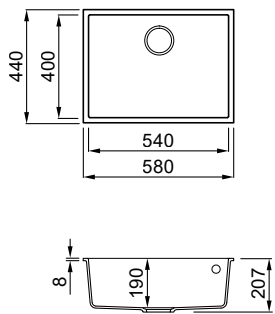

QUADRA 110 UNDERMOUNT

White
K96

1-bowl sink

FEATURES

Dimensions (mm)	580 x 440
Base (mm)	800
Hole for built-in installation (mm)	540 x 400 R5
Bowl depth (mm)	190
Installation Position	Undermount Non-reversible