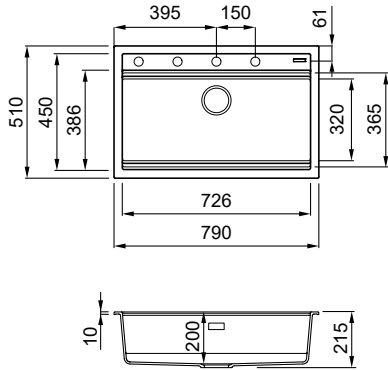

1-bowl sink

FEATURES

Dimensions (mm)	790 x 510
Base (mm)	800
Hole for built-in installation (mm)	770 x 480
Bowl depth (mm)	200
Installation Position	Inset
	Non-reversible

SUGGESTED ACCESSORIES

93	97	25	50	153	156	163
164	5	75	71	9		

MATERIALS AND COLOURS

KERATEK CERAMIC NANOTECHNOLOGY DMR			
	Black K86	LKB13086AUT	
	White K96	LKB13096AUT	
GRANITEK NATURAL GRANITE EFFECT			
MATT		Nero G40	LGB13040AUT
		Bianco G68	LGB13068AUT