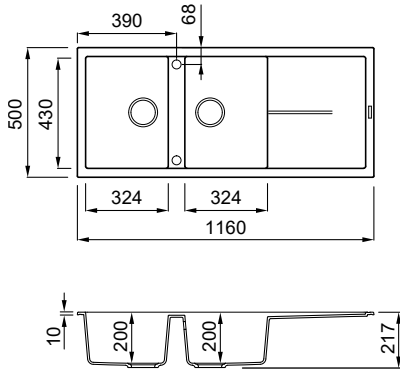

2-bowl sink with drainer

FEATURES

Dimensions (mm) **1160 x 500**
Base (mm) **800**
Hole for built-in installation (mm) **1140 x 480**
Bowl 1 depth (mm) **200**
Bowl 2 depth (mm) **200**
Installation Position **Inset Reversible**

SUGGESTED ACCESSORIES

MATERIALS AND COLOURS

KERATEK CERAMIC NANOTECHNOLOGY DMS	
	Black K86 LKU50086
	Dove Grey K93 LKU50093
	White K96 LKU50096
	Light Grey K97 LKU50097

GRANITEK NATURAL GRANITE EFFECT		
METAL		Nero Metal M70 LMU50070
		Titanium M73 LMU50073
		Aluminium M79 LMU50079

MATT		Nero G40 LGU50040
		Tortora G43 LGU50043
		Cemento G48 LGU50048
		Bianco G68 LGU50068

CLASSIC		Espresso G78 LGU50078
		Avena G51 LGU50051
		Antracite G59 LGU50059

	Bianco Antico G62 LGU50062