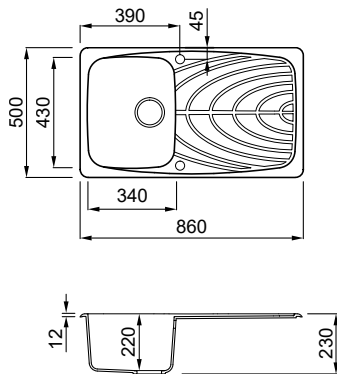

1-bowl sink with drainer

FEATURES

Dimensions (mm)	860 x 500
Base (mm)	450
Hole for built-in installation (mm)	840 x 480
Bowl depth (mm)	220
Installation Position	Inset Reversible

SUGGESTED ACCESSORIES

MATERIALS AND COLOURS

MATT	Nero G40	LGM40040
	Bianco G68	LGM40068
CLASSIC	Avena G51	LGM40051
	Antracite G59	LGM40059
	Bianco Antico G62	LGM40062