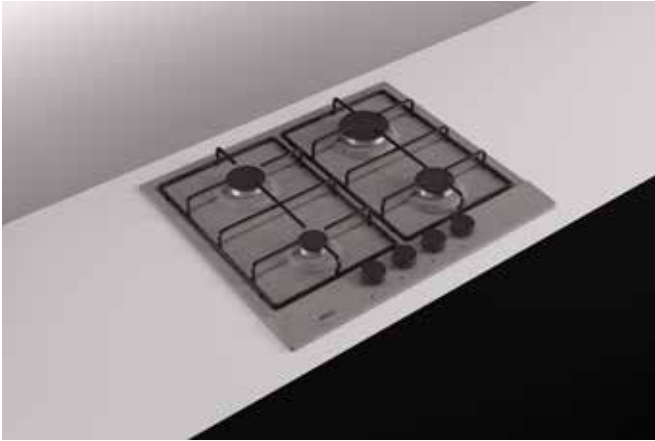

* Colours to match the Granitek materials

STYLE 60

60

Enamelled gas hob 60 cm

FEATURES

- 4 gas burners
- 1 auxiliary 1 kW
- 2 semi-rapid 1.75 kW
- 1 rapid 3 kW
- Lamellar supports.
- Black soft-touch knobs for more convenient use.
- Automatic under-knob electric ignition system.
- LPG nozzle kit supplied.