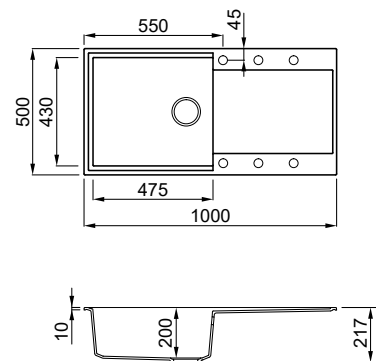

1-bowl sink with drainer

FEATURES

Dimensions (mm) **1000 x 500**
Base (mm) **600**
Hole for built-in installation (mm) **980 x 480**
Bowl depth (mm) **200**
Installation Position **Inset Reversible**

SUGGESTED ACCESSORIES

MATERIALS AND COLOURS

METAL		Nero Metal M70	LMY48070
		Titanium M73	LMY48073
		Aluminium M79	LMY48079

MATT		Nero G40	LGY48040
		Tortora G43	LGY48043
		Cemento G48	LGY48048
		Bianco G68	LGY48068
		Espresso G78	LGY48078

CLASSIC		Avena G51	LGY48051
		Antracite G59	LGY48059
		Bianco Antico G62	LGY48062