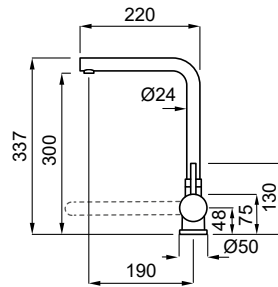

FEATURES

Base (mm)	50
Spout rotation	360°
Flexi-hose type	Stainless steel 3/8"
Flexi-hose length	350 mm
Cartridge (ø mm)	40
Worktop hole (mm)	35

FINISHES

	Chrome finish MIKDANCR
	CR

COLOUR *

	Nero G40	MGKDAN40
	Bianco G68	MGKDAN68
	Avena G51	MGKDAN51