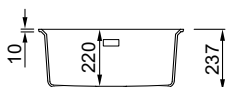

Titanium M73

1-bowl sink

FEATURES

Dimensions (mm)	560 x 438
Base (mm)	600
Hole for built-in installation (mm)	534 x 411 R5
Bowl depth (mm)	220
Installation Position	Undermount Non-reversible

SUGGESTED ACCESSORIES