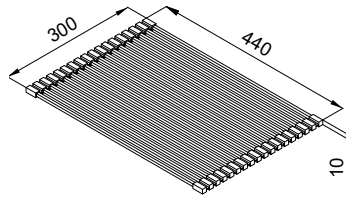

157 FLEX 440 **DRAINER ELEMENT**

Silicone Flex drainer