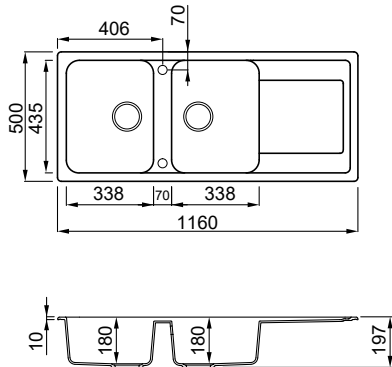

2-bowl sink with drainer

FEATURES

Dimensions (mm) **1160 x 500**
Base (mm) **800 ||| 900 if first component**

Hole for built-in installation (mm) **1140 x 480**
Bowl 1 depth (mm) **180**
Bowl 2 depth (mm) **180**
Installation Position **Inset**
Position **Reversible**

SUGGESTED ACCESSORIES

MATERIALS AND COLOURS

METAL		Nero Metal M70	LM250070
		Titanium M73	LM250073
		Aluminium M79	LM250079
MATT		Nero G40	LG250040
		Tortora G43	LG250043
		Cemento G48	LG250048
		Bianco G68	LG250068
		Espresso G78	LG250078
CLASSIC		Avena G51	LG250051
		Antracite G59	LG250059
		Bianco Antico G62	LG250062