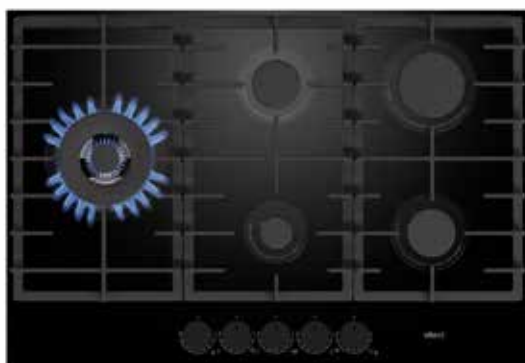

**URBAN
GAS ON GLASS 75**

TOTAL BLACK GLASS

A combination that is both deep and brilliant at the same time. The Urban product family is characterised by a fusion of the material glass and the colour black, for an elegant result that is linear and clean.