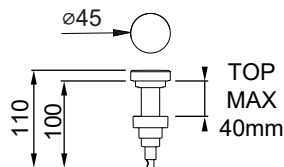

195 FLOW AND OPEN TWIST **KIT ELEMENT**

1-way automatic waste kit