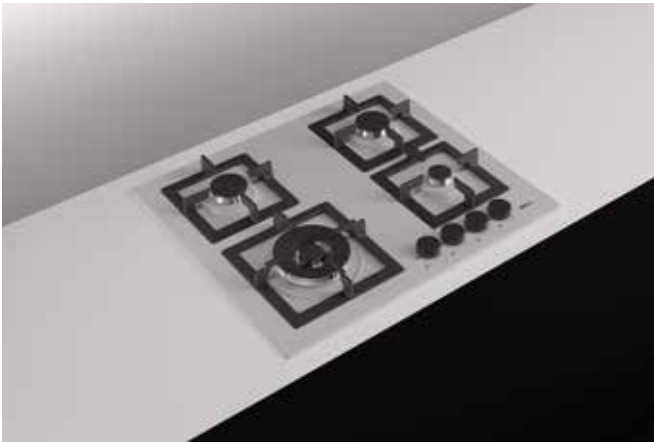

PLANO 60

60

Enamelled gas hob 60 cm

FEATURES

1. 4 gas burners
   - 1 auxiliary 1 kW
   - 2 semi-rapid 1.75 kW
   - **1 wok burner 3.1 kW, central left position**
2. Cast iron pan supports and flame cap cover for better heat transmission without waste and dispersion.
   Black soft-touch knobs for more convenient use.
   Under-knob electric ignition system.
   LPG nozzle kit supplied.