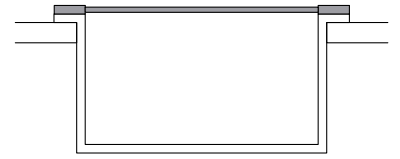

157 FLEX 440 **DRAINER ELEMENT**

Silicone Flex drainer