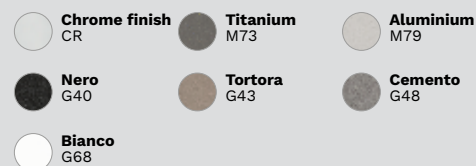

THE MODELS EASY

Sink kit: Space-saving siphon, round overflow, wastes and hooks.

RECOMMENDED ACCESSORIES

88

50 CM SLIDING CHOPPING BOARD ELEMENT

ATH010QU
Page 166

Finishes

156

FLEX 500 DRAINER ELEMENT

ARS023BK
Page 168

Finishes

97

PUSH-CONTROL POP-UP ELEMENT

ASP13002BK
Page 171

Finishes

5

COLANDER

AVI03001
Page 174

*For more information go to the accessories section on page 164

THE PERFECT MATCH KITCHEN TAPS

ATHENA – Tortora G43 MGKATH43

Page 185

Available in these colours

OPTIONAL

ELEMENT KIT REMOTE CONTROL OPEN-TWIST ELEMENT KITASP-FB-1VTELL-IN

Page 172

elleci | BEAUTY

A product line specially designed for the care of composite sinks.

Find out more on page 224