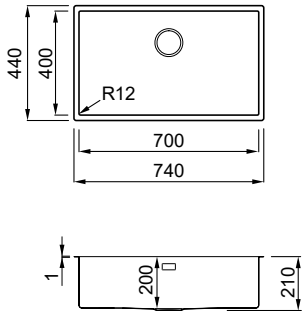

1-bowl sink in brushed AISI 304 stainless steel, thickness 10/10

FEATURES

Dimensions (mm)	740 x 440
Bowl radius (mm)	12
Base (mm)	800
Hole for built-in installation (mm)	730 x 430 R10 (flat), 701 x 401 R13 (undermount), 730 x 430 (flushmount)
Bowl depth (mm)	200
Installation Position	Flat, flushmount, undermount Non-reversible

SUGGESTED ACCESSORIES

Sink kit: Space-saving siphon, wastes, overflow and mounting hooks.

STAINLESS STEEL SINKS