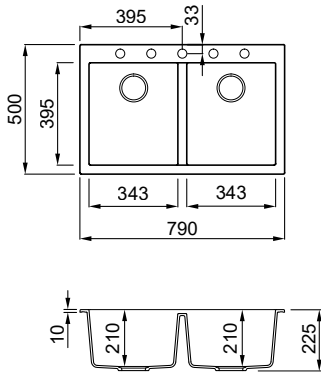

2-bowl sink

FEATURES

Dimensions (mm)	790 x 500
Base (mm)	800
Hole for built-in installation (mm)	770 x 480
Bowl 1 depth (mm)	210
Bowl 2 depth (mm)	210
Installation Position	Inset Non-reversible

SUGGESTED ACCESSORIES

91	96	25	50	152	157	163
4	5	75	43	9		

MATERIALS AND COLOURS

KERATEK CERAMIC NANOTECHNOLOGY G68	
	Black K86 LKQ35086
	Dove Grey K93 LKQ35093
	Champagne K95 LKQ35095
	White K96 LKQ35096
	Light Grey K97 LKQ35097
	Dark Grey K99 LKQ35099

GRANITEK NATURAL GRANITE EFFECT	
METAL	- Nero Metal M70 LMQ35070 - Titanium M73 LMQ35073 - Aluminium M79 LMQ35079
MATT	- Nero G40 LGQ35040 - Tortora G43 LGQ35043 - Cemento G48 LGQ35048 - Bianco G68 LGQ35068 - Espresso G78 LGQ35078
CLASSIC	- Avena G51 LGQ35051 - Antracite G59 LGQ35059 - Bianco Antico G62 LGQ35062