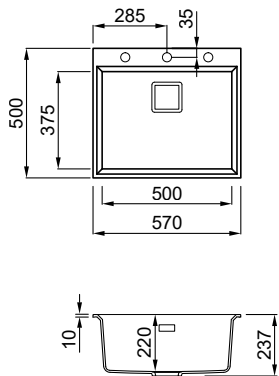

1-bowl sink

FEATURES

Dimensions (mm)	570 x 500
Base (mm)	600
Hole for built-in installation (mm)	550 x 480
Bowl depth (mm)	220
Installation Position	Inset Non-reversible

SUGGESTED ACCESSORIES

MATERIALS AND COLOURS

METAL		Titanium M73	LMK10573
		Aluminium M79	LMK10579
MATT		Nero G40	LGK10540
		Tortora G43	LGK10543
		Bianco G68	LGK10568