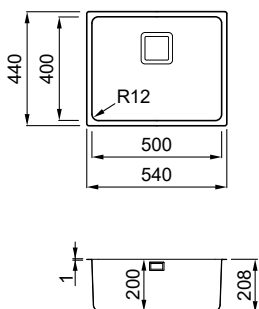

1-bowl sink in brushed AISI 304 stainless steel, thickness 10/10

FEATURES

Dimensions (mm)	540 x 440
Bowl radius (mm)	12
Base (mm)	600
Hole for built-in installation (mm)	530 x 430 R10 (flat), 501 x 401 R13 (undermount), 530 x 430 (flushmount)
Bowl depth (mm)	200
Installation Position	Flat, flushmount, undermount Non-reversible

SUGGESTED ACCESSORIES

Sink kit: Space-saving siphon, wastes, overflow and mounting hooks.