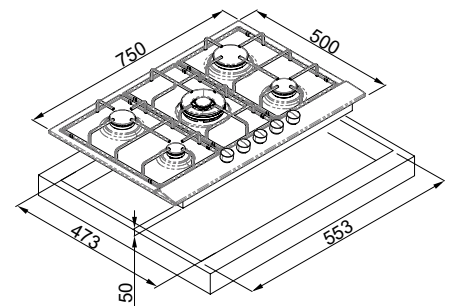

SAFETY

Thermal safety valve.

COLOURS*