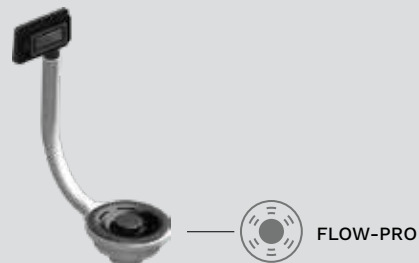

THE MODELS SPAZIO

Sink kit: Space-saving siphon, integrated Flow-Pro waste, rectangular overflow and hooks.

RECOMMENDED ACCESSORIES

193

SPAZIO CHOPPING BOARD ELEMENT

ATH123WD
Page **166**

Finishes

Black Wood

THE PERFECT MATCH KITCHEN TAPS

ARCADIA - Black BK MOKARCBK

Page **178**

Available in these colours

OPTIONAL

ELEMENT KIT BLACK FLOW-PRO + OVERFLOW KITWPT-F-1VSL-L-BK

Page **170**