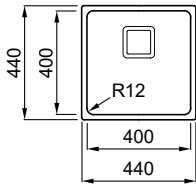

SUGGESTED ACCESSORIES

Sink kit: Space-saving siphon, wastes, overflow and mounting hooks.

W-SQUARE 400

MATERIALS AND COLOURS

INOX

Satin finish
ST

LIW400SACMU

Satin finish
ST