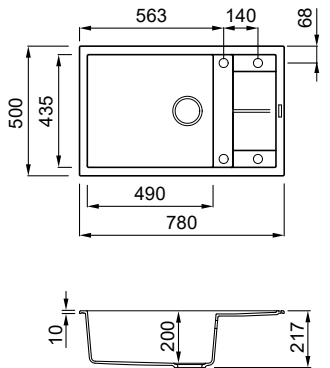

1-bowl sink with drainer

FEATURES

Dimensions (mm)	780 x 500
Base (mm)	600 ||| 800 if first component
Hole for built-in installation (mm)	760 x 480
Bowl depth (mm)	200
Installation Position	Inset Reversible

SUGGESTED ACCESSORIES

88	97	25	50	156	163	4	5
75	43	9	194	195			

MATERIALS AND COLOURS

KERATEK

	Black K86	LKU31086
	Dove Grey K93	LKU31093
	White K96	LKU31096
	Light Grey K97	LKU31097

GRANITEK

METAL		Nero Metal M70	LMU31070
		Titanium M73	LMU31073
		Aluminium M79	LMU31079

MATT		Nero G40	LGU31040
		Tortora G43	LGU31043
		Cemento G48	LGU31048
		Bianco G68	LGU31068

CLASSIC		Espresso G78	LGU31078
		Avena G51	LGU31051
		Antracite G59	LGU31059

	Bianco Antico G62	LGU31062