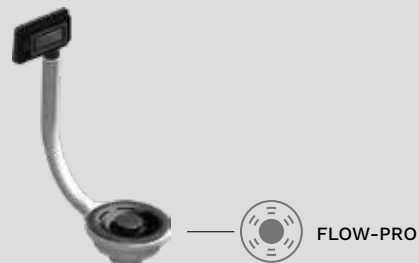

THE MODELS BEST-F WORKSTATION

Sink kit: Space-saving siphon, integrated Flow-Pro waste, rectangular overflow and hooks.

RECOMMENDED ACCESSORIES

93

BEST WORKSTATION CHOPPING BOARD ELEMENT

ATH073QU
Page 167

Finishes

156

FLEX 500 DRAINER ELEMENT

ARS023BK
Page 168

Finishes

Black

153

BEST WORKSTATION COLANDER ELEMENT

AVP034BK
Page 168

Finishes

Black

97

PUSH-CONTROL POP-UP ELEMENT

ASP13002BK
Page 171

Finishes

Chrome finish Black finish

THE PERFECT MATCH KITCHEN TAPS

WAVE – Black BK MOKWAVBK

Page 178

Available in these colours

OPTIONAL

ELEMENT KIT BLACK FLOW-PRO + OVERFLOW KITWPT-F-1VSL-L-BK

Page 170