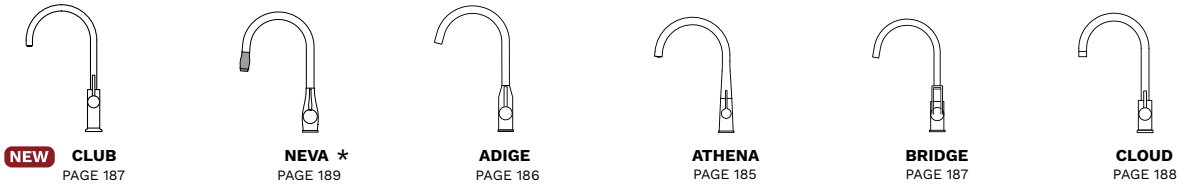

FILTERING

ROUNDED SPOUT