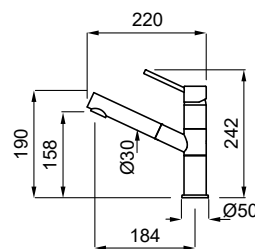

* Colours to match the Keratek and Granitek materials