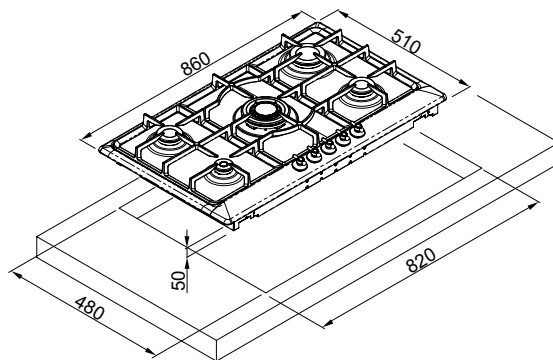

SAFETY

Thermal safety valve.

PLUS

* Colours to match the Granitek materials