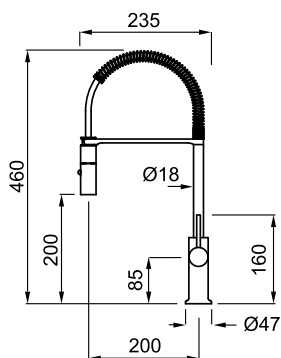

KITCHEN TAPS

ARCADIA NEW

Single-lever tap with tall swivel spout and dual-jet pull-out sprayer

FEATURES

Base (mm) **47**
Spout rotation **360°**
Flexi-hose type **Stainless steel 3/8"**
Flexi-hose length **390 mm**
Cartridge (ø mm) **25**
Worktop hole (mm) **35**

FINISHES

Chrome finish MIKARCCR
CR

COLOUR *
 Black MOKARCBK
BK

WAVE

Single-lever tap with tall silicone swivel spout and pull-out sprayer

FEATURES

Base (mm) **50**
Spout rotation **360°**
Flexi-hose type **Stainless steel 3/8"**
Flexi-hose length **400 mm**
Cartridge (ø mm) **25**
Worktop hole (mm) **35**

FINISHES

Chrome finish MIKWAVCR
CR

COLOUR *
 Black MOKWAVBK
BK

* Colours to match the Keratek and Granitek materials