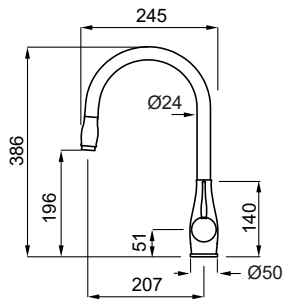

NEVA

FEATURES

Base (mm)	50
Spout rotation	360°
Flexi-hose type	Stainless steel 3/8"
Flexi-hose length	400 mm
Cartridge (ø mm)	35
Worktop hole (mm)	35

FINISHES

	Stainless steel MIKNEVIN
	IN

COLOUR *

	Nero G40	MGKNEV40
	Bianco G68	MGKNEV68
	Avena G51	MGKNEV51
	Antracite G59	MGKNEV59
	Bianco Antico G62	MGKNEV62

DANUBIO

FEATURES

Base (mm)	50
Spout rotation	360°
Flexi-hose type	Stainless steel 3/8"
Flexi-hose length	350 mm
Cartridge (ø mm)	40
Worktop hole (mm)	35

FINISHES

	Chrome finish MIKDANCR
	CR

COLOUR *

	Nero G40	MGKDAN40
	Bianco G68	MGKDAN68
	Avena G51	MGKDAN51

* Colours to match the Keratek and Granitek materials