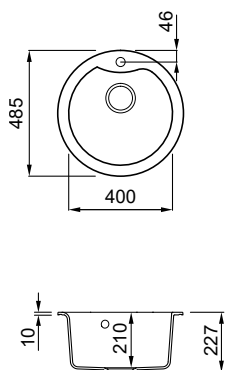

EGO ROUND

Bianco
G68

1-bowl sink

FEATURES

Dimensions (mm) **Ø 485**
 Base (mm) **500**
 Hole for built-in installation (mm) **Ø 465**
 Bowl depth (mm) **210**
 Installation Position **Inset Non-reversible**