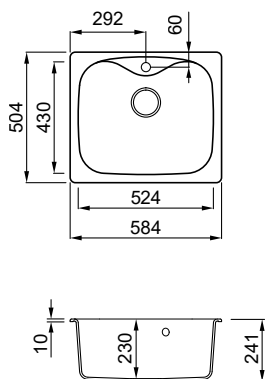

1-bowl sink

FEATURES

Dimensions (mm)	584 x 504
Base (mm)	600
Hole for built-in installation (mm)	560 x 480 R32
Bowl depth (mm)	230
Installation Position	Inset Non-reversible

SUGGESTED ACCESSORIES

MATERIALS AND COLOURS

METAL		Titanium M73	LMF20073
		Aluminium M79	LMF20079
MATT		Nero G40	LGF20040
		Bianco G68	LGF20068
CLASSIC		Avena G51	LGF20051
		Antracite G59	LGF20059
		Bianco Antico G62	LGF20062