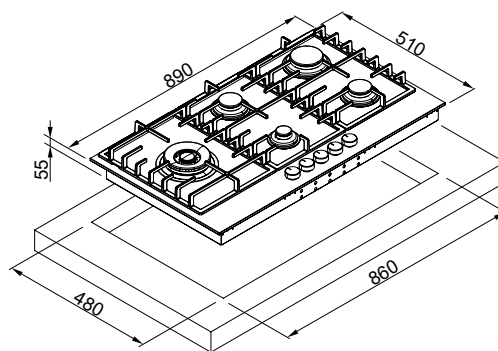

SAFETY

Thermal safety valve.

PLUS

**CAST IRON
PAN SUPPORTS**

**STEP FLAME
CONTROL**

**BLACK
SOFT-TOUCH KNOBS**

**WOK
BURNER**

PLUS