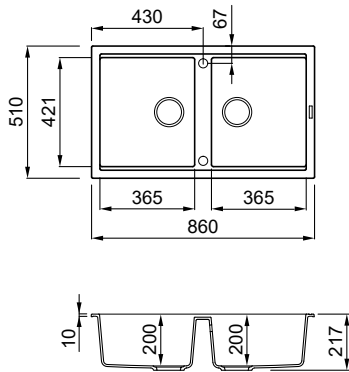

2-bowl sink

FEATURES

Dimensions (mm) **860 x 510**
Base (mm) **900**
Hole for built-in installation (mm) **840 x 480**
Bowl 1 depth (mm) **200**
Bowl 2 depth (mm) **200**
Installation Position **Inset Reversible**

SUGGESTED ACCESSORIES

MATERIALS AND COLOURS

	Black K86	LKB45086
	Dove Grey K93	LKB45093
	Champagne K95	LKB45095
	White K96	LKB45096
	Light Grey K97	LKB45097
	Dark Grey K99	LKB45099

METAL		Titanium M73	LMB45073
		Aluminium M79	LMB45079
MATT		Nero G40	LGB45040
		Tortora G43	LGB45043
		Cemento G48	LGB45048
		Bianco G68	LGB45068
CLASSIC		Espresso G78	LGB45078
		Avena G51	LGB45051
		Antracite G59	LGB45059
		Bianco Antico G62	LGB45062