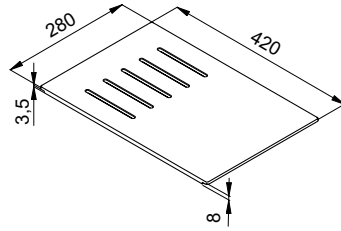

91 420 **CHOPPING BOARD ELEMENT**

Multifunction HPL chopping board