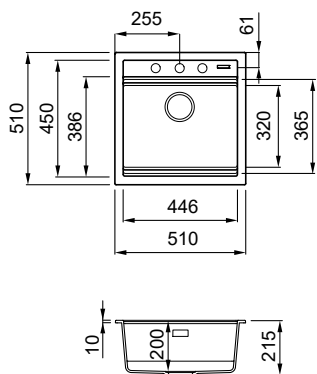

BEST 104 NEW

Black
K86

1-bowl sink

FEATURES

Dimensions (mm)	510 x 510
Base (mm)	500 600 if first component
Hole for built-in installation (mm)	490 x 480
Bowl depth (mm)	200
Installation Position	Inset Non-reversible