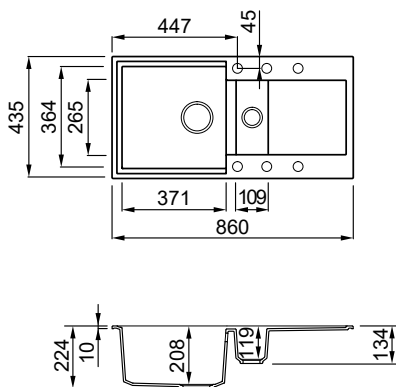

EASY 425

Bianco G68

1½-bowl sink with drainer

FEATURES

Dimensions (mm)	860 x 435
Base (mm)	600
Hole for built-in installation (mm)	840 x 415
Bowl 1 depth (mm)	210
Bowl 2 depth (mm)	120
Installation Position	Inset Reversible