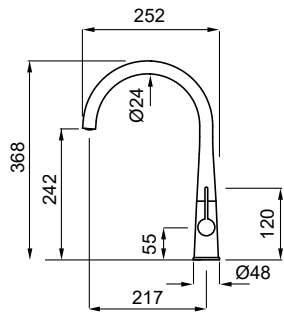

ATHENA

FEATURES

Base (mm) **35**
Spout rotation **360°**
Flexi-hose type **Stainless steel 3/8"**
Flexi-hose length **500 mm**
Cartridge (ø mm) **25**
Worktop hole (mm) **48**

FINISHES

Chrome finish MIKATHCR
CR

COLOUR *

Titanium M73 MMKATH73
Aluminium M79 MMKATH79
Nero G40 MGKATH40
Tortora G43 MGKATH43
Cemento G48 MGKATH48
Bianco G68 MGKATH68

ATHENA PLUS

elleci | KITCHEN

NEW

FEATURES

Base (mm) **35**
Spout rotation **360°**
Flexi-hose type **Stainless steel 3/8"**
Flexi-hose length **500 mm**
Cartridge (ø mm) **25**
Worktop hole (mm) **48**

FINISHES

Chrome finish MIKATPCR
CR

COLOUR *

Titanium M73 MMKATP73
Aluminium M79 MMKATP79
Nero G40 MGKATP40
Tortora G43 MGKATP43
Cemento G48 MGKATP48
Bianco G68 MGKATP68

* Colours to match the Keratek and Granitek materials

KITCHEN TAPS