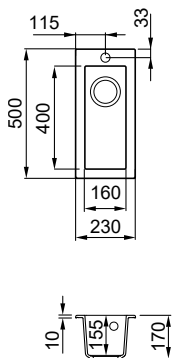

QUADRA 100

Nero G40

1-bowl sink

FEATURES

Dimensions (mm)	410 x 500
Base (mm)	450
Hole for built-in installation (mm)	390 x 480
Bowl depth (mm)	190
Installation Position	Inset Non-reversible

SUGGESTED ACCESSORIES

QUADRA 50

Nero G40

1-bowl sink

FEATURES

Dimensions (mm)	230 x 500
Base (mm)	300
Hole for built-in installation (mm)	As per template*
Bowl depth (mm)	155
Installation Position	Inset Non-reversible

SUGGESTED ACCESSORIES