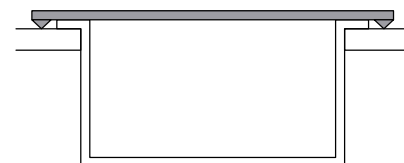

88 SLIDING 50 **CHOPPING BOARD ELEMENT**

Multifunction HPL chopping board