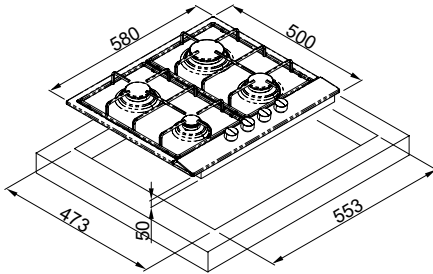

* Colours to match the Granitek materials

STYLE 60

60

Enamelled gas hob 60 cm

FEATURES

- 4 gas burners
- 1 auxiliary 1 kW
- 2 semi-rapid 1.75 kW
- 1 rapid 3 kW
- Lamellar supports.
- Black soft-touch knobs for more convenient use.
- Automatic under-knob electric ignition system.
- LPG nozzle kit supplied.