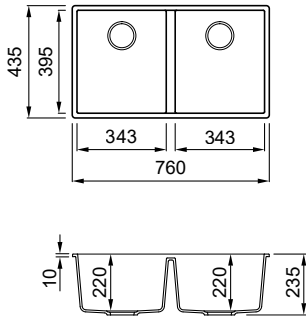

2-bowl sink

FEATURES

Dimensions (mm)	760 x 435
Base (mm)	800
Hole for built-in installation (mm)	720 x 395 R5
Bowl 1 depth (mm)	220
Bowl 2 depth (mm)	220
Installation Position	Undermount Non-reversible

SUGGESTED ACCESSORIES

MATERIALS AND COLOURS

KERATEK
GERMIC NANOTECHNOLOGY ON

	Black K86	LKQ35086BSO
	Dove Grey K93	LKQ35093BSO
	Champagne K95	LKQ35095BSO
	White K96	LKQ35096BSO
	Light Grey K97	LKQ35097BSO
	Dark Grey K99	LKQ35099BSO

GRANITEK
NATURAL GRANITE EFFECT

METAL		Nero Metal M70	LMQ35070BSO
		Titanium M73	LMQ35073BSO
		Aluminium M79	LMQ35079BSO
MATT		Nero G40	LGQ35040BSO
		Tortora G43	LGQ35043BSO
		Cemento G48	LGQ35048BSO
		Bianco G68	LGQ35068BSO
		Espresso G78	LGQ35078BSO
		Avena G51	LGQ35051BSO
CLASSIC		Antracite G59	LGQ35059BSO
		Bianco Antico G62	LGQ35062BSO