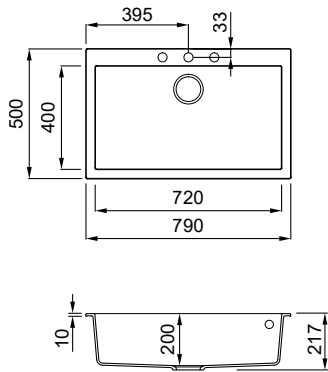

1-bowl sink

FEATURES

Dimensions (mm)	790 x 500
Base (mm)	800
Hole for built-in installation (mm)	770 x 480
Bowl depth (mm)	200
Installation Position	Inset
	Non-reversible

SUGGESTED ACCESSORIES

91	97	25	50	152	157	163
4	5	75	68	9	194	195

MATERIALS AND COLOURS

	Black K86	LKQ13086
	Dove Grey K93	LKQ13093
	Champagne K95	LKQ13095
	White K96	LKQ13096
	Light Grey K97	LKQ13097
	Dark Grey K99	LKQ13099

GRANITEK NATURAL GRANITE EFFECT			
METAL		Nero Metal M70	LMQ13070
		Titanium M73	LMQ13073
		Aluminium M79	LMQ13079
MATT		Nero G40	LGQ13040
		Tortora G43	LGQ13043
		Cemento G48	LGQ13048
		Bianco G68	LGQ13068
CLASSIC		Espresso G78	LGQ13078
		Avena G51	LGQ13051
		Antracite G59	LGQ13059
		Bianco Antico G62	LGQ13062