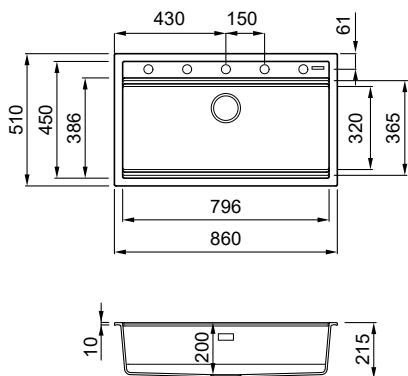

OPTIONAL

1-bowl sink

FEATURES

Dimensions (mm) **860 x 510**
Base (mm) **900**
Hole for built-in installation (mm) **840 x 480**
Bowl depth (mm) **200**
Installation Position **Inset**
Non-reversible

SUGGESTED ACCESSORIES

MATERIALS AND COLOURS

KERATEK GERAMIC NANOTECHNOLOGY DNE	
	Black K86 LKB36086
	Dove Grey K93 LKB36093
	Champagne K95 LKB36095
	White K96 LKB36096
	Light Grey K97 LKB36097
	Dark Grey K99 LKB36099

GRANITEK NATURAL GRANITE EFFECT	
METAL	- Titanium M73 LMB36073 - Aluminium M79 LMB36079
MATT	- Nero G40 LGB36040 - Tortora G43 LGB36043 - Cemento G48 LGB36048 - Bianco G68 LGB36068 - Espresso G78 LGB36078
CLASSIC	- Avena G51 LGB36051 - Antracite G59 LGB36059 - Bianco Antico G62 LGB36062