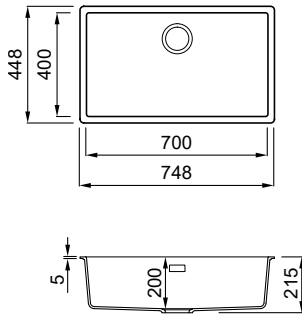

1-bowl sink for **flushmount** installation

FEATURES

Dimensions (mm)	748 x 448
Base (mm)	800
Hole for built-in installation (mm)	As per template*
Bowl depth (mm)	200
Installation	Flushmount
Position	Non-reversible

SUGGESTED ACCESSORIES

*template included in the pack or available for download from the specific download section of the website www.elleci.com/it