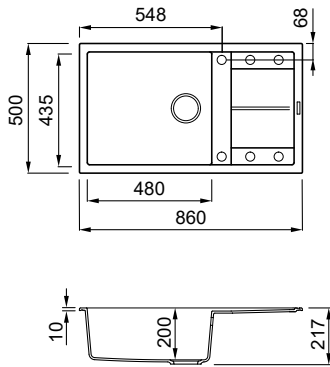

1-bowl sink with drainer

FEATURES

Dimensions (mm)	860 x 500
Base (mm)	600
Hole for built-in installation (mm)	840 x 480
Bowl depth (mm)	200
Installation Position	Inset Reversible

SUGGESTED ACCESSORIES

88	97	25	50	156	163	4	5
75	43	9	194	195			

MATERIALS AND COLOURS

KERATEK

	Black K86	LKU41086
	Dove Grey K93	LKU41093
	White K96	LKU41096
	Light Grey K97	LKU41097

GRANITEK

METAL		Nero Metal M70	LMU41070
		Titanium M73	LMU41073
		Aluminium M79	LMU41079

MATT		Nero G40	LGU41040
		Tortora G43	LGU41043
		Cemento G48	LGU41048
		Bianco G68	LGU41068

CLASSIC		Espresso G78	LGU41078
		Avena G51	LGU41051
		Antracite G59	LGU41059

	Bianco Antico G62	LGU41062