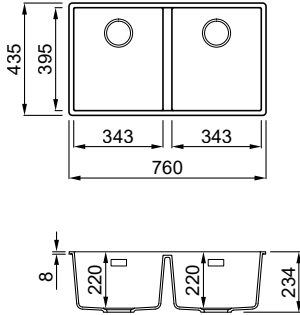

2-bowl sink

FEATURES

Dimensions (mm)	760 x 435
Base (mm)	800
Hole for built-in installation (mm)	720 x 395 R5
Bowl 1 depth (mm)	220
Bowl 2 depth (mm)	220
Installation	Integrated and undermount
Position	Non-reversible

SUGGESTED ACCESSORIES

MATERIALS AND COLOURS

	Black K86	LKQ35086BIN
	Dove Grey K93	LKQ35093BIN
	White K96	LKQ35096BIN
	Dark Grey K99	LKQ35099BIN