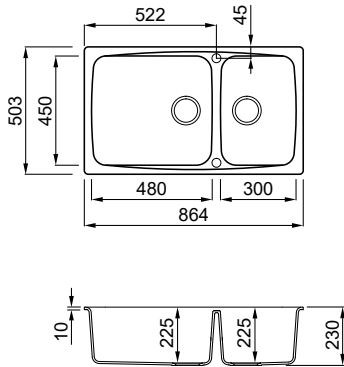

2-bowl sink

FEATURES

Dimensions (mm)	864 x 503
Base (mm)	900
Hole for built-in installation (mm)	840 x 490
Bowl 1 depth (mm)	225
Bowl 2 depth (mm)	225
Installation	Inset
Position	Reversible

SUGGESTED ACCESSORIES

MATERIALS AND COLOURS

MATT		Nero G40	LGF45040
		Bianco G68	LGF45068
CLASSIC		Avena G51	LGF45051
		Antracite G59	LGF45059
		Bianco Antico G62	LGF45062