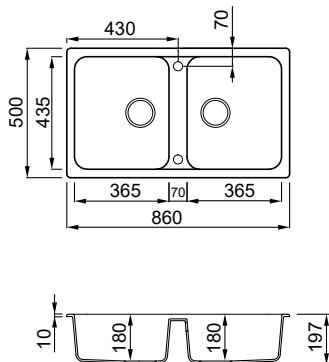

2-bowl sink

FEATURES

Dimensions (mm) **860 x 500**
Base (mm) **900**
Hole for built-in installation (mm) **840 x 480**
Bowl 1 depth (mm) **180**
Bowl 2 depth (mm) **180**
Installation Position **Inset**
Reversible

SUGGESTED ACCESSORIES

MATERIALS AND COLOURS

METAL	Nero Metal M70	LM245070
	Titanium M73	LM245073
	Aluminium M79	LM245079
MATT	Nero G40	LG245040
	Tortora G43	LG245043
	Cemento G48	LG245048
	Bianco G68	LG245068
	Espresso G78	LG245078
CLASSIC	Avena G51	LG245051
	Antracite G59	LG245059
	Bianco Antico G62	LG245062