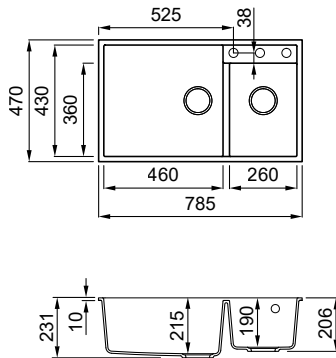

2-bowl sink

FEATURES

Dimensions (mm)	785 x 470
Base (mm)	900
Hole for built-in installation (mm)	745 x 430 R5
Bowl 1 depth (mm)	215
Bowl 2 depth (mm)	190
Installation Position	Undermount Non-reversible

SUGGESTED ACCESSORIES

MATERIALS AND COLOURS

METAL		Titanium M73	LMQ44073BSO	
		Aluminium M79	LMQ44079BSO	
	MATT		Nero G40	LGQ44040BSO
		Tortora G43	LGQ44043BSO	
		Bianco G68	LGQ44068BSO	
CLASSIC		Avena G51	LGQ44051BSO