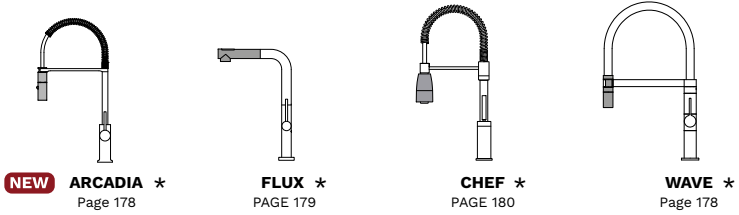

PROFESSIONAL