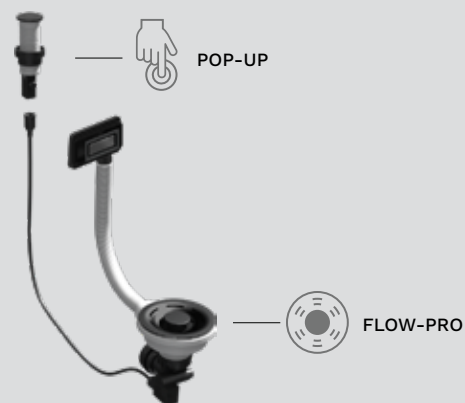

OPTIONAL

ELEMENT KIT
PUSH-CONTROL OPEN-UP ELEMENT - BLACK
KITASP-F-IVSELL-BK

Page 171