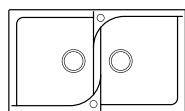

THE MODELS

EGO

EGO 450

Sink kit: Space-saving siphon, round overflow, wastes and hooks.

RECOMMENDED ACCESSORIES

88

50 CM SLIDING CHOPPING BOARD ELEMENT
ATH010QU
Page 166

Finishes

156

FLEX 500 DRAINER ELEMENT
ARS023BK
Page 168

Finishes

Black

96

2-WAY PUSH-CONTROL POP-UP ELEMENT
ASP23002
Page 171

Finishes

Chrome finish Black finish

5

COLANDER
AVI03001
Page 174

*For more information go to the accessories section on page 164

THE PERFECT MATCH

KITCHEN TAPS

VOLTA – Titanium M73
MMKVTA73

Page 188

Available in these colours

OPTIONAL

ELEMENT KIT
REMOTE CONTROL OPEN-TWIST ELEMENT
KITASP-FB-1VTELL-IN

Page 172

elleci | BEAUTY

A product line specially designed for the care of composite sinks.

Find out more on page 224