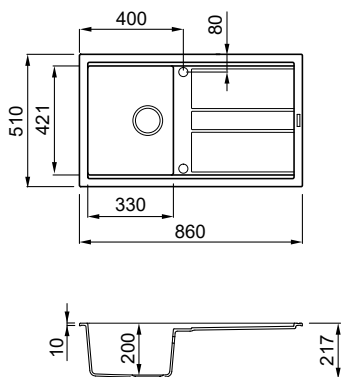

1-bowl sink with drainer

FEATURES

Dimensions (mm)	860 x 510
Base (mm)	450
Hole for built-in installation (mm)	840 x 480
Bowl depth (mm)	200
Installation Position	Inset Reversible

SUGGESTED ACCESSORIES

MATERIALS AND COLOURS

KERATEK
CERAMIC NANOTECHNOLOGY DNR

	Black K86	LKB40086AUT
	White K96	LKB40096AUT

GRANITEK
NATURAL GRANITE EFFECT

MATT		Nero G40	LGB40040AUT
		Bianco G68	LGB40068AUT