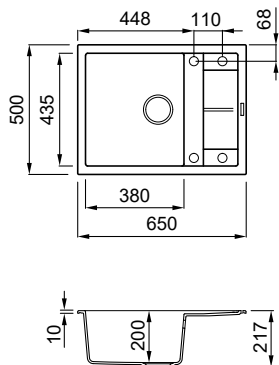

UNICO-A 125 **NEW**

Nero G40

1-bowl sink with drainer

FEATURES

Dimensions (mm)	650 x 500
Base (mm)	500
Hole for built-in installation (mm)	630 x 480
Bowl depth (mm)	200
Installation Position	Inset Reversible