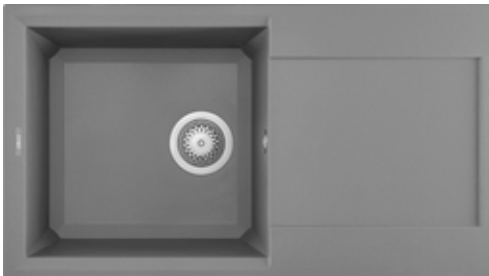

EASY 290

Titanium M73