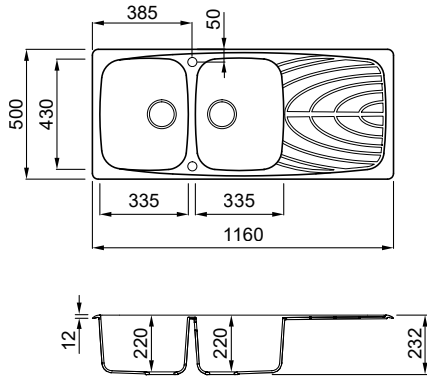

2-bowl sink with drainer

FEATURES

Dimensions (mm)	1160 x 500
Base (mm)	800
Hole for built-in installation (mm)	1140 x 480
Bowl 1 depth (mm)	220
Bowl 2 depth (mm)	220
Installation Position	Inset Reversible

SUGGESTED ACCESSORIES

MATERIALS AND COLOURS

MATT	Nero G40	LGM50040
	Bianco G68	LGM50068
CLASSIC	Avena G51	LGM50051
	Antracite G59	LGM50059
	Bianco Antico G62	LGM50062