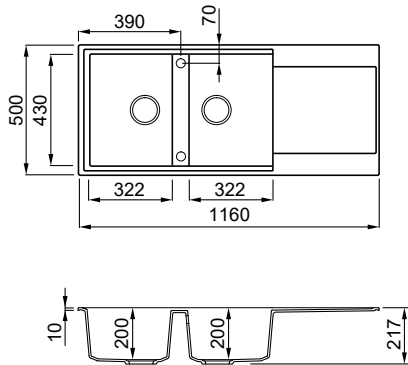

2-bowl sink with drainer

FEATURES

Dimensions (mm) **1160 x 500**
Base (mm) **800**
Hole for built-in installation (mm) **1140 x 480**
Bowl 1 depth (mm) **200**
Bowl 2 depth (mm) **200**
Installation Position **Inset Reversible**

SUGGESTED ACCESSORIES

MATERIALS AND COLOURS

METAL		Nero Metal M70	LMY50070
		Titanium M73	LMY50073
		Aluminium M79	LMY50079

MATT		Nero G40	LGY50040
		Tortora G43	LGY50043
		Cemento G48	LGY50048
		Bianco G68	LGY50068
		Espresso G78	LGY50078

CLASSIC		Avena G51	LGY50051
		Antracite G59	LGY50059
		Bianco Antico G62	LGY50062