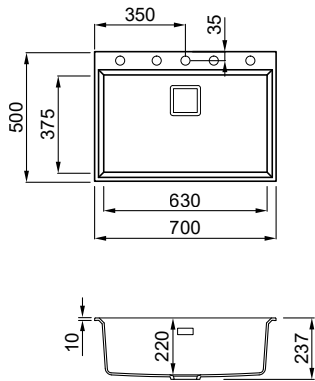

Bianco
G68

1-bowl sink

FEATURES

Dimensions (mm)	700 x 500
Base (mm)	800
Hole for built-in installation (mm)	680 x 480
Bowl depth (mm)	220
Installation Position	Inset Non-reversible

SUGGESTED ACCESSORIES

MATERIALS AND COLOURS