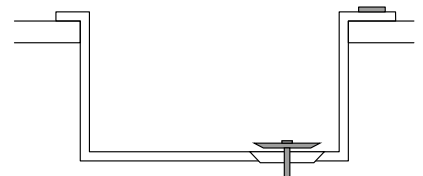

96 2-WAY PUSH-CONTROL **POP-UP ELEMENT**

2-way automatic waste kit