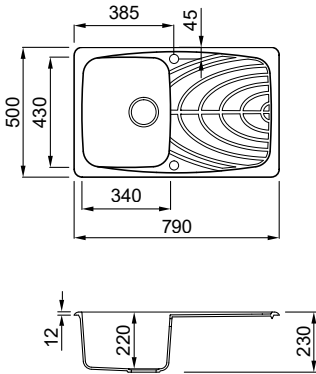

1-bowl sink with drainer

FEATURES

Dimensions (mm)	790 x 500
Base (mm)	450
Hole for built-in installation (mm)	770 x 480
Bowl depth (mm)	220
Installation Position	Inset Reversible

SUGGESTED ACCESSORIES

MATERIALS AND COLOURS

GRANITEK
NATURAL GRANITE EFFECT

MATT	Nero G40	LGM30040
	Bianco G68	LGM30068
CLASSIC	Avena G51	LGM30051
	Antracite G59	LGM30059
	Bianco Antico G62	LGM30062