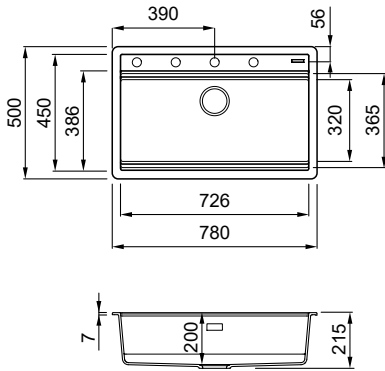

1-bowl sink

FEATURES

Dimensions (mm)	780 x 500
Base (mm)	800
Hole for built-in installation (mm)	As per template*
Bowl depth (mm)	200
Installation Position	Flushmount Non-reversible

SUGGESTED ACCESSORIES

93	97	25	50	153	156	163
164	5	75	71	9		

MATERIALS AND COLOURS

KERATEK CERAMIC NANOTECHNOLOGY DMR			
	Black K86	LKB13086F01	
	White K96	LKB13096F01	
GRANITEK NATURAL GRANITE EFFECT			
MATT		Nero G40	LGB13040F01
		Bianco G68	LGB13068F01