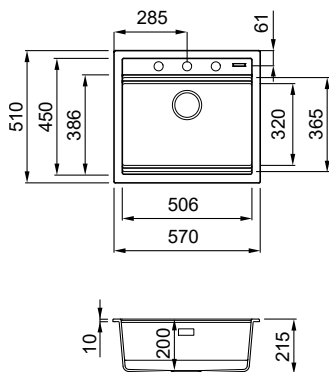

1-bowl sink

FEATURES

Dimensions (mm)	570 x 510
Base (mm)	600
Hole for built-in installation (mm)	550 x 480
Bowl depth (mm)	200
Installation Position	Inset
	Non-reversible

SUGGESTED ACCESSORIES

93	97	25	50	153	156	163
164	5	75	71	9		

MATERIALS AND COLOURS

KERATEK CERAMIC NANOTECHNOLOGY DMR			
	Black K86	LKB10586AUT	
	White K96	LKB10596AUT	
GRANITEK NATURAL GRANITE EFFECT			
MATT		Nero G40	LGB10540AUT
		Bianco G68	LGB10568AUT