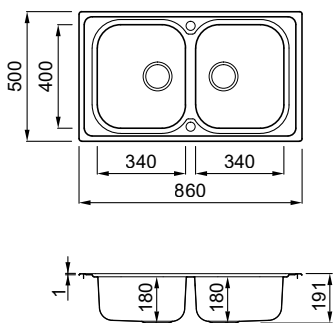

2-bowl sink in brushed AISI 304 stainless steel, thickness 6/10

FEATURES

Dimensions (mm)	860 x 500
Base (mm)	800 ||| 900 if first component
Hole for built-in installation (mm)	840 x 480
Bowl 1 depth (mm)	180
Bowl 2 depth (mm)	180
Installation Position	Inset Reversible

Edge-mounted tap base

SUGGESTED ACCESSORIES

Sink kit: Space-saving siphon, wastes, overflow and mounting hooks.