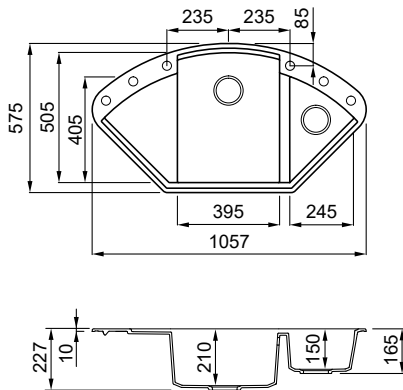

1½-bowl corner sink with drainer

FEATURES

Dimensions (mm)
Base (mm)

1057 x 575
Corner ||| 800 ||| 1200 if first component at left || 800 if first component at right (worktop minimum 650 mm)

Hole for built-in installation (mm)
Bowl 1 depth (mm)
Bowl 2 depth (mm)
Installation Position

As per template*
210
150
Inset
Non-reversible

SUGGESTED ACCESSORIES

MATERIALS AND COLOURS

GRANITEK
NATURAL GRANITE EFFECT

METAL		Nero Metal M70	LMYCOR70
		Titanium M73	LMYCOR73
		Aluminium M79	LMYCOR79

MATT		Nero G40	LGYCOR40
		Tortora G43	LGYCOR43
		Cemento G48	LGYCOR48
		Bianco G68	LGYCOR68
		Espresso G78	LGYCOR78

CLASSIC		Avena G51	LGYCOR51
		Antracite G59	LGYCOR59
		Bianco Antico G62	LGYCOR62

*template included in the pack or available for download from the specific download section of the website www.elleci.com/it