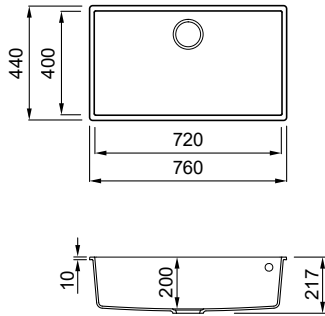

1-bowl sink

FEATURES

Dimensions (mm)	760 x 440
Base (mm)	800
Hole for built-in installation (mm)	720 x 400 R5
Bowl depth (mm)	200
Installation Position	Undermount Non-reversible

SUGGESTED ACCESSORIES

1. 152 157 163 75 68 9 194

MATERIALS AND COLOURS

	Black K86	LKQ13086BSO
	Dove Grey K93	LKQ13093BSO
	Champagne K95	LKQ13095BSO
	White K96	LKQ13096BSO
	Light Grey K97	LKQ13097BSO
	Dark Grey K99	LKQ13099BSO

GRANITEK NATURAL GRANITE EFFECT			
METAL		Nero Metal M70	LMQ13070BSO
		Titanium M73	LMQ13073BSO
		Aluminium M79	LMQ13079BSO
MATT		Nero G40	LGQ13040BSO
		Tortora G43	LGQ13043BSO
		Cemento G48	LGQ13048BSO
		Bianco G68	LGQ13068BSO
		Espresso G78	LGQ13078BSO
CLASSIC		Avena G51	LGQ13051BSO
		Antracite G59	LGQ13059BSO
		Bianco Antico G62	LGQ13062BSO