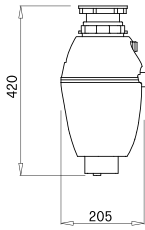

1000 TOP

4.8
KG

FEATURES

Dimensions (mm)
205 X 420
Deluxe 1 Hp
TDH01000

Power in watts: 750
Voltage in VAC: 220/240
Input: 3.4
r/min.: 2800
Weight 4.8
Capacity: 1070 mL.

ACCESSORIES INCLUDED