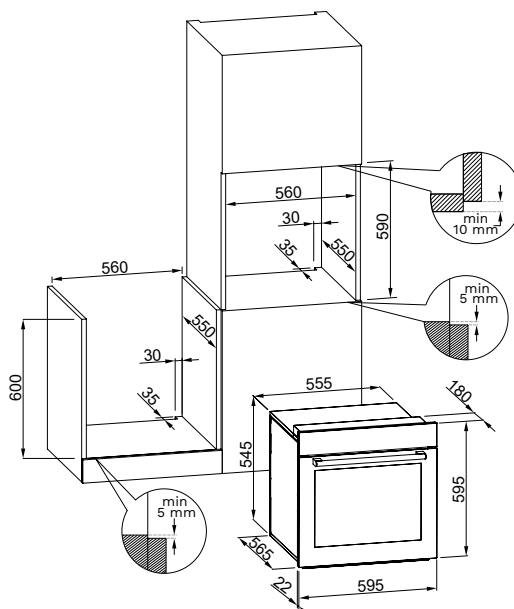

SAFETY

Triple-glass cold door.
Tangential blower cooling.

PLUS

COLD DOOR

REMOVABLE GLASS DOOR

XXL CAVITY

BRASS-FINISH KNOBS AND HANDLES

FUNCTION

PLUS

* Colours to match the Granitex materials