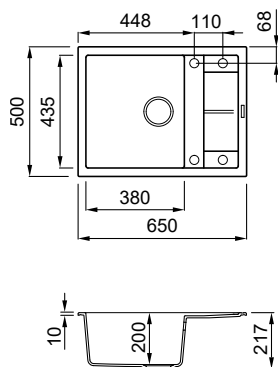

1-bowl sink with drainer

FEATURES

Dimensions (mm) **650 x 500**
Base (mm) **500**
Hole for built-in installation (mm) **630 x 480**
Bowl depth (mm) **200**
Installation Position **Inset**
Reversible **Reversible**

SUGGESTED ACCESSORIES

88	97	25	50	156	163	4	5
75	71	9	194	195			

MATERIALS AND COLOURS

KERATEK CERAMIC NANOTECHNOLOGY ONE	Black K86	LKU12586
	Dove Grey K93	LKU12593
	White K96	LKU12596
	Light Grey K97	LKU12597

GRANITEK NATURAL GRANITE EFFECT		
METAL	Nero Metal M70	LMU12570
	Titanium M73	LMU12573
	Aluminium M79	LMU12579
MATT	Nero G40	LGU12540
	Tortora G43	LGU12543
	Cemento G48	LGU12548
	Bianco G68	LGU12568
	Espresso G78	LGU12578
CLASSIC	Avena G51	LGU12551
	Antracite G59	LGU12559
	Bianco Antico G62	LGU12562