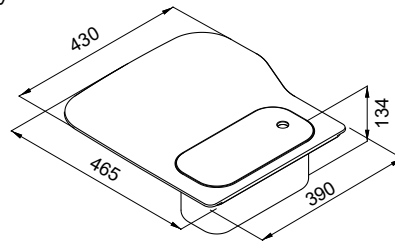

155 FOX 360 **CHOPPING BOARD ELEMENT**

Multifunction HPL chopping board with tray