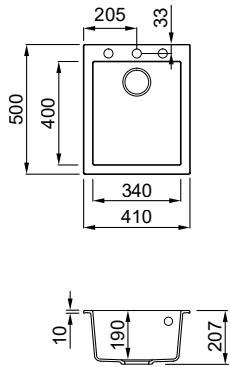

1-bowl sink

FEATURES

Dimensions (mm)	410 x 500
Base (mm)	450
Hole for built-in installation (mm)	390 x 480
Bowl depth (mm)	190
Installation Position	Inset Non-reversible

SUGGESTED ACCESSORIES

91	97	25	50	152	163	4
5	75	43	9	194	195	

MATERIALS AND COLOURS

	Black K86	LKQ10086
	Dove Grey K93	LKQ10093
	Champagne K95	LKQ10095
	White K96	LKQ10096
	Light Grey K97	LKQ10097
	Dark Grey K99	LKQ10099

METAL	Nero Metal M70 Titanium M73 Aluminium M79	LMQ10070 LMQ10073 LMQ10079
MATT	Nero G40 Tortora G43 Cemento G48 Bianco G68 Espresso G78	LGQ10040 LGQ10043 LGQ10048 LGQ10068 LGQ10078
CLASSIC	Avena G51 Antracite G59 Bianco Antico G62	LGQ10051 LGQ10059 LGQ10062