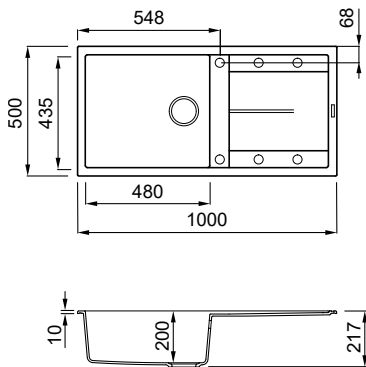

1-bowl sink with drainer

FEATURES

Dimensions (mm) **1000 x 500**
Base (mm) **600**
Hole for built-in installation (mm) **980 x 480**
Bowl depth (mm) **200**
Installation Position **Inset Reversible**

SUGGESTED ACCESSORIES

MATERIALS AND COLOURS

KERATEK CERAMIC NANOTECHNOLOGY DMS	
	Black K86 LKU48086
	Dove Grey K93 LKU48093
	White K96 LKU48096
	Light Grey K97 LKU48097

GRANITEK NATURAL GRANITE EFFECT		
METAL		Nero Metal M70 LMU48070
		Titanium M73 LMU48073
		Aluminium M79 LMU48079

MATT		Nero G40 LGU48040
		Tortora G43 LGU48043
		Cemento G48 LGU48048
		Bianco G68 LGU48068

CLASSIC		Espresso G78 LGU48078
		Avena G51 LGU48051
		Antracite G59 LGU48059

	Bianco Antico G62 LGU48062