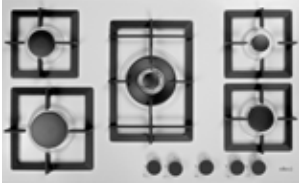

COLOURS*

Bianco
G68 PGSP90168CS