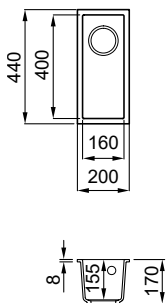

1-bowl sink

FEATURES

Dimensions (mm) **200 x 440**
Base (mm) **300**
Hole for built-in installation (mm) **160 x 400 R5**
Bowl depth (mm) **155**
Installation Position **Undermount Non-reversible**

SUGGESTED ACCESSORIES

MATERIALS AND COLOURS

KERATEK GERMIC NANOTECHNOLOGY DNR	
	Black K86 LKQ05086BSO
	Dove Grey K93 LKQ05093BSO
	Champagne K95 LKQ05095BSO
	White K96 LKQ05096BSO
	Light Grey K97 LKQ05097BSO
	Dark Grey K99 LKQ05099BSO

GRANITEK NATURAL GRANITE EFFECT	
METAL	Nero Metal M70 LMQ05070BSO
	Titanium M73 LMQ05073BSO
	Aluminium M79 LMQ05079BSO

MATT	Nero G40 LGQ05040BSO
	Tortora G43 LGQ05043BSO
	Cemento G48 LGQ05048BSO
	Bianco G68 LGQ05068BSO
	Espresso G78 LGQ05078BSO

CLASSIC	Avena G51 LGQ05051
	Antracite G59 LGQ05059BSO
	Bianco Antico G62 LGQ05062BSO