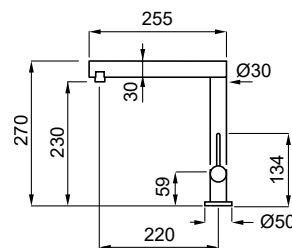

* Colours to match the Keratek and Granitek materials