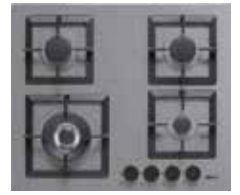

Titanium PMSP60173WS
M73