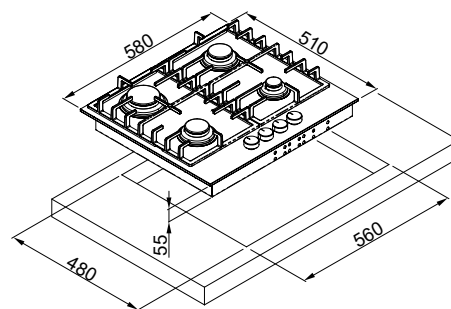

SAFETY

Thermal safety valve.