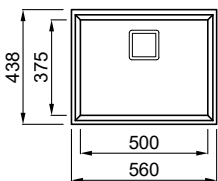

Titanium M73

1-bowl sink

FEATURES

Dimensions (mm)	560 x 438
Base (mm)	600
Hole for built-in installation (mm)	534 x 411 R5
Bowl depth (mm)	220
Installation Position	Undermount Non-reversible

SUGGESTED ACCESSORIES