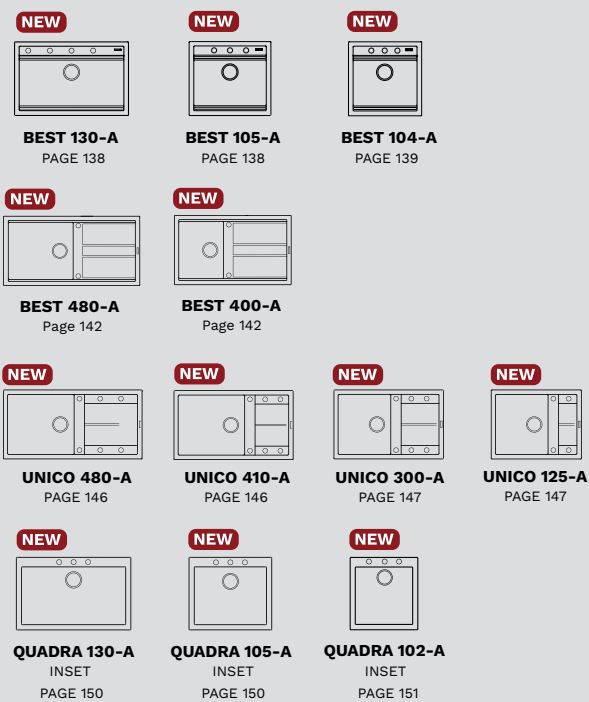

AUTOMATIC SERIES