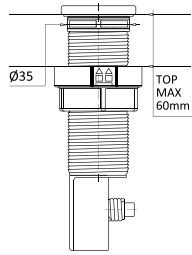

100 PUSH-CONTROL **OPEN-UP ELEMENT**

FLOW-PRO 1-way draining system with Open-Up remote control