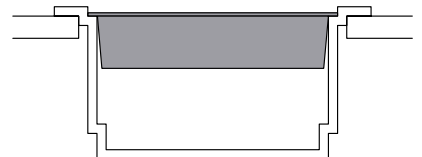

153 BEST WORKSTATION **COLANDER ELEMENT**

Polypropylene colander