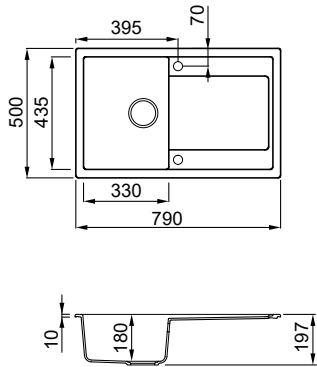

1-bowl sink with drainer

FEATURES

Dimensions (mm) **790 x 500**
Base (mm) **450**
Hole for built-in installation (mm) **770 x 480**
Bowl depth (mm) **180**
Installation Position **Inset**
Reversible

SUGGESTED ACCESSORIES

MATERIALS AND COLOURS

METAL	Nero Metal M70	LM230070
	Titanium M73	LM230073
	Aluminium M79	LM230079
MATT	Nero G40	LG230040
	Tortora G43	LG230043
	Cemento G48	LG230048
	Bianco G68	LG230068
	Espresso G78	LG230078
CLASSIC	Avena G51	LG230051
	Antracite G59	LG230059
	Bianco Antico G62	LG230062