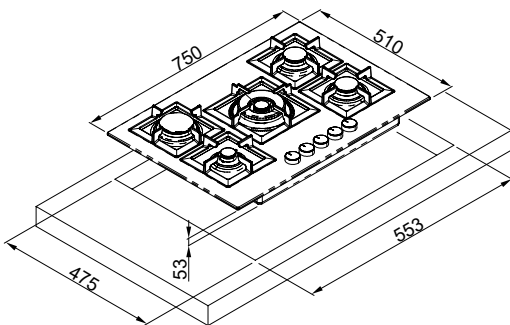

SAFETY

Thermal safety valve.

PLUS

COLOURS*

FINISHES

* Colours to match the Granitek materials