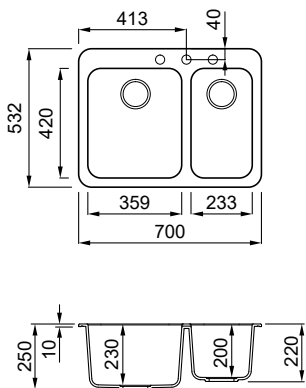

2-bowl sink

FEATURES

Dimensions (mm)	700 x 532
Base (mm)	800
Hole for built-in installation (mm)	680 x 520 R32
Bowl 1 depth (mm)	230
Bowl 2 depth (mm)	200
Installation Position	Inset Non-reversible

SUGGESTED ACCESSORIES

MATERIALS AND COLOURS

GRANITEK
NATURAL GRANITE EFFECT

MATT	Nero G40	LGF33040BTP
	Bianco G68	LGF33068BTP
CLASSIC	Avena G51	LGF33051BTP
	Antracite G59	LGF33059BTP
	Bianco Antico G62	LGF33062BTP