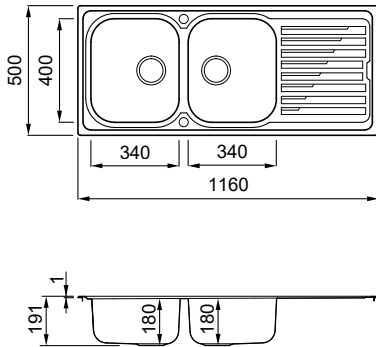

2-bowl sink with drainer in brushed AISI 304 stainless steel, thickness 6/10

FEATURES

Dimensions (mm)	1160 x 500
Base (mm)	800
Hole for built-in installation (mm)	1140 x 480
Bowl 1 depth (mm)	180
Bowl 2 depth (mm)	180
Installation Position	Inset Non-reversible

Edge-mounted tap base

SUGGESTED ACCESSORIES

Sink kit: Space-saving siphon, wastes, overflow and mounting hooks.