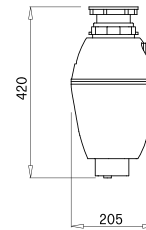

FEATURES

Dimensions (mm)
205 X 420
3/4 HP
TDM00750

Power in watts: 550
Voltage in VAC: 220/240
Input: 2.5
r/min.: 2800
Weight 4.7
Capacity: 1070 mL.

750

4.5
KG

FEATURES

Dimensions (mm)
205 X 420
3/4 HP
TDM00750