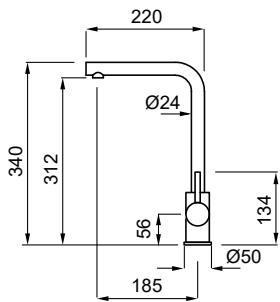

CR Chrome finish