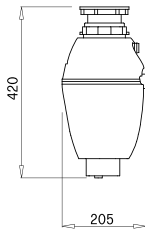

750 TOP

4.7
KG

FEATURES

Dimensions (mm)
205 X 420
3/4 HP
TDM00750

Power in watts: 550
Voltage in VAC: 220/240
Input: 2.5
r/min.: 2800
Weight 4.7
Capacity: 1070 mL.