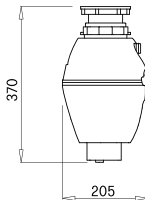

500 TOP

4.5
KG

FEATURES

Dimensions (mm)
205 X 370
1/2 HP
TDH00500

Power in watts: 375
Voltage in VAC: 220/240
Input: 1.7
r/min.: 2800
Weight 4.5
Capacity: 1070 mL.