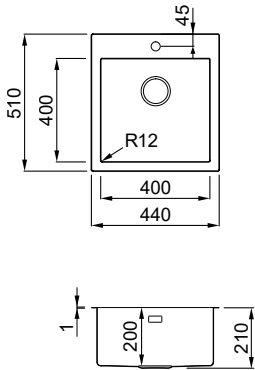

1-bowl sink in brushed AISI 304 stainless steel, thickness 10/10

FEATURES

Dimensions (mm)	440 x 510
Bowl radius (mm)	12
Base (mm)	600 (flat), 600 (flushmount)
Hole for built-in installation (mm)	430 x 495 R10 (flat), 430 x 495 (flushmount)
Bowl depth (mm)	200
Installation	Flat, flushmount
Position	Non-reversible

Edge-mounted tap base

SUGGESTED ACCESSORIES

Sink kit: Space-saving siphon, wastes, overflow and mounting hooks.

MATERIALS AND COLOURS

INOX

LIM400SAC

ACCESSORIES FOR STAINLESS STEEL SINKS

COMPASS

91
420 CHOPPING BOARD ELEMENT
ATH0400L

Page **167**

152
418 COLANDER ELEMENT
AVP035BK

Page **169**

157
FLEX 440 DRAINER ELEMENT
ARS013BK

Page **168**

75
BASKET

ACI01307

Page **175**