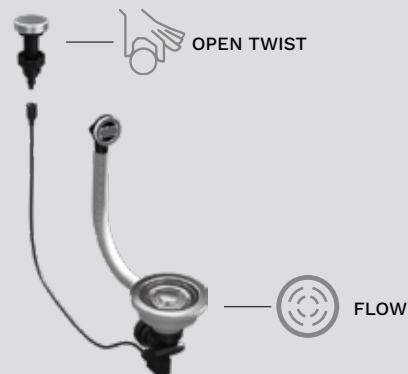

*For more information go to the accessories section on page 164

THE PERFECT MATCH

KITCHEN TAPS

VOLTA – Titanium M73
MMKVTA73

Page 188

Available in these colours

OPTIONAL

ELEMENT KIT
REMOTE CONTROL OPEN-TWIST ELEMENT
KITASP-FB-1VTELL-IN