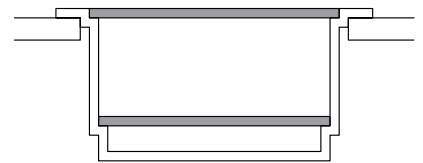

93 BEST WORKSTATION **CHOPPING BOARD ELEMENT**

Multifunction HPL chopping board