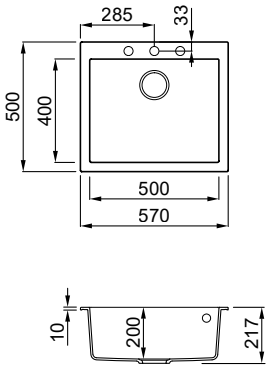

1-bowl sink

FEATURES

Dimensions (mm)	570 x 500
Base (mm)	600
Hole for built-in installation (mm)	550 x 480
Bowl depth (mm)	200
Installation Position	Inset Non-reversible

SUGGESTED ACCESSORIES

91	97	25	50	152	163	4
5	75	67	9	194	195	

MATERIALS AND COLOURS

KERATEK CERAMIC NANOTECHNOLOGY GNR		Black K86	LKQ10586
		Dove Grey K93	LKQ10593
		Champagne K95	LKQ10595
		White K96	LKQ10596
		Light Grey K97	LKQ10597
		Dark Grey K99	LKQ10599

GRANITEK NATURAL GRANITE EFFECT			
METAL		Nero Metal M70	LMQ10570
		Titanium M73	LMQ10573
		Aluminium M79	LMQ10579
MATT		Nero G40	LGQ10540
		Tortora G43	LGQ10543
		Cemento G48	LGQ10548
		Bianco G68	LGQ10568
		Espresso G78	LGQ10578
CLASSIC		Avena G51	LGQ10551
		Antracite G59	LGQ10559
		Bianco Antico G62	LGQ10562